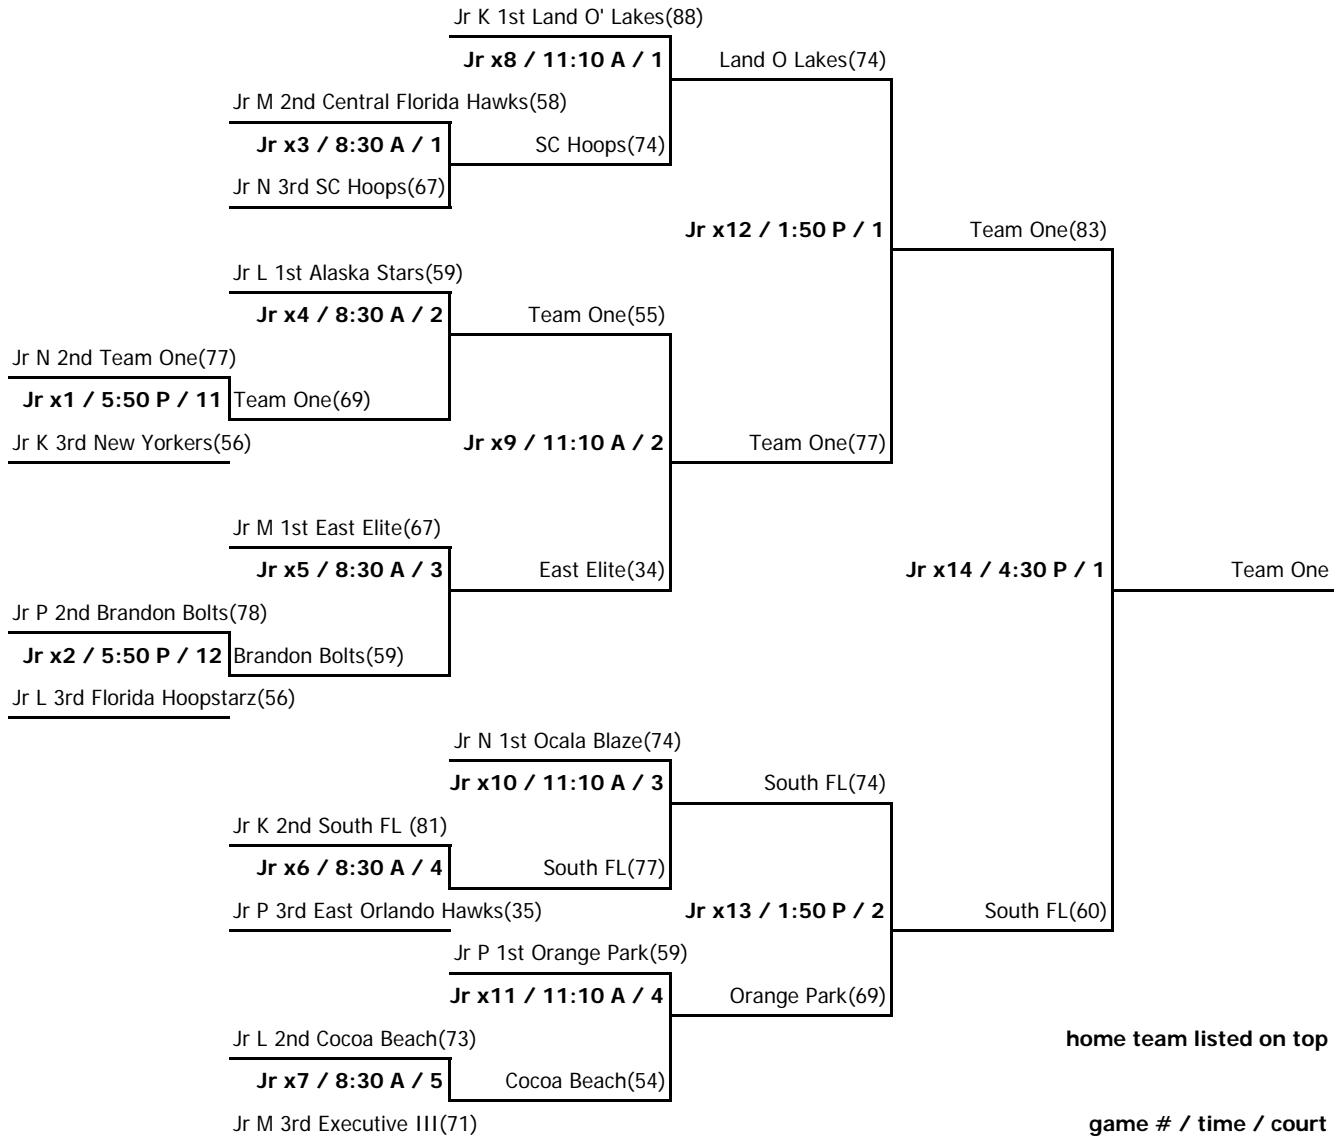

2008 Spring Classic 17:Under/Junior Boys Division II

Saturday

Sunday

Sunday

Sunday

Sunday

1. Courts:
2. 1 = Disney 1
   - 2 = Disney 2
   - 3 = Disney 3
   - 4 = Disney 4
   - 5 = Disney 5
   - 6 = Disney 6

- 7 = Champions 1
- 8 = Champions 2
- 9 = Champions 3
- 10 = Champions 4
- 11 = Celebration
- 12 = Osceola

- 13 = Cypress Creek
- 14 = Poinciana
- 15 = Liberty
- 16 = Windermere Prep
- 17 = Kissimmee Civic Ctr
- 18 = Dr. Phillips HS