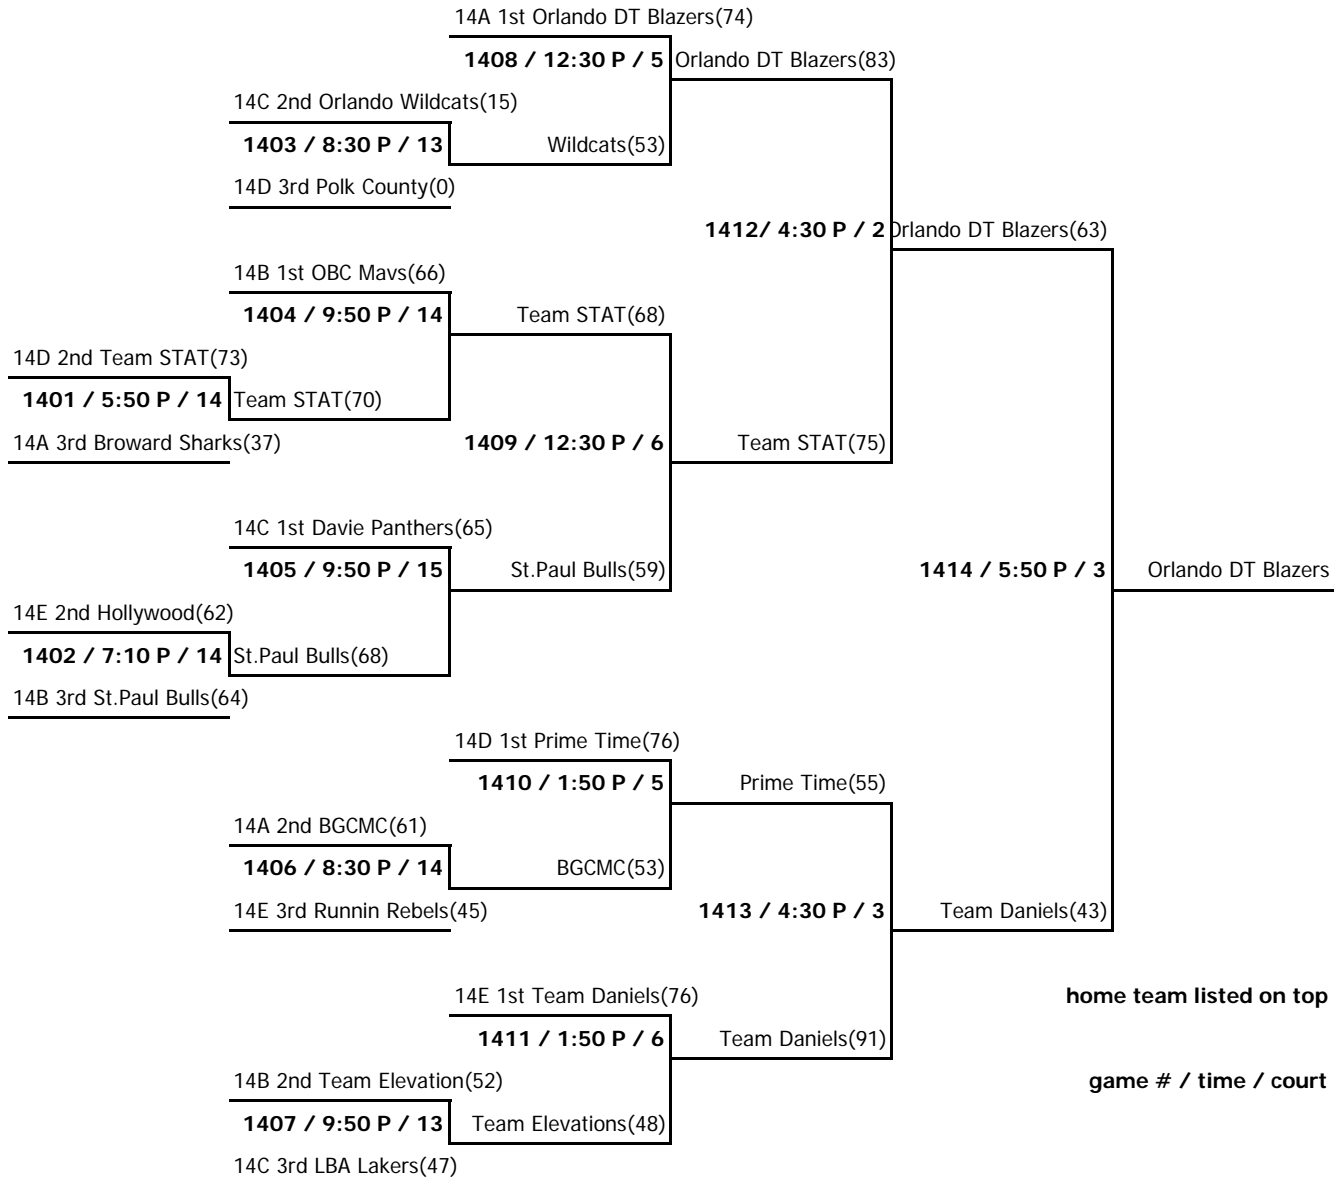

2008 Spring Classic 14:Under/8th Grade Division I

Saturday

Saturday

Sunday

Sunday

Sunday

1. Courts: 1 = Disney 1
   2 = Disney 2
   3 = Disney 3
   4 = Disney 4
   5 = Disney 5
   6 = Disney 6

1. 7 = Champions 1
   8 = Champions 2
   9 = Champions 3
   10 = Champions 4
   11 = Celebration
   14 = Osceola

1. 13 = Cypress Creek
   14 = Poinciana
   15 = Liberty
   16 = Windermere Prep
   17 = Kissimmee Civic Ctr
   18 = Dr. Phillips HS