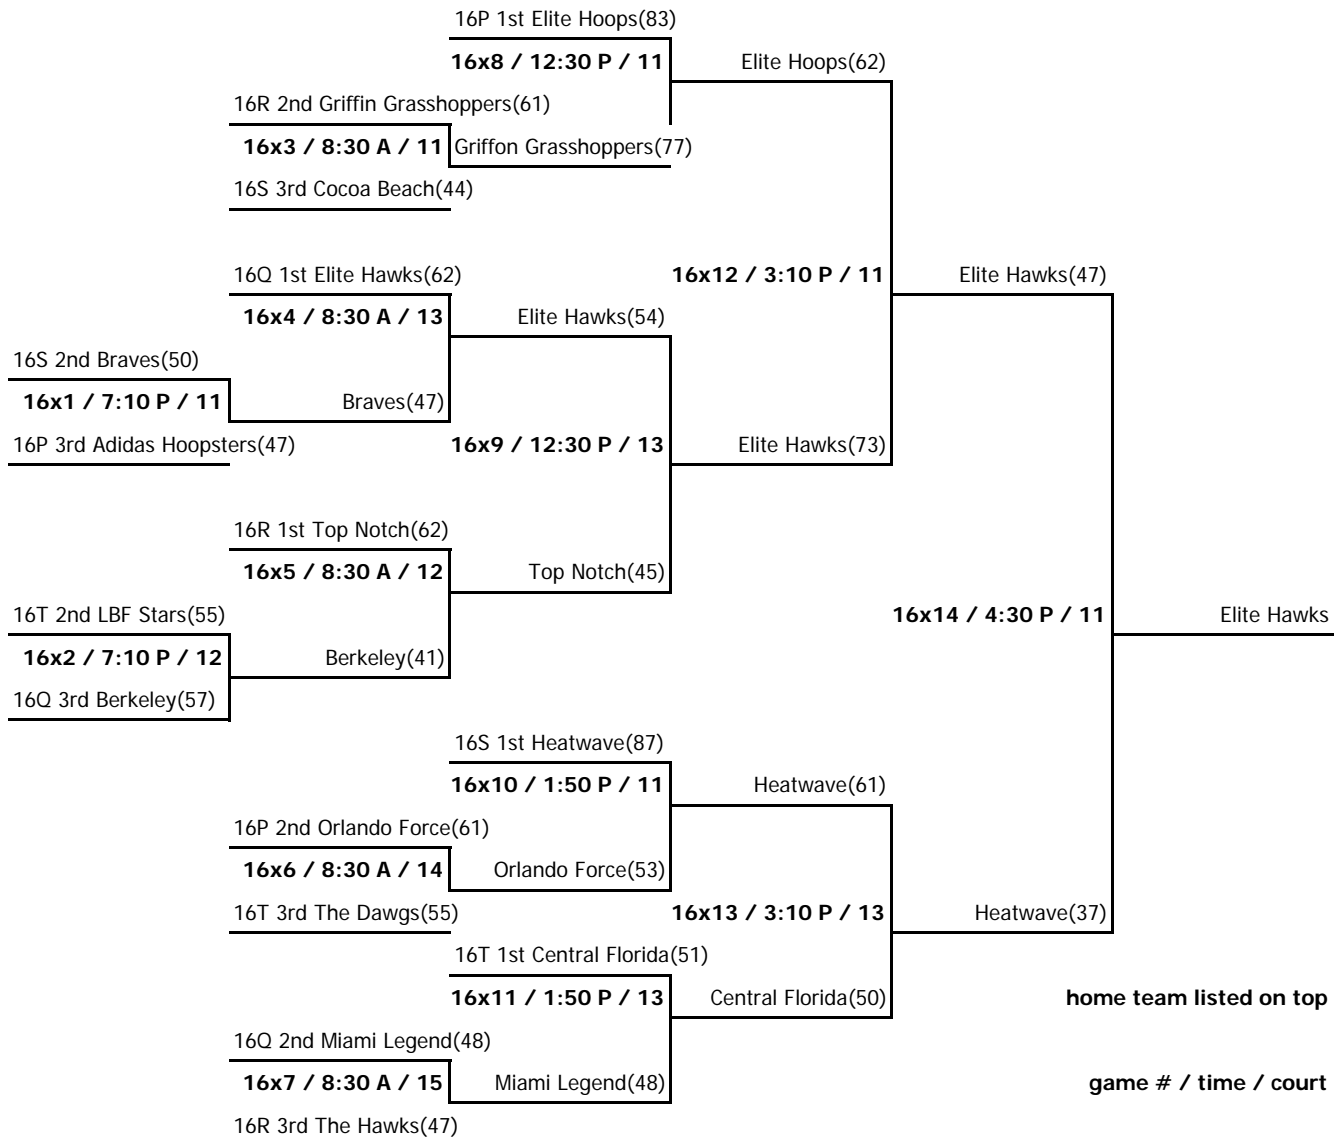

2008 Spring Classic

16:Under/10th Grade Division II

Saturday

Sunday

Sunday

Sunday

Sunday

1. Courts:
2. 1 = Disney 1
   - 2 = Disney 2
   - 3 = Disney 3
   - 4 = Disney 4
   - 5 = Disney 5
   - 6 = Disney 6

- 7 = Champions 1
- 8 = Champions 2
- 9 = Champions 3
- 10 = Champions 4
- 11 = Celebration
- 12 = Osceola

- 13 = Cypress Creek
- 14 = Poinciana
- 15 = Liberty
- 16 = Windermere Prep
- 17 = Kissimmee Civic Ctr
- 18 = Dr. Phillips HS