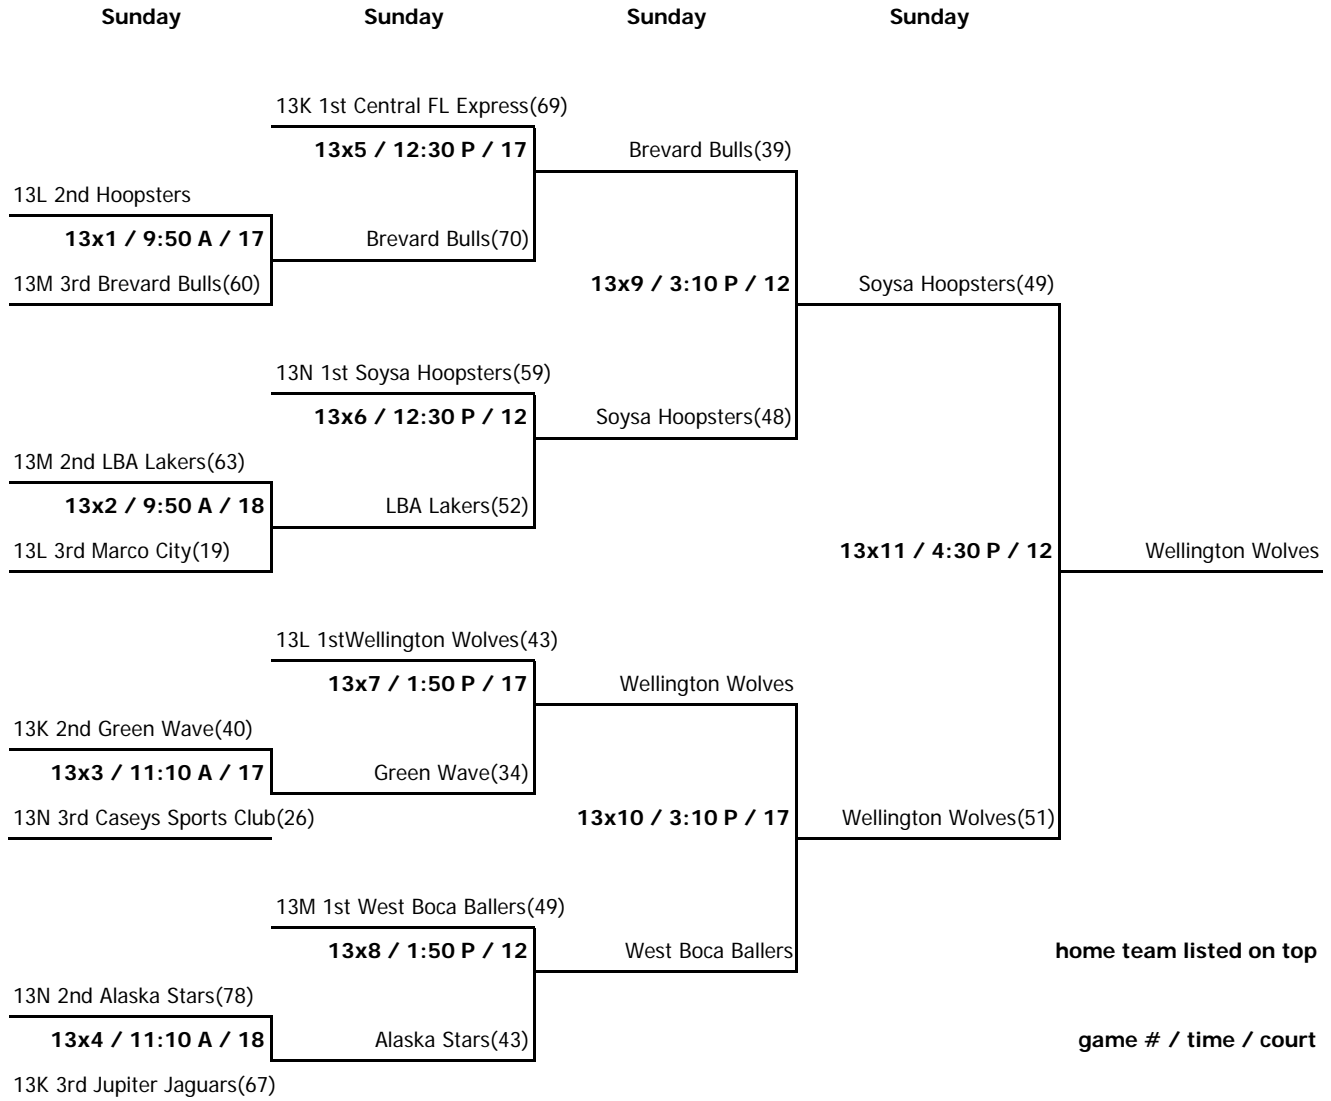

2008 Spring Classic 13:Under/7th Grade Division II

home team listed on top

game # / time / court

Courts: 1 = Disney 1	10 = Champions 4
2 = Disney 2	11 = Celebration
3 = Disney 3	12 = Osceola
4 = Disney 4	13 = Cypress Creek
5 = Disney 5	14 = Poinciana
6 = Disney 6	15 = Liberty
7 = Champions 1	16 = Windermere Prep
8 = Champions 2	17 = Kissimmee Civic Ctr
9 = Champions 3	18 = Dr. Phillips HS