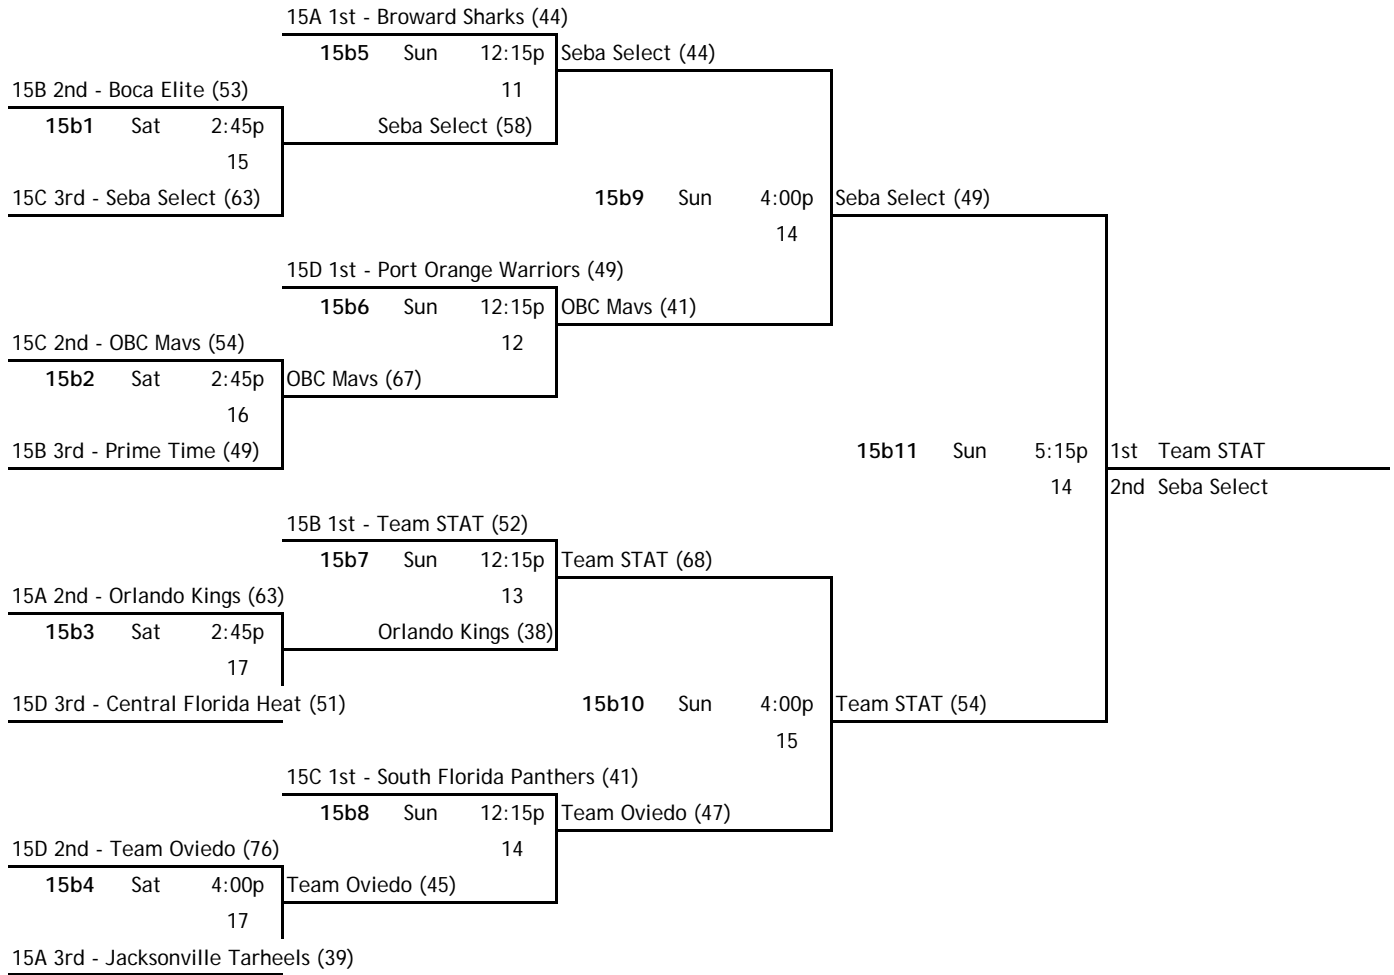

2009 AAU Boys Basketball Spring Classic 15:Under/9th Grade Division I BLUE

1. Courts: 1 Milkhouse
   2 Milkhouse
   3 Milkhouse
   4 Milkhouse
   5 Milkhouse
   6 Milkhouse
   7 OSC
   8 OSC
   9 OSC
   10 OSC
   11 Celebration HS
   12 Cypress Creek HS
   13 Osceola HS
   14 Poinciana HS
   15 Liberty HS
   16 Dr. Phillips
   17 Windermere Prep

Home team		
game #	day	time
		court
Visitor