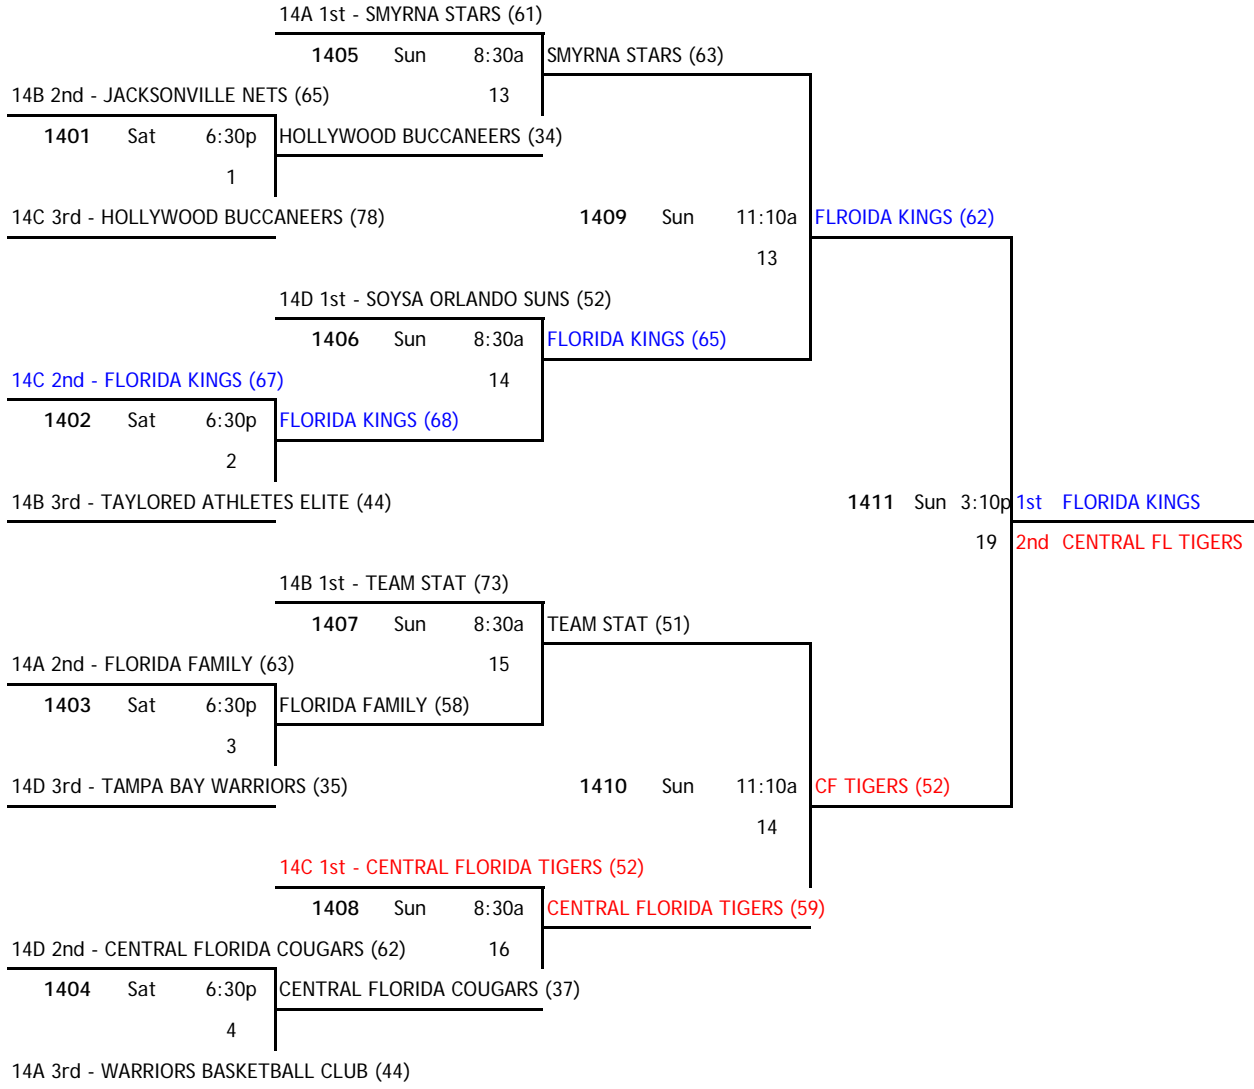

2010 AAU Boys Basketball Spring Classic 14:Under/8th Grade Division I

Courts:

- 1 Milkhouse
- 2 Milkhouse
- 3 Milkhouse
- 4 Milkhouse
- 13 Orlando Sports Center
- 14 Orlando Sports Center
- 15 Orlando Sports Center
- 16 Orlando Sports Center
- 19 Osceola HS

KEY:

Home team

game #	day	time	court
Visitor