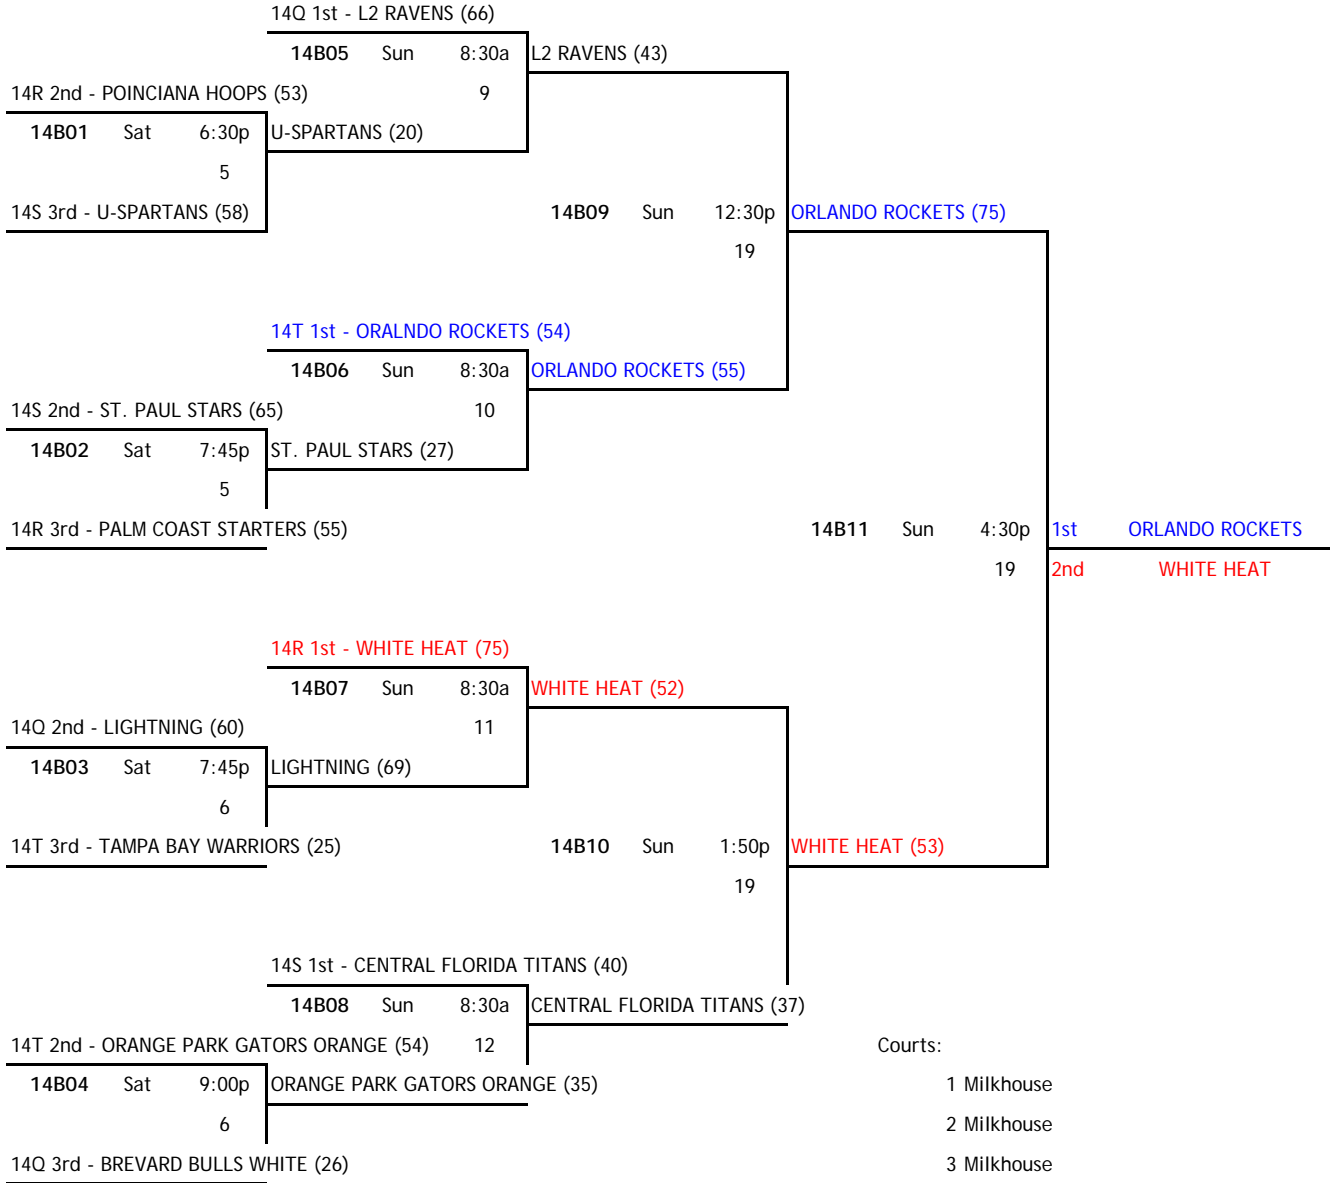

2010 AAU Boys Basketball Spring Classic

14:Under/8th Grade Division II Blue

1. Courts:
2. 1 Milkhouse
   - 2 Milkhouse
   - 3 Milkhouse
   - 4 Milkhouse
   - 5 Milkhouse
   - 6 Milkhouse
   - 7 Jostens
   - 8 Jostens
   - 9 Jostens
   - 10 Jostens
   - 11 Jostens
   - 12 Jostens
   - 19 Osceola HS

KEY:

Home team	
game #	day
	time
	court
Visitor