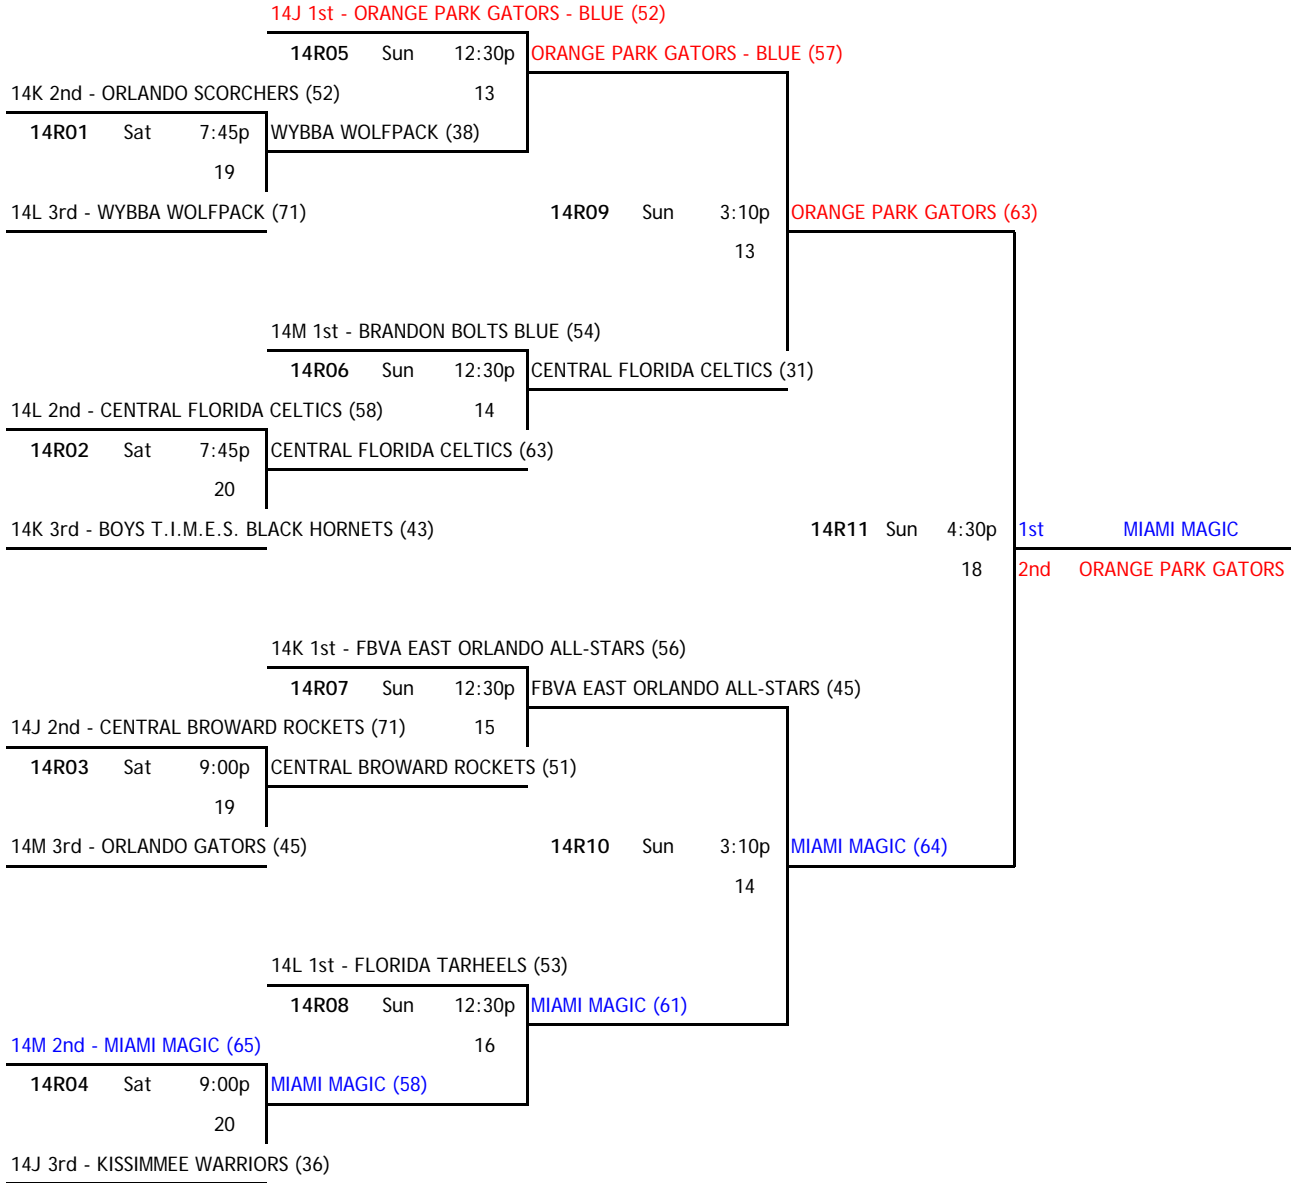

2010 AAU Boys Basketball Spring Classic 14:Under/8th Grade Division II Red

Courts:

- 13 Orlando Sports Center
- 14 Orlando Sports Center
- 15 Orlando Sports Center
- 16 Orlando Sports Center
- 17 Orlando Sports Center
- 18 Orlando Sports Center
- 19 Osceola HS
- 20 Poinciana HS

KEY:

Home team

game #	day	time	court
			Visitor