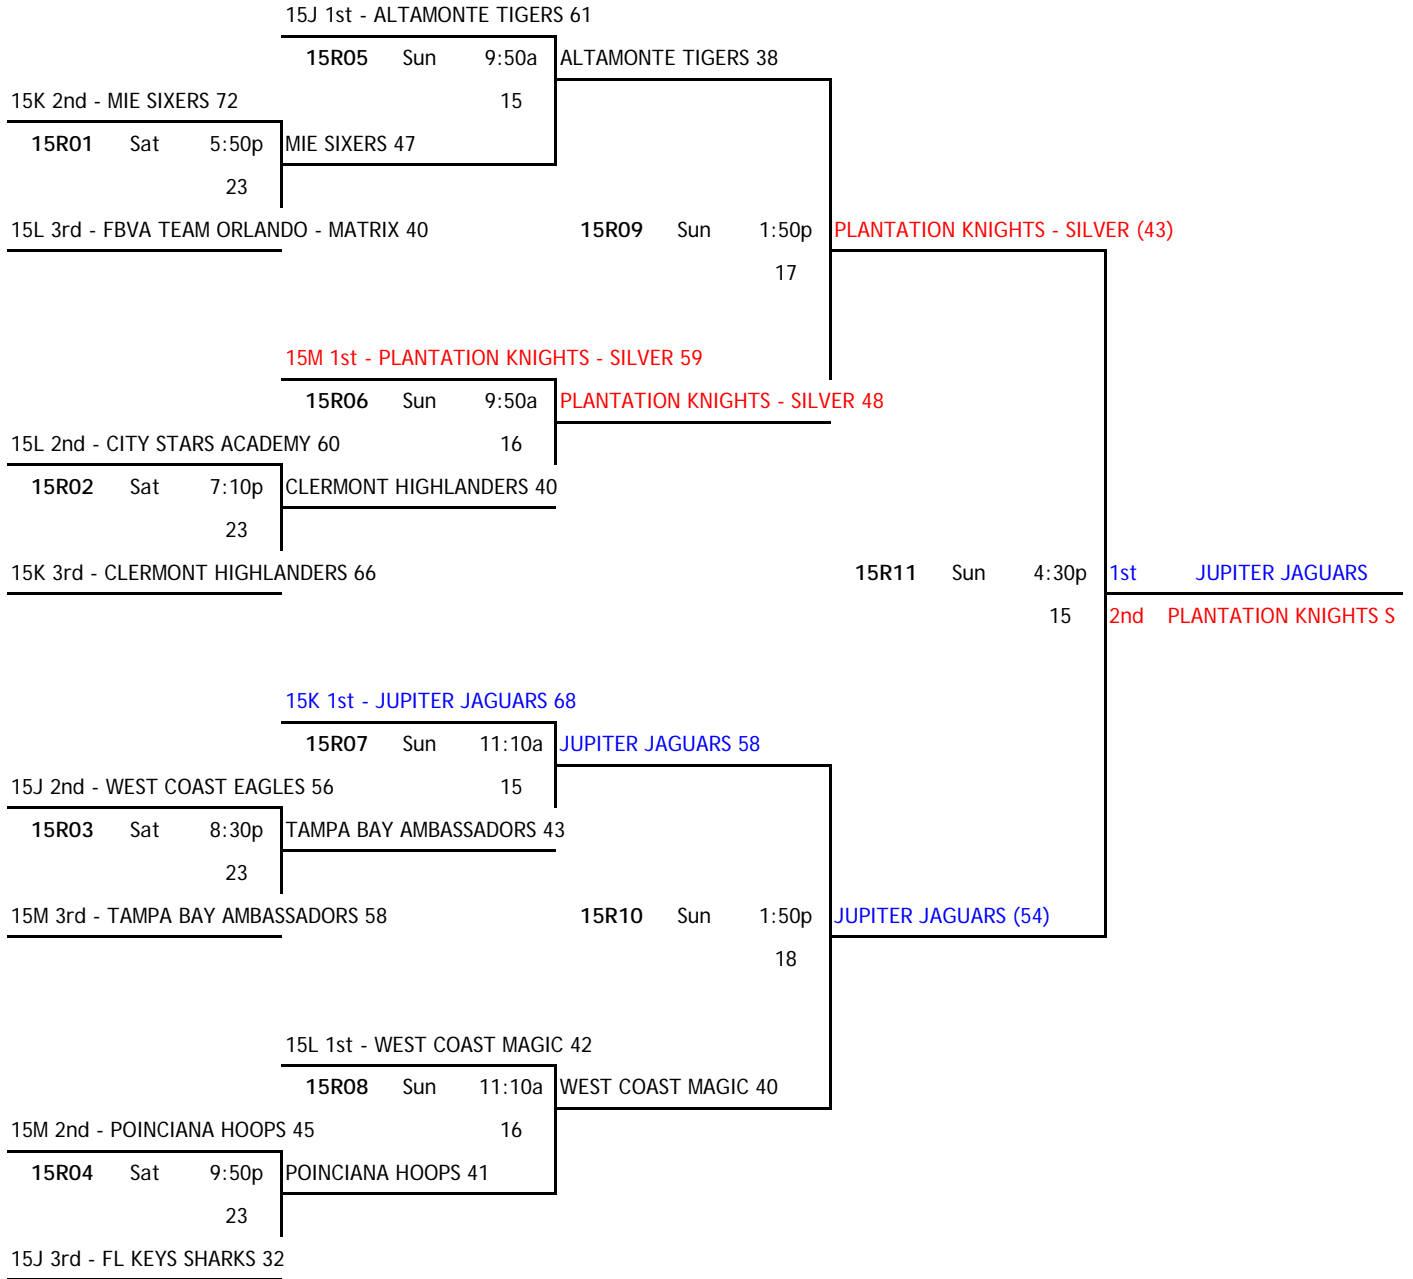

2010 AAU Boys Basketball Spring Classic 15:Under/9th Grade Division II RED

Courts:

- 13 Orlando Sports Center
- 14 Orlando Sports Center
- 15 Orlando Sports Center
- 16 Orlando Sports Center
- 17 Orlando Sports Center
- 18 Orlando Sports Center
- 23 Windermere Prep

KEY:

Home team

game #	day	time	court
			|-----
			|-----
Visitor