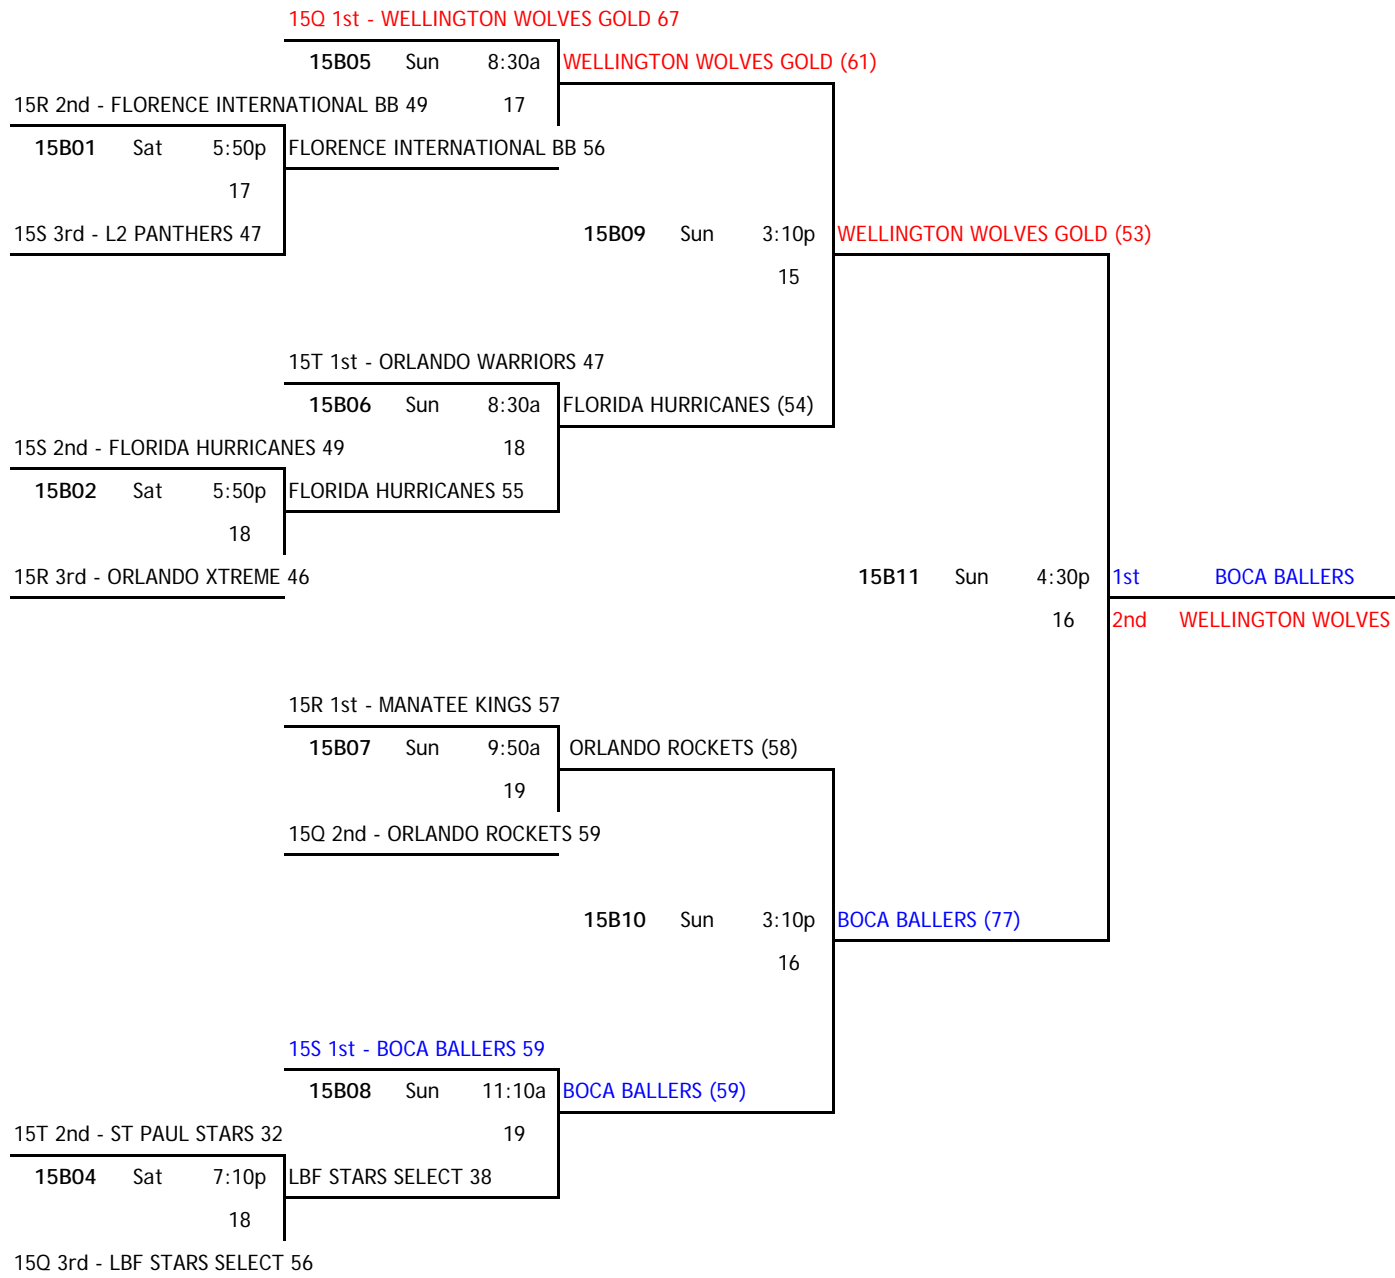

2010 AAU Boys Basketball Spring Classic 15:Under/9th Grade Division II BLUE

Courts:

- 13 Orlando Sports Center
- 14 Orlando Sports Center
- 15 Orlando Sports Center
- 16 Orlando Sports Center
- 17 Orlando Sports Center
- 18 Orlando Sports Center
- 19 Osceola HS

KEY:

Home team			
game #	day	time	
		court	
Visitor