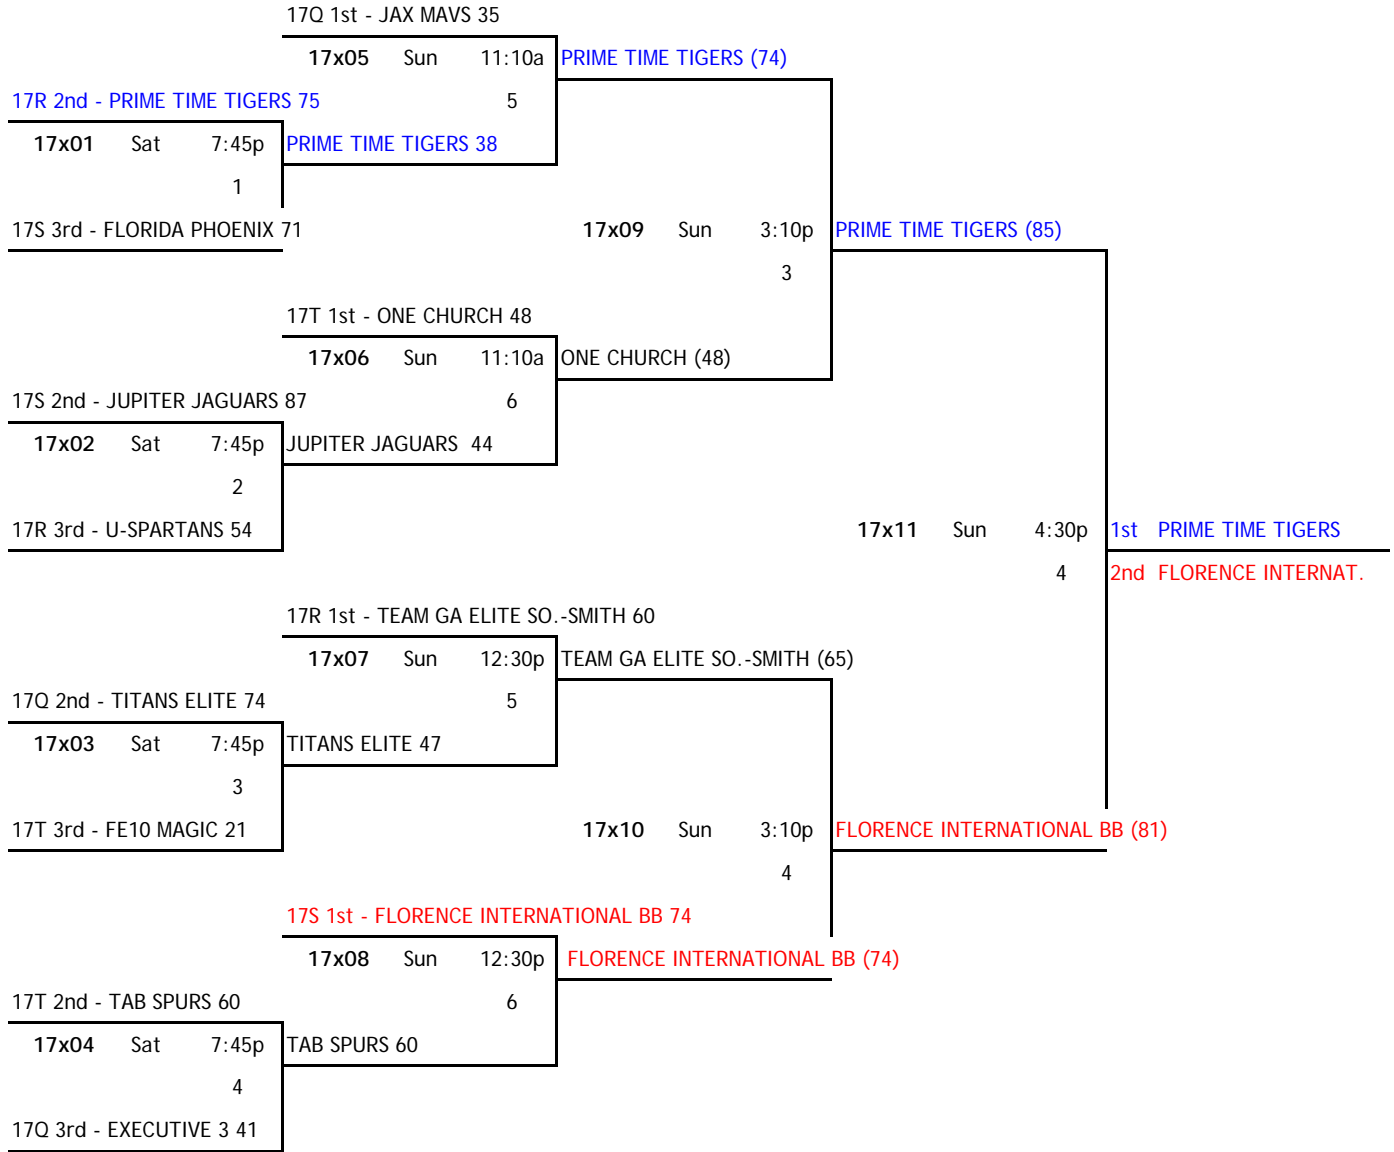

2010 AAU Boys Basketball Spring Classic

17:Under/Junior Boys Division II

KEY:

Home team

game #	day	time	court
_____			
Visitor			

Courts:

- 1 Milkhouse
- 2 Milkhouse
- 3 Milkhouse
- 4 Milkhouse
- 5 Milkhouse
- 6 Milkhouse