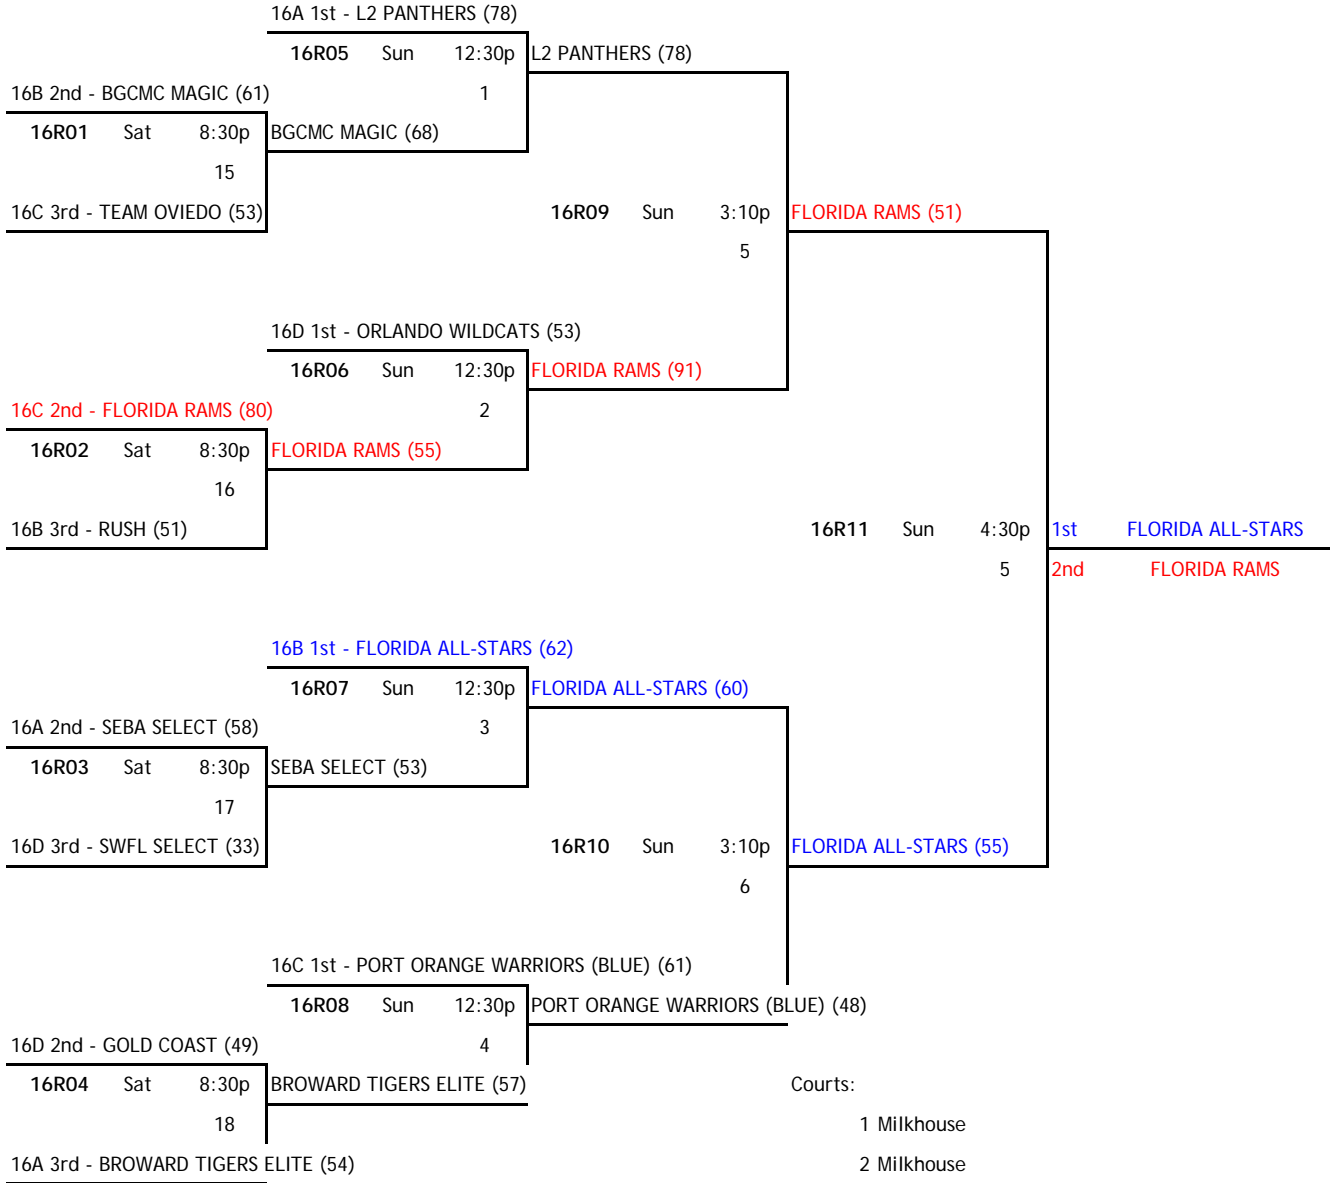

2010 AAU Boys Basketball Spring Classic 16:Under/10th Grade Division I Red

1. Courts:
2. 1 Milkhouse
   - 2 Milkhouse
   - 3 Milkhouse
   - 4 Milkhouse
   - 5 Milkhouse
   - 6 Milkhouse
   - 13 Orlando Sports Center
   - 14 Orlando Sports Center
   - 15 Orlando Sports Center
   - 16 Orlando Sports Center
   - 17 Orlando Sports Center
   - 18 Orlando Sports Center

KEY:

Home team			
game #	day	time	
			court
Visitor