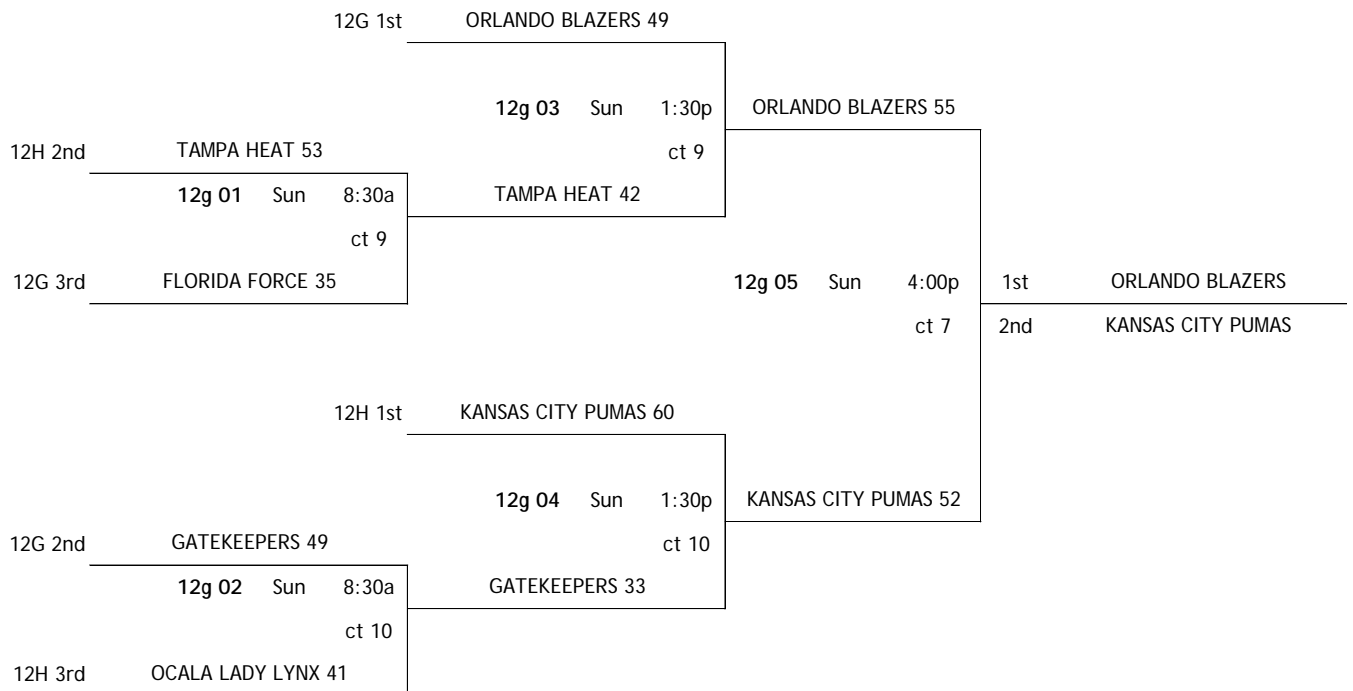

POOL 12G

W	L	finish	team	home	score	visitor	score	day	time	court
2		1st	12G 1 ORLANDO BLAZERS	12G 2	28	12G 3	66	Sat	8:30a	11
	2	3rd	12G 2 FLORIDA FORCE	12G 3	47	12G 1	54	Sat	1:55p	7
1	1	2nd	12G 3 GATEKEEPERS	12G 1	80	12G 2	16	Sat	5:50p	1

POOL 12H

W	L	finish	team	home	score	visitor	score	day	time	court
1	1	2nd	12H 1 TAMPA HEAT	12H 2	13	12H 3	69	Sat	8:30a	12
	2	3rd	12H 2 OCALA LADY LYNX	12H 3	48	12H 1	39	Sat	1:55p	8
2		1st	12H 3 KANSAS CITY PUMAS	12H 1	68	12H 2	32	Sat	5:40p	7

Courts:

1-6 = HP Fieldhouse

7-12 = Jostens Center

home

game #	day	time
		court

visitor