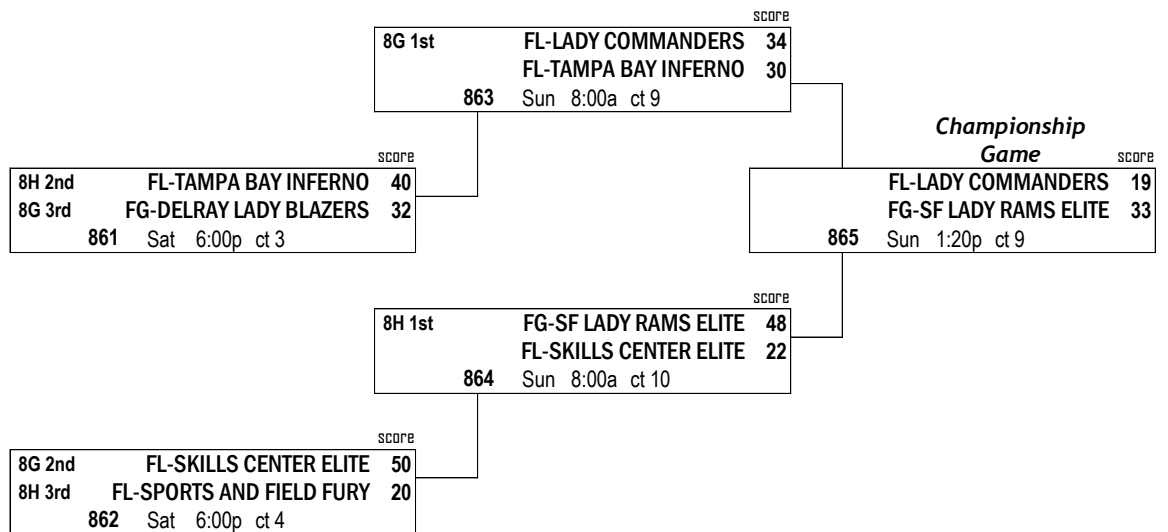

POOL 8G

W	L	finish	district-team
2	0	1	8G 1 FL-LADY COMMANDERS
0	2	3	8G 2 FG-DELRAY LADY BLAZERS
1	1	2	8G 3 FL-SKILLS CENTER ELITE

home team listed on top	score
8G 3 FL-SKILLS CENTER ELITE	45
8G 1 FL-LADY COMMANDERS	47
Fri 6:20p ct 11	

8G 2 FG-DELRAY LADY BLAZERS	22
8G 3 FL-SKILLS CENTER ELITE	26
Sat 10:30a ct 3	

8G 1 FL-LADY COMMANDERS	46
8G 2 FG-DELRAY LADY BLAZERS	38
Sat 2:15p ct 3	

POOL 8H

W	L	finish	district-team
2	0	1	8H 1 FG-SF LADY RAMS ELITE
1	1	2	8H 2 FL-TAMPA BAY INFERNO
0	2	3	8H 3 FL-SPORTS AND FIELD FURY

home team listed on top	score
8H 3 FL-SPORTS AND FIELD FURY	14
8H 1 FG-SF LADY RAMS ELITE	60
Fri 6:20p ct 12	

8H 2 FL-TAMPA BAY INFERNO	31
8H 3 FL-SPORTS AND FIELD FURY	10
Sat 10:30a ct 4	

8H 1 FG-SF LADY RAMS ELITE	41
8H 2 FL-TAMPA BAY INFERNO	29
Sat 2:15p ct 4	

KEY:

	score
HOME TEAM	0
VISITOR	0
day time court	

Courts:
 1-6 = HP Fieldhouse
 7-12 = Jostens Center