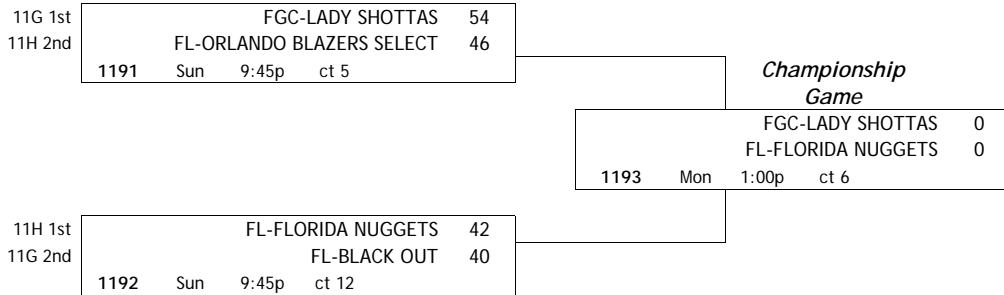

2012 AAU Girls Basketball Memorial Day Classic

**11th Grade
Divisions I and II**

1st Place:
2nd Place:
Automatic Bids: FL-ORLANDO BLAZERS SELECT
FL-BLACK OUT

POOL 11G

W	L	place	district-team		home	score	visitor	score	day	time	court
3	1	2	11G 1	FL-BLACK OUT	11G 5	39	11G 1	45	Fri	8:45p	15
0	4	5	11G 2	FL-FLORIDA FINEST	11G 4	15	11G 2	0	Fri	10:00p	15
4	0	1	11G 3	FGC-LADY SHOTTAS	11G 1	48	11G 4	33	Sat	11:45a	7
2	2	3	11G 4	FL-CITRUS HOOPS	11G 2	0	11G 3	15	Sat	11:45a	8
1	3	4	11G 5	FL-FLORIDA FUSION	11G 5	39	11G 3	59	Sat	3:30p	9
			11G 3	45	11G 4	40	11G 2	15	Sat	7:15p	7
			11G 2	0	11G 5	15	11G 2	0	Sat	7:15p	8
			11G 1	15	11G 2	0	11G 1	44	Sun	1:00p	5
			11G 3	51	11G 1	44	11G 4	55	Sun	4:45p	5
			11G 4	55	11G 5	52	11G 5	52	Sun	4:45p	6

POOL 11H

W	L	place	district-team		home	score	visitor	score	day	time	court
3	1	3	11H 1	FL-HH SUNRAYS	11H 5	19	11H 1	60	Fri	10:00p	13
3	1	2	11H 2	FL-ORLANDO BLAZERS SELECT	11H 4	14	11H 2	49	Fri	10:00p	14
3	1	1	11H 3	FL-FLORIDA NUGGETS	11H 2	52	11H 3	49	Sat	1:00p	7
1	3	4	11H 4	FL-ORLANDO WOLVES	11H 1	62	11H 4	45	Sat	1:00p	8
0	4	5	11H 5	FL-THUNDER HS WHITE	11H 5	32	11H 3	52	Sat	4:45p	9
			11H 3	48	11H 4	22	11H 2	64	Sat	8:30p	7
			11H 2	64	11H 5	30	11H 2	64	Sat	8:30p	8
			11H 1	62	11H 2	51	11H 1	62	Sun	1:00p	6
			11H 3	60	11H 1	39	11H 3	60	Sun	6:00p	5
			11H 4	50	11H 5	44	11H 4	50	Sun	6:00p	6