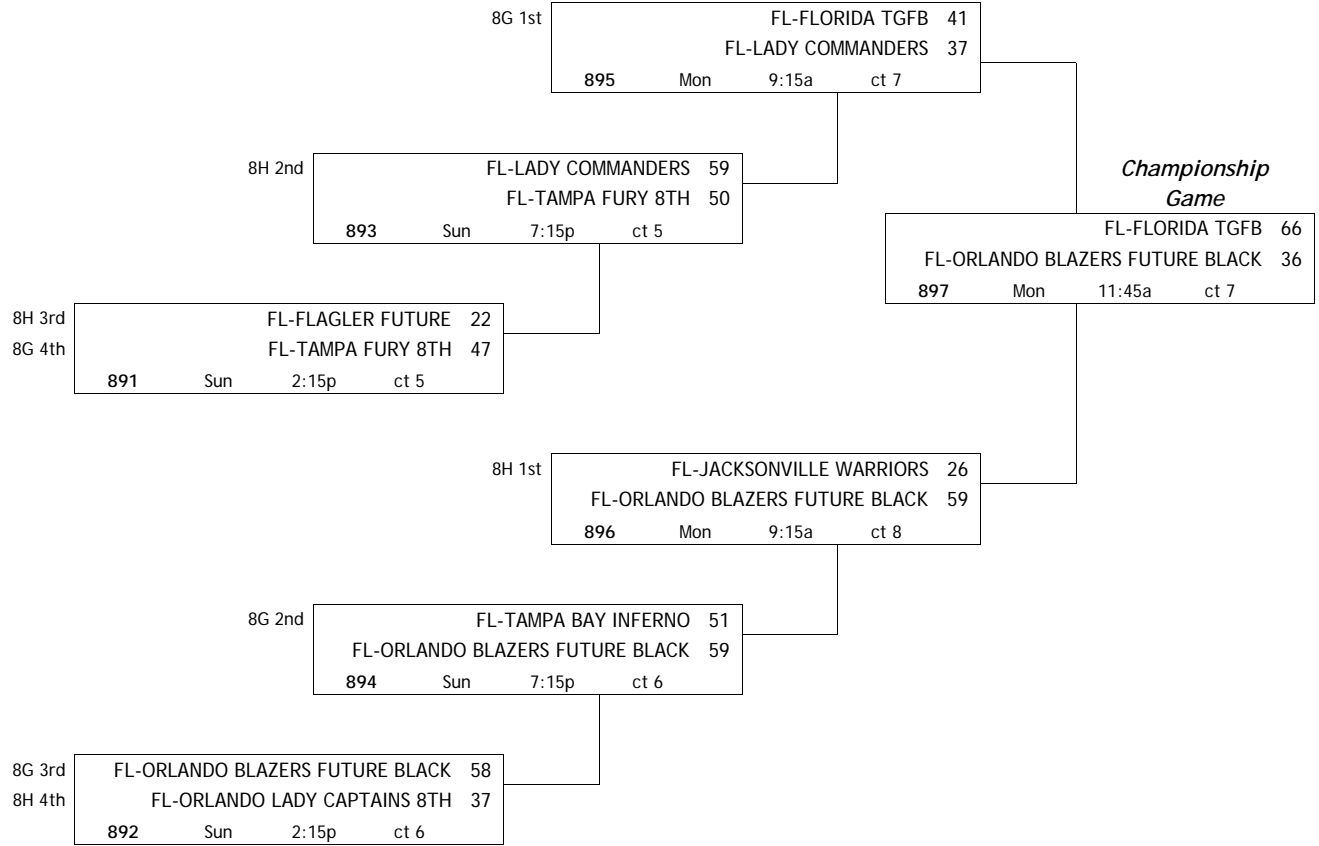

**POOL 8H**

W	L	place	district-team					
1	2	3	8H 1	FL-FLAGLER FUTURE				
1	2	4	8H 2	FL-ORLANDO LADY CAPTAINS 8TH				
3	0	1	8H 3	FL-JACKSONVILLE WARRIORS				
1	2	2	8H 4	FL-LADY COMMANDERS				

home	score	visitor	score	day	time	court
8H 4	48	8H 1	28	Fri	8:45p	13
8H 2	18	8H 3	46	Fri	8:45p	14
8H 1	29	8H 3	32	Sat	10:30a	7
8H 2	33	8H 4	28	Sat	10:30a	8
8H 1	38	8H 2	22	Sat	6:00p	7
8H 3	37	8H 4	26	Sat	6:00p	8

Courts:

1-6 = HP Fieldhouse

7-12 = Jostens Center

13-18 = Orlando Sports Center

## 8th Grade Divisions I and II

1st Place: FL-FLORIDA TGFB  
 2nd Place: FL-ORLANDO BLAZERS FUTURE BLACK  
 Automatic Bids: FL-LADY COMMANDERS  
 FL-JACKSONVILLE WARRIORS

Courts:  
 1-6 = HP Fieldhouse  
 7-12 = Jostens Center  
 13-18 = Orlando Sports Center