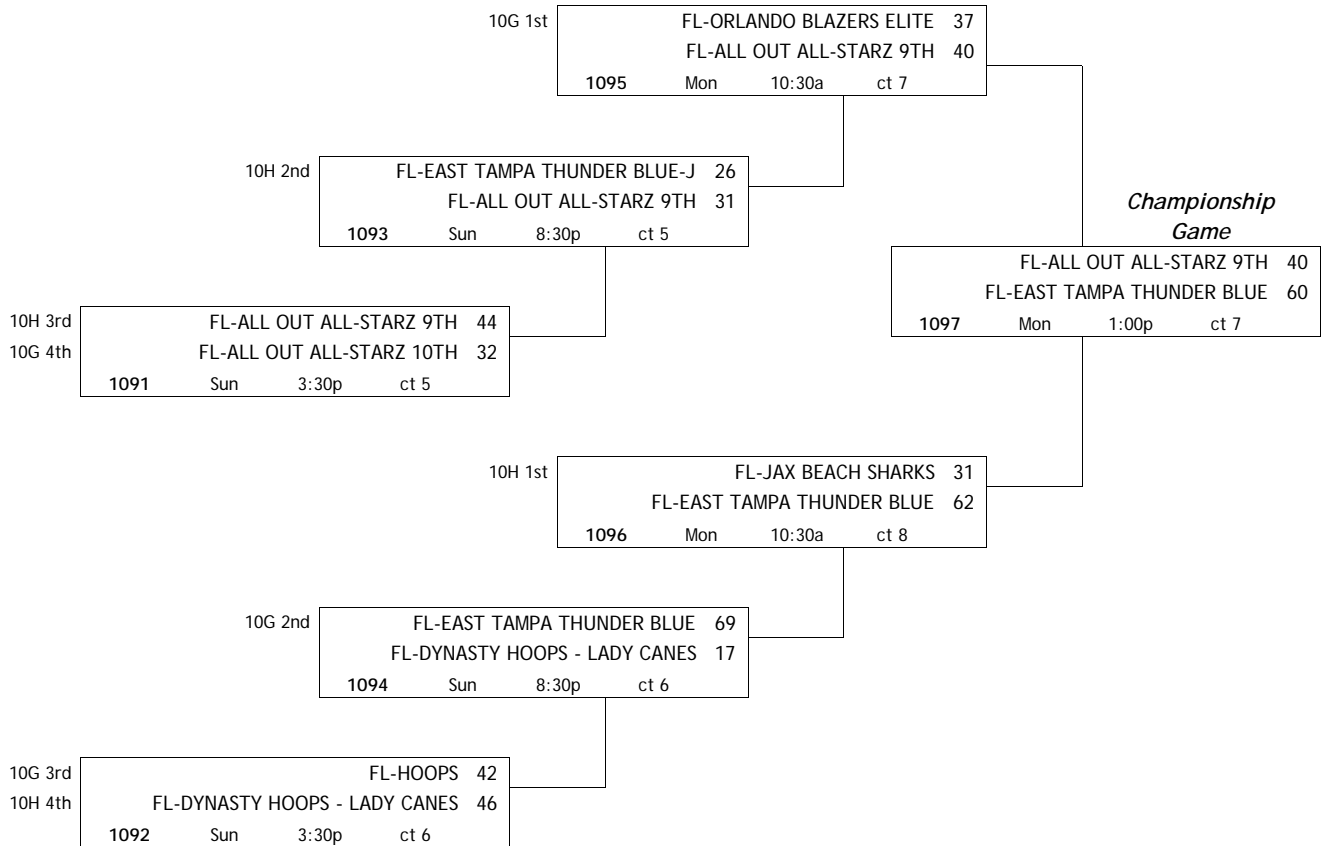

POOL 10H

REVISED - 5/22

W	L	place	district-team					
1	2	3	10H 1	FL-ALL OUT ALL-STARZ 9TH				
0	3	4	10H 2	FL-DYNASTY HOOPS - LADY CANES				
3	0	1	10H 3	FL-JAX BEACH SHARKS				
2	1	2	10H 4	FL-EAST TAMPA THUNDER BLUE-J				

home	score	visitor	score	day	time	court
10H 4	34	10H 1	24	Fri	6:15p	13
10H 2	28	10H 3	72	Fri	6:15p	14
10H 1	47	10H 3	58	Sat	3:30p	7
10H 2	23	10H 4	44	Sat	3:30p	8
10H 1	48	10H 2	21	Sat	9:45p	9
10H 3	55	10H 4	30	Sat	8:30p	9

Courts:

1-6 = HP Fieldhouse

7-12 = Jostens Center

13-18 = Orlando Sports Center

2012 AAU Girls Basketball Memorial Day Classic

10th Grade Divisions I and II

1st Place: FL-EAST TAMPA THUNDER BLUE
 2nd Place: FL-ALL OUT ALL-STARZ 9TH
 Automatic Bids: FL-ORLANDO BLAZERS ELITE
 FL-JAX BEACH SHARKS

Courts:
 1-6 = HP Fieldhouse
 7-12 = Jostens Center
 13-18 = Orlando Sports Center

	home	0	<score
	visitor	0	<score
game #	day	time	court