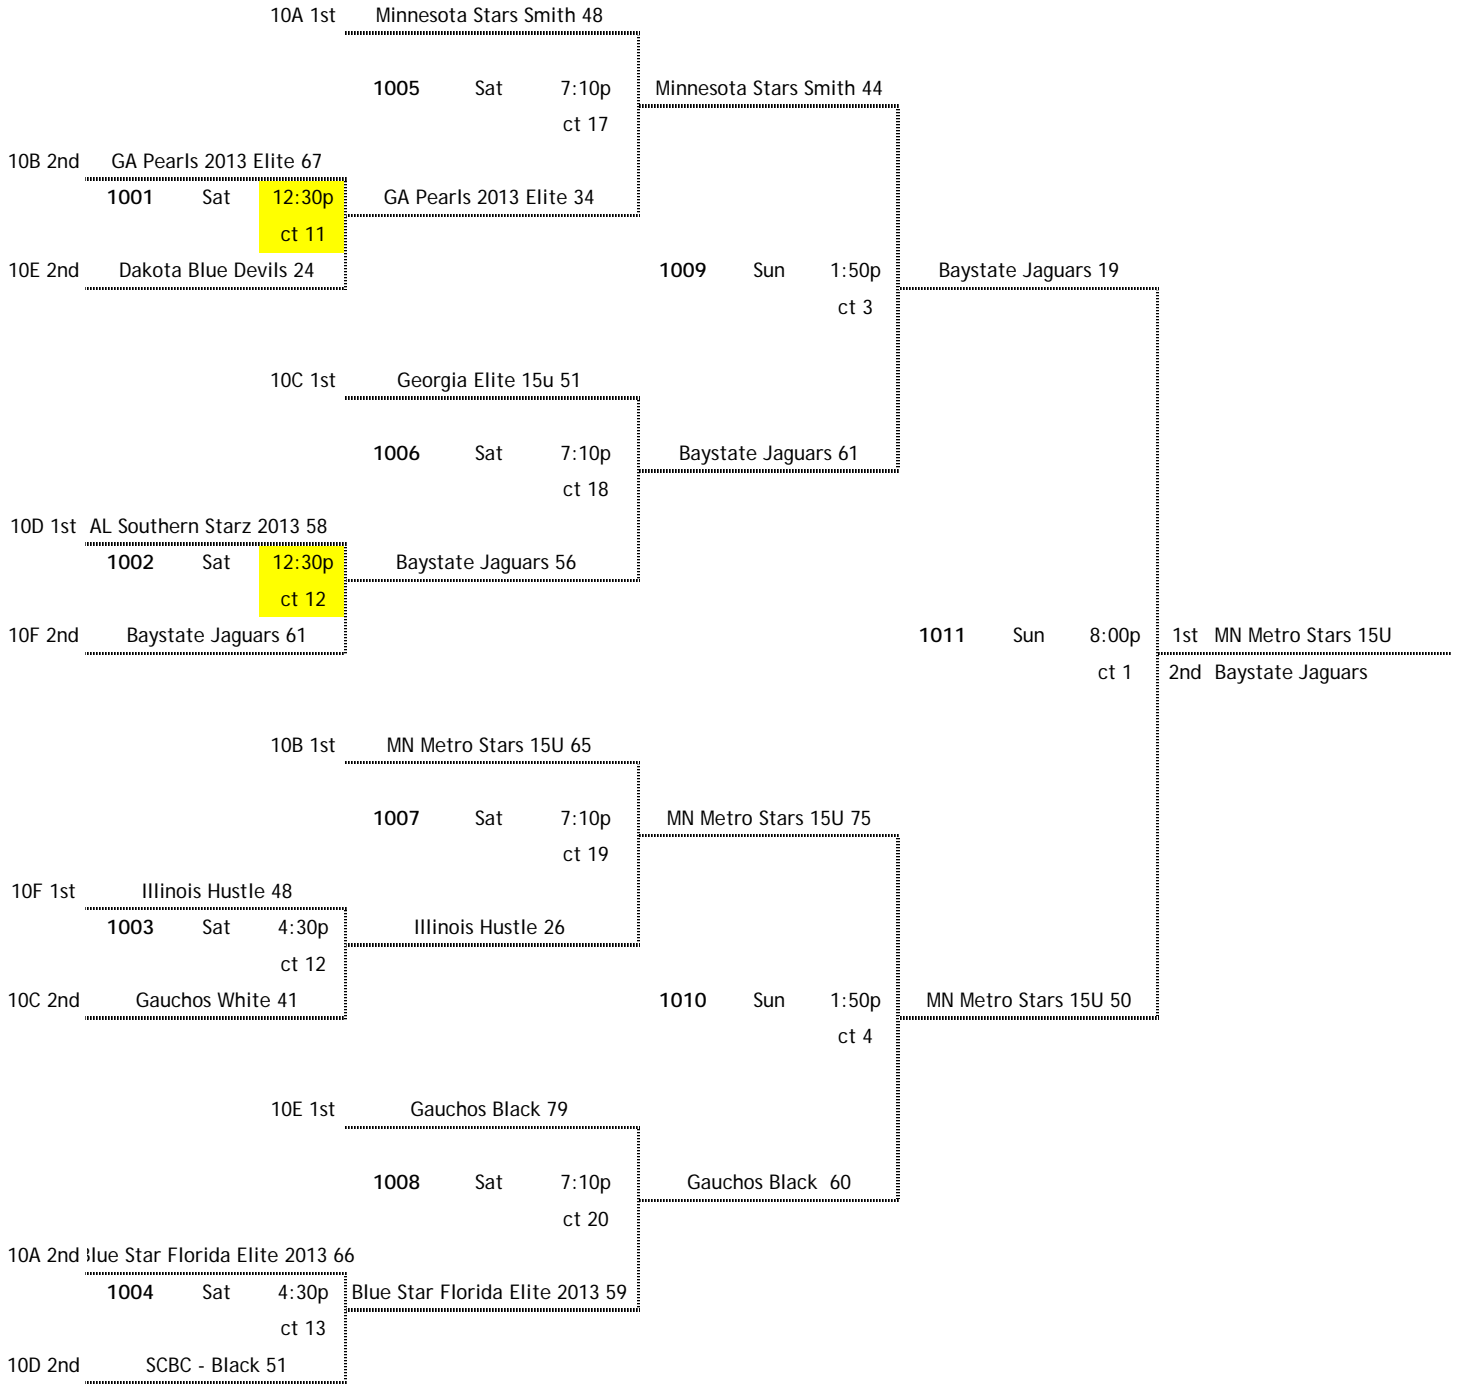

2011 AAU Girls Basketball SUPER SHOWCASE

10th Grade - Gold Bracket

Courts:

- | | | |
|-------------------|---------------------|----------------------------|
| 1 = HP Fieldhouse | 7 = Jostens Center | 13 = Orlando Sports Center |
| 2 = HP Fieldhouse | 8 = Jostens Center | 14 = Orlando Sports Center |
| 3 = HP Fieldhouse | 9 = Jostens Center | 15 = Orlando Sports Center |
| 4 = HP Fieldhouse | 10 = Jostens Center | 16 = Orlando Sports Center |
| 5 = HP Fieldhouse | 11 = Jostens Center | 17 = Orlando Sports Center |
| 6 = HP Fieldhouse | 12 = Jostens Center | 18 = Orlando Sports Center |
| | | 19 = Foundation Academy |
| | | 20 = Foundation Academy |

home			
game #	day	time	
			court
visitor			