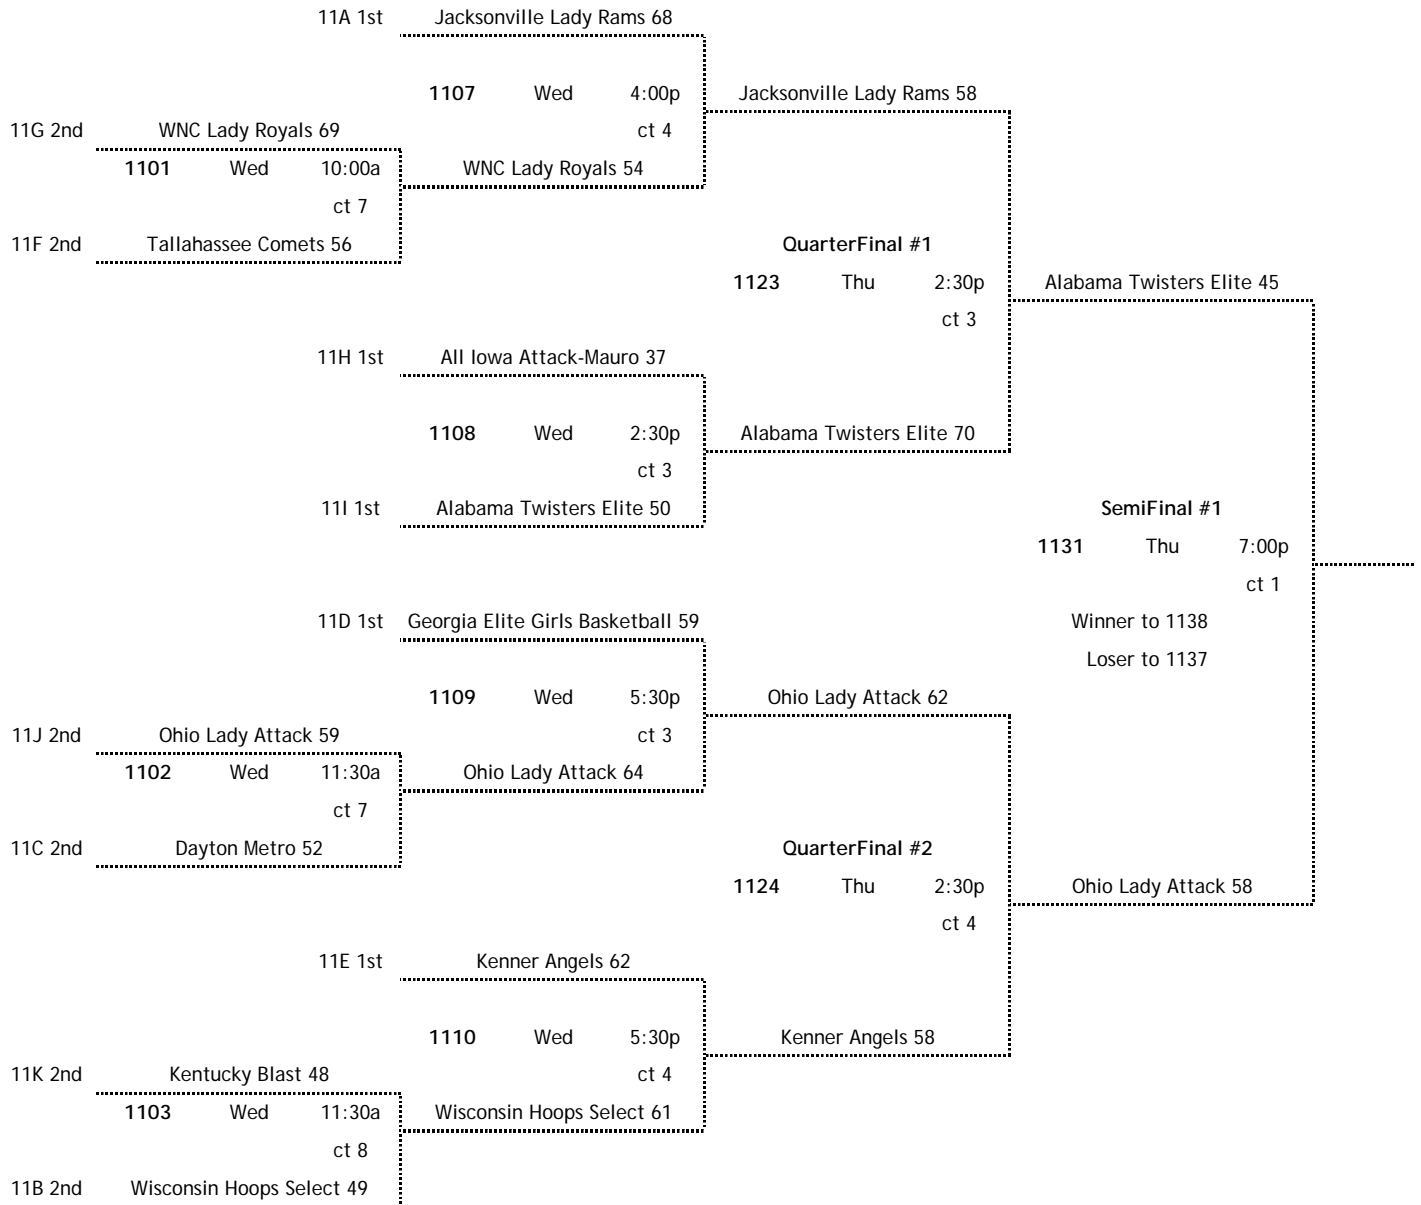

CHAMPIONSHIP GAME

W 1131	Ohio Lady Attack 63				
	1138	Fri	8:30p	1st	Ohio Lady Attack
			ct 1	2nd	Team Memphis Elite-Little
W 1132	Team Memphis Elite-Little 58				

Courts:

- | | | |
|--------------------|----------------------------|----------------------------|
| 1 = HP Fieldhouse | 8 = Jostens Center | 15 = Orlando Sports Center |
| 2 = HP Fieldhouse | 9 = Jostens Center | 16 = Orlando Sports Center |
| 3 = HP Fieldhouse | 10 = Jostens Center | 17 = Orlando Sports Center |
| 4 = HP Fieldhouse | 11 = Jostens Center | 18 = Orlando Sports Center |
| 5 = HP Fieldhouse | 12 = Jostens Center | 19 = Foundation Academy |
| 6 = HP Fieldhouse | 13 = Orlando Sports Center | 20 = Foundation Academy |
| 7 = Jostens Center | 14 = Orlando Sports Center | 21 = Windermere Prep |

home			
game #	day	time	
		court	
visitor			

SEMIFINAL CONSOLATION

Courts:

- 1 = HP Fieldhouse
- 2 = HP Fieldhouse
- 3 = HP Fieldhouse
- 4 = HP Fieldhouse
- 5 = HP Fieldhouse
- 6 = HP Fieldhouse
- 7 = Jostens Center
- 8 = Jostens Center
- 9 = Jostens Center
- 10 = Jostens Center
- 11 = Jostens Center
- 12 = Jostens Center
- 13 = Orlando Sports Center
- 14 = Orlando Sports Center
- 15 = Orlando Sports Center
- 16 = Orlando Sports Center
- 17 = Orlando Sports Center
- 18 = Orlando Sports Center
- 19 = Foundation Academy
- 20 = Foundation Academy
- 21 = Windermere Prep

time	day	game #	home
court			visitor