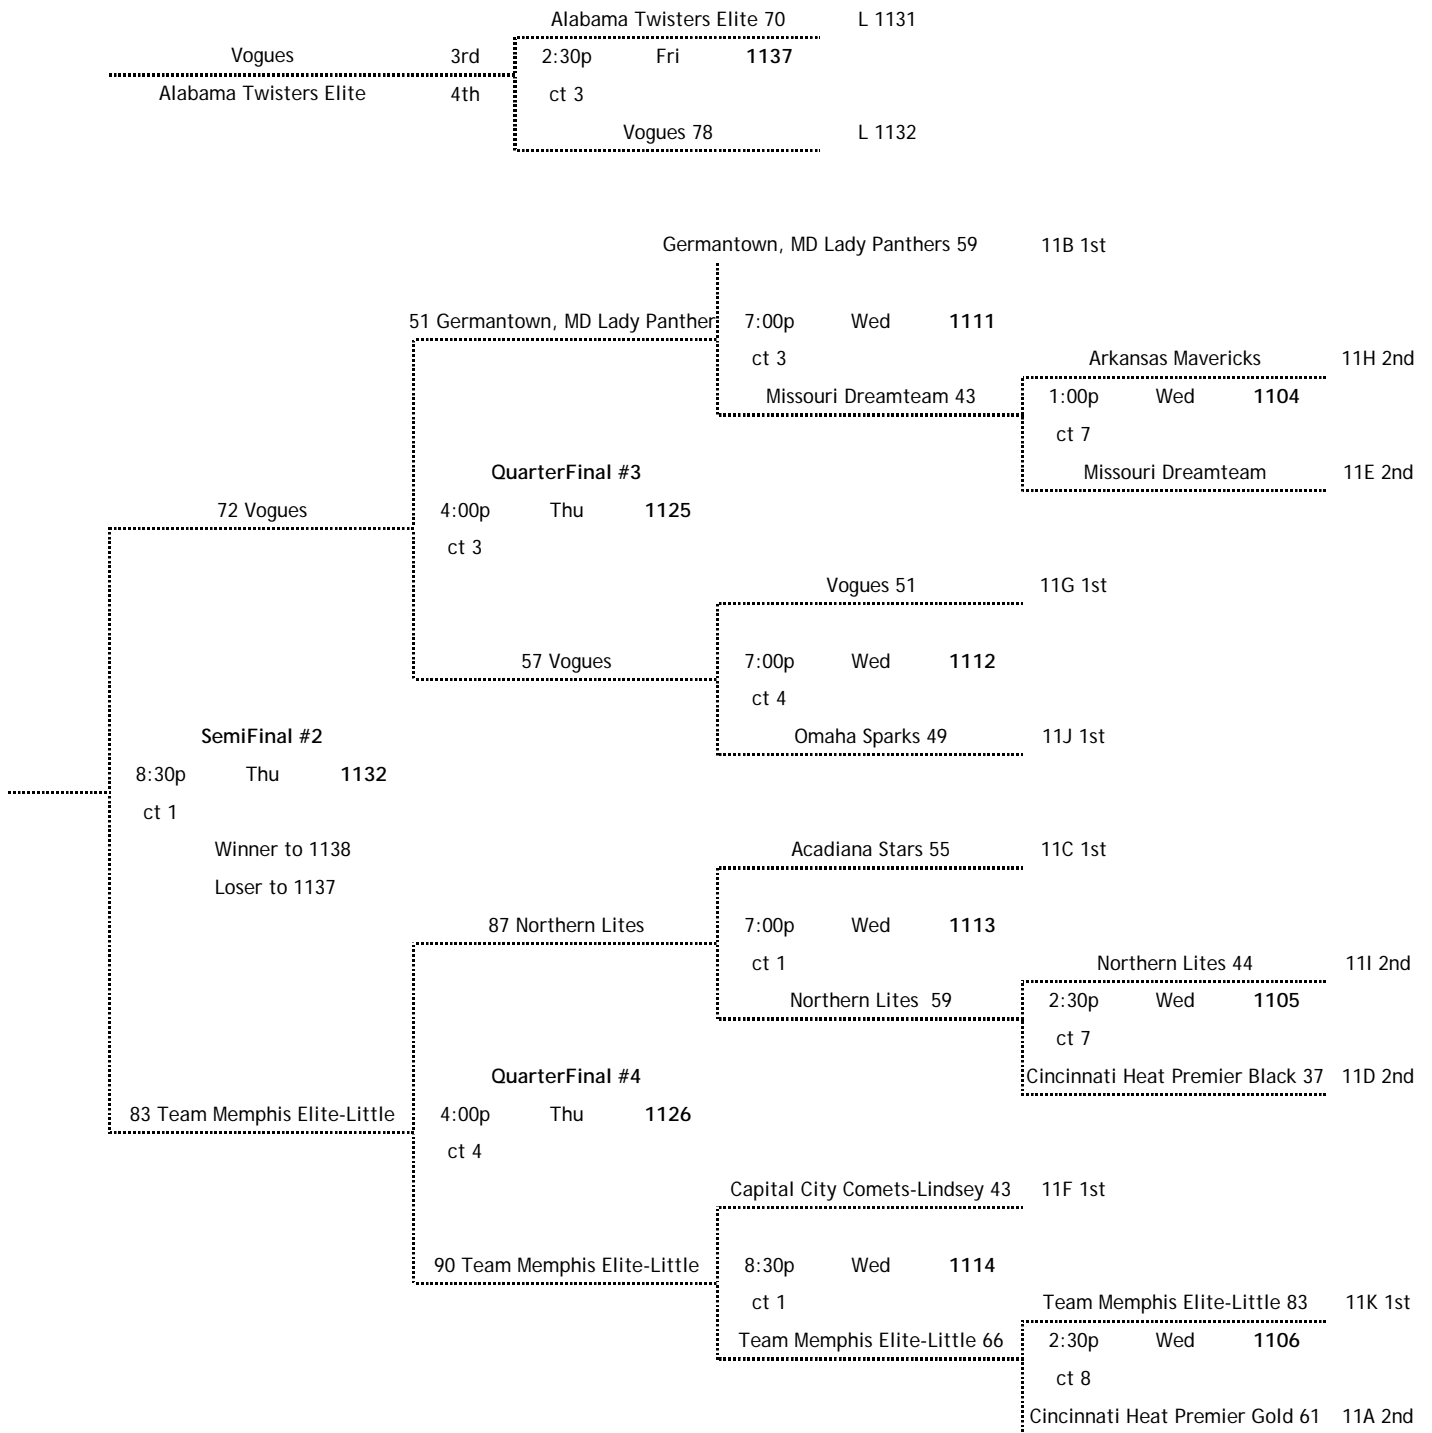

CHAMPIONSHIP GAME

W 1131	Ohio Lady Attack 63				
	1138	Fri	8:30p	1st	Ohio Lady Attack
			ct 1	2nd	Team Memphis Elite-Little
W 1132	Team Memphis Elite-Little 58				

Courts:

- | | | |
|--------------------|----------------------------|----------------------------|
| 1 = HP Fieldhouse | 8 = Jostens Center | 15 = Orlando Sports Center |
| 2 = HP Fieldhouse | 9 = Jostens Center | 16 = Orlando Sports Center |
| 3 = HP Fieldhouse | 10 = Jostens Center | 17 = Orlando Sports Center |
| 4 = HP Fieldhouse | 11 = Jostens Center | 18 = Orlando Sports Center |
| 5 = HP Fieldhouse | 12 = Jostens Center | 19 = Foundation Academy |
| 6 = HP Fieldhouse | 13 = Orlando Sports Center | 20 = Foundation Academy |
| 7 = Jostens Center | 14 = Orlando Sports Center | 21 = Windermere Prep |

home			
game #	day	time	
		court	
visitor			

SEMIFINAL CONSOLATION

Courts:

- 1 = HP Fieldhouse
- 2 = HP Fieldhouse
- 3 = HP Fieldhouse
- 4 = HP Fieldhouse
- 5 = HP Fieldhouse
- 6 = HP Fieldhouse
- 7 = Jostens Center
- 8 = Jostens Center
- 9 = Jostens Center
- 10 = Jostens Center
- 11 = Jostens Center
- 12 = Jostens Center
- 13 = Orlando Sports Center
- 14 = Orlando Sports Center
- 15 = Orlando Sports Center
- 16 = Orlando Sports Center
- 17 = Orlando Sports Center
- 18 = Orlando Sports Center
- 19 = Foundation Academy
- 20 = Foundation Academy
- 21 = Windermere Prep

time	day	game #	home
court			visitor