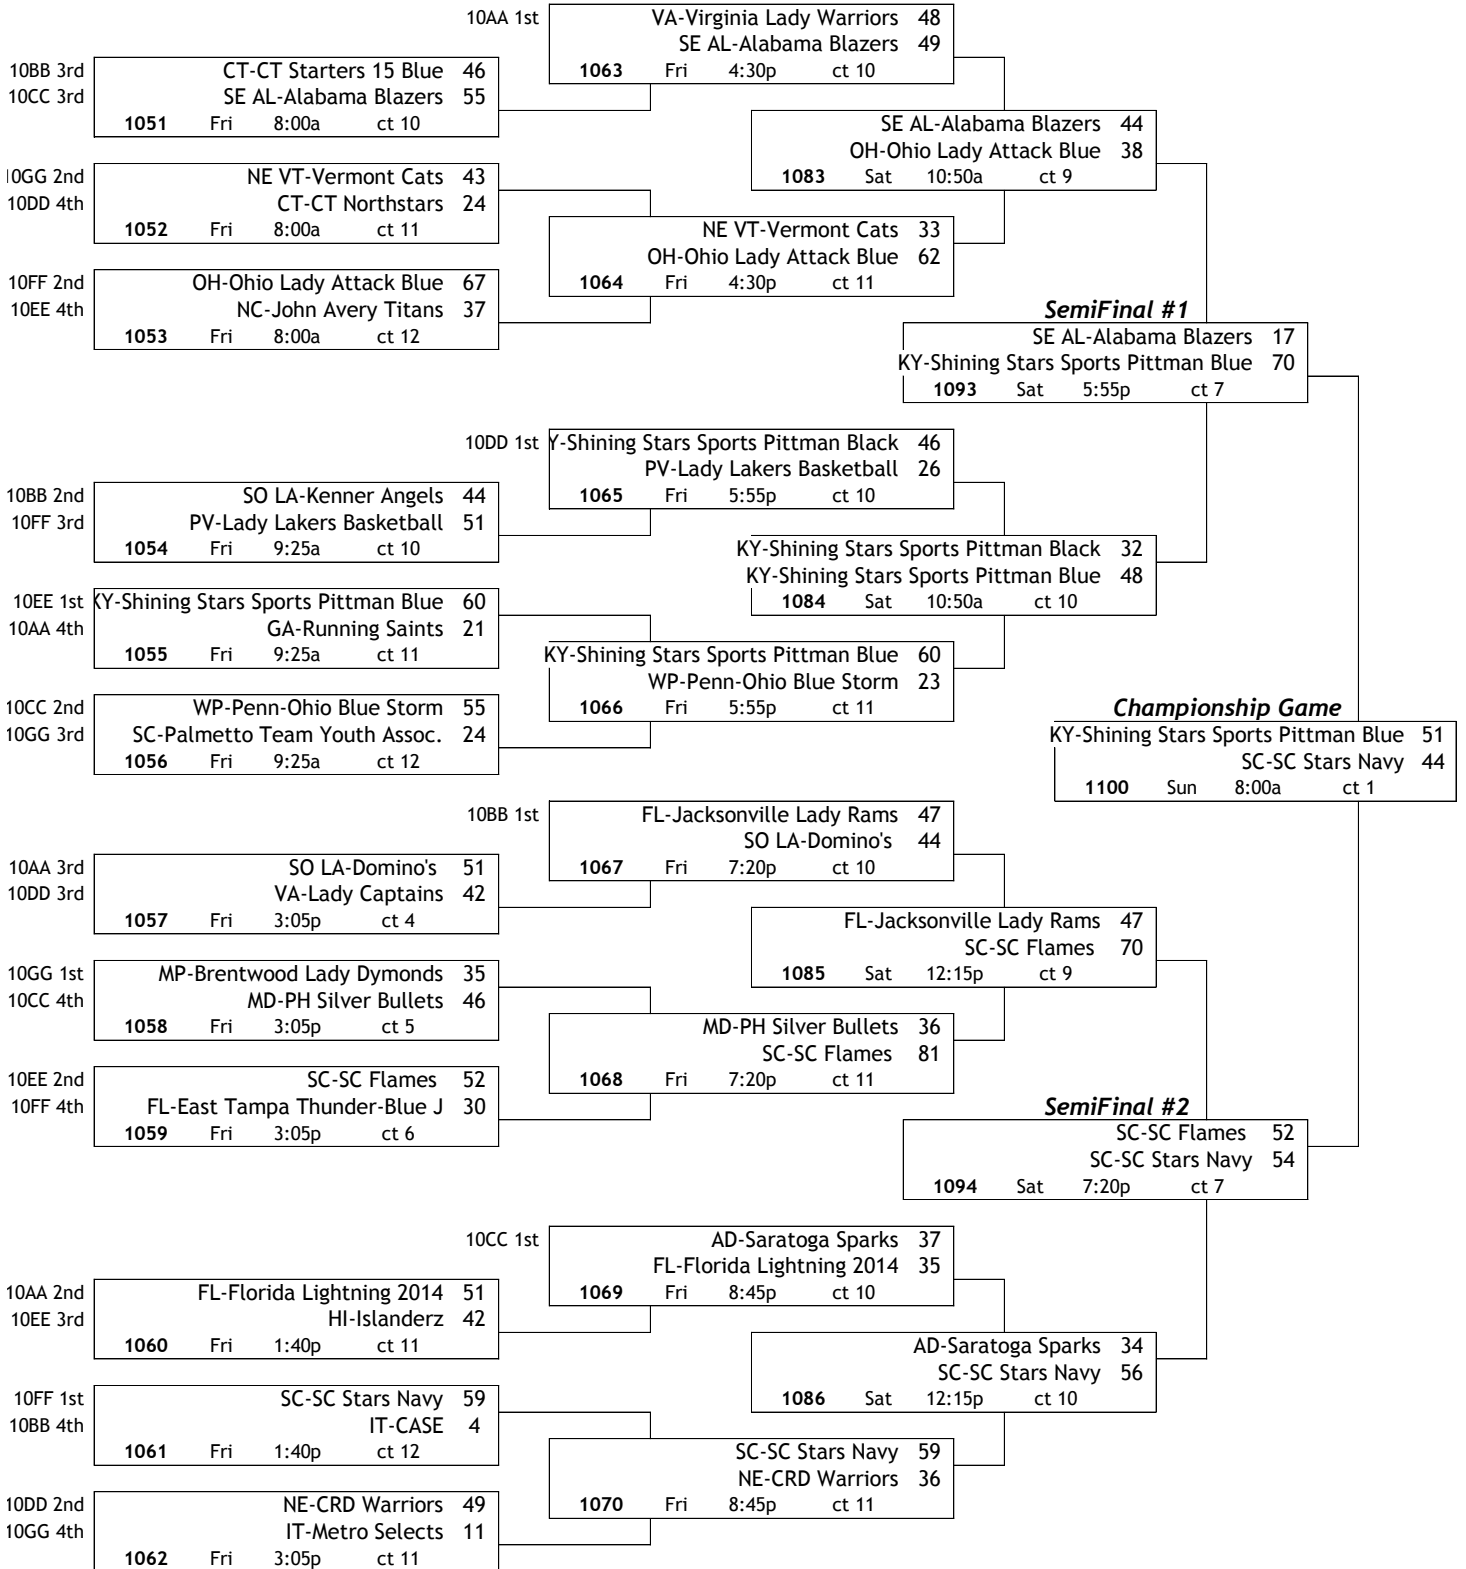

2012 AAU Girls Basketball National Tournament

10th Grade Division II

1st Place: KY-Shining Stars Sports Pittman Blue
2nd Place: SC-SC Stars Navy

KEY:

home	0	<score
visitor	0	<score
game #	day	time
		court

Courts:
 1-6 = HP Fieldhouse
 7-12 = Jostens Center
 13-18 = Orlando Sports Center

2012 AAU Girls Basketball National Tournament

10th Grade Division II

- 3rd: SC-SC Flames
- 4th: SE AL-Alabama Blazers
- 5th: KY-Shining Stars Sports Pittman Black
- 6th: FL-Jacksonville Lady Rams
- 7th: OH-Ohio Lady Attack Blue
- 8th: AD-Saratoga Sparks
- 9th: FL-Florida Lightning 2014
- 10th: HI-Islanderz
- 11th: VA-Virginia Lady Warriors
- 12th: SO LA-Kenner Angels

Courts:
 1-6 = HP Fieldhouse
 7-12 = Jostens Center
 13-18 = Orlando Sports Center

KEY:

home	0	<score
visitor	0	<score
game #	day	time
		court