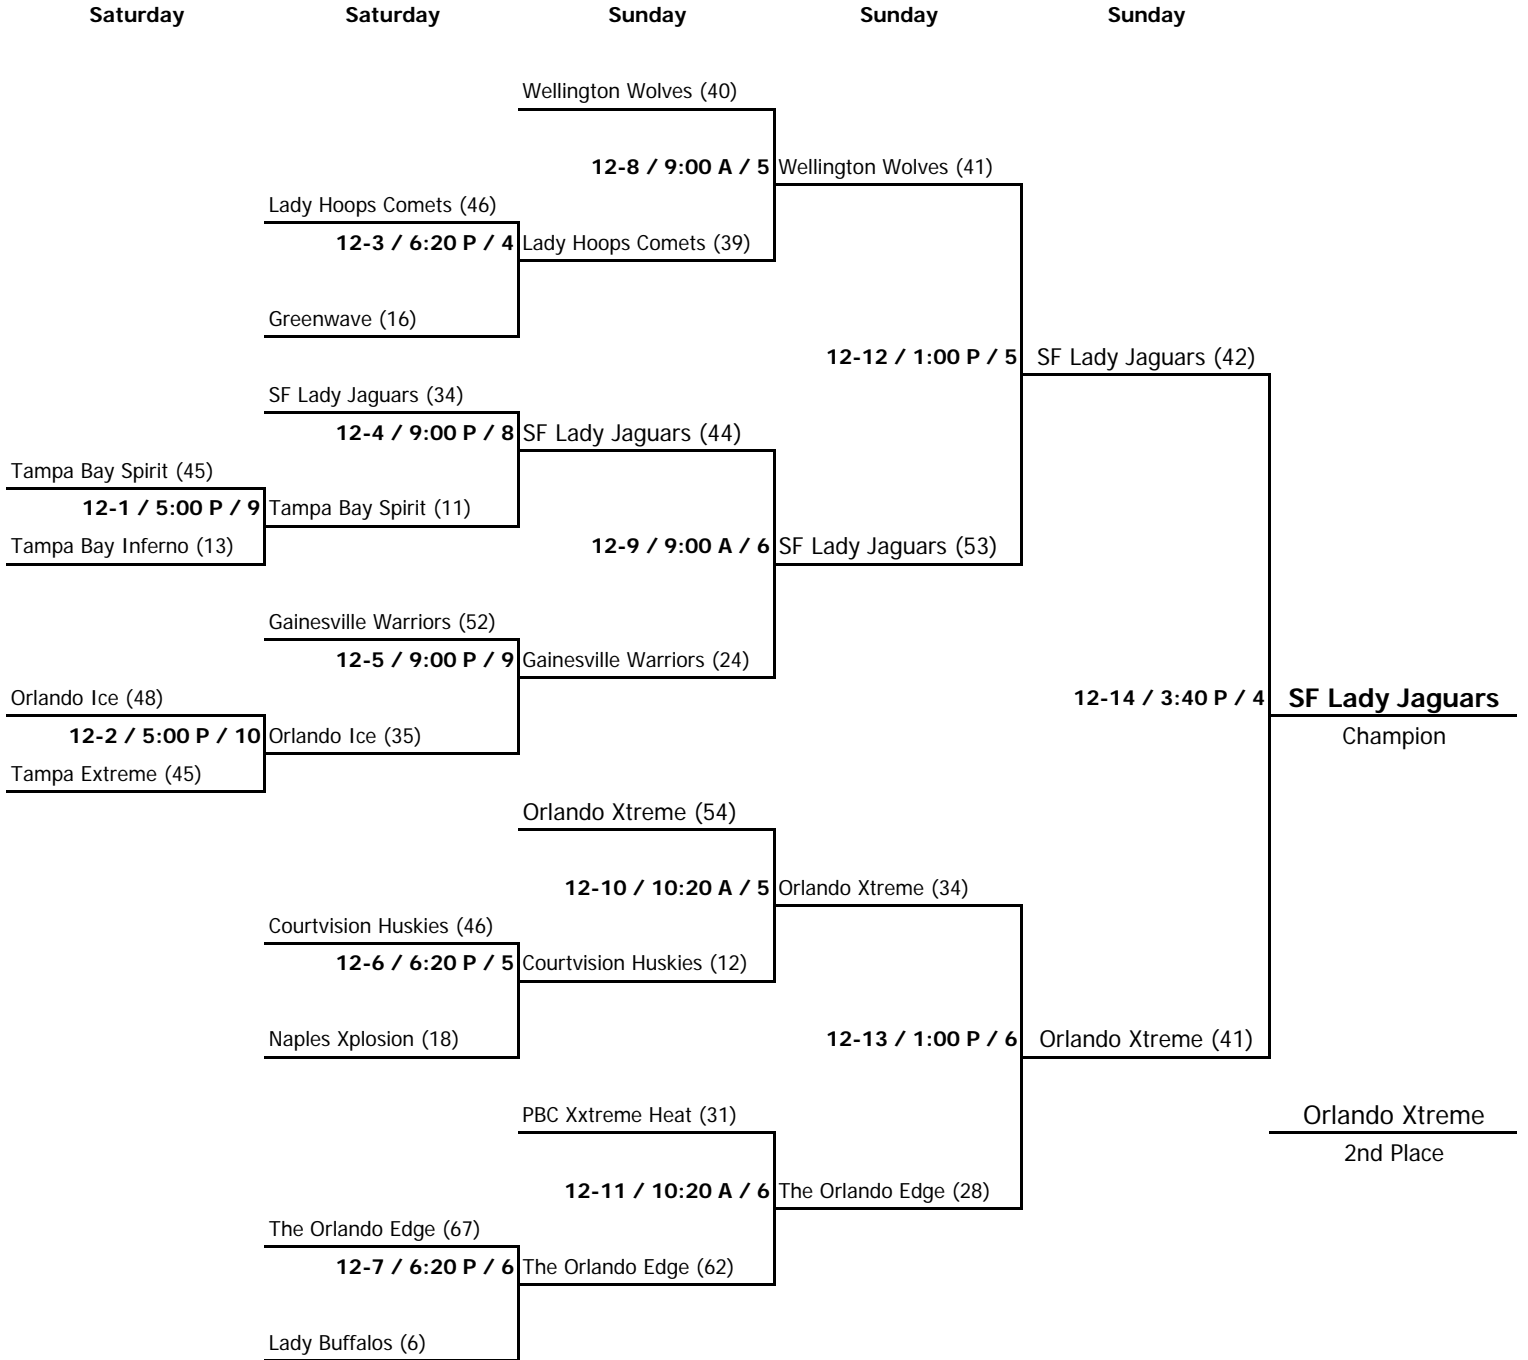

Spring Fling I - April 13-15, 2007

12:Under

home team listed on top

game # / time / court

- Courts:
- 1 = Disney 1
 - 2 = Disney 2
 - 3 = Disney 3
 - 4 = Disney 4
 - 5 = Disney 5
 - 6 = Disney 6
 - 7 = Champions 1
 - 8 = Champions 2
 - 9 = Champions 3
 - 10 = Champions 4