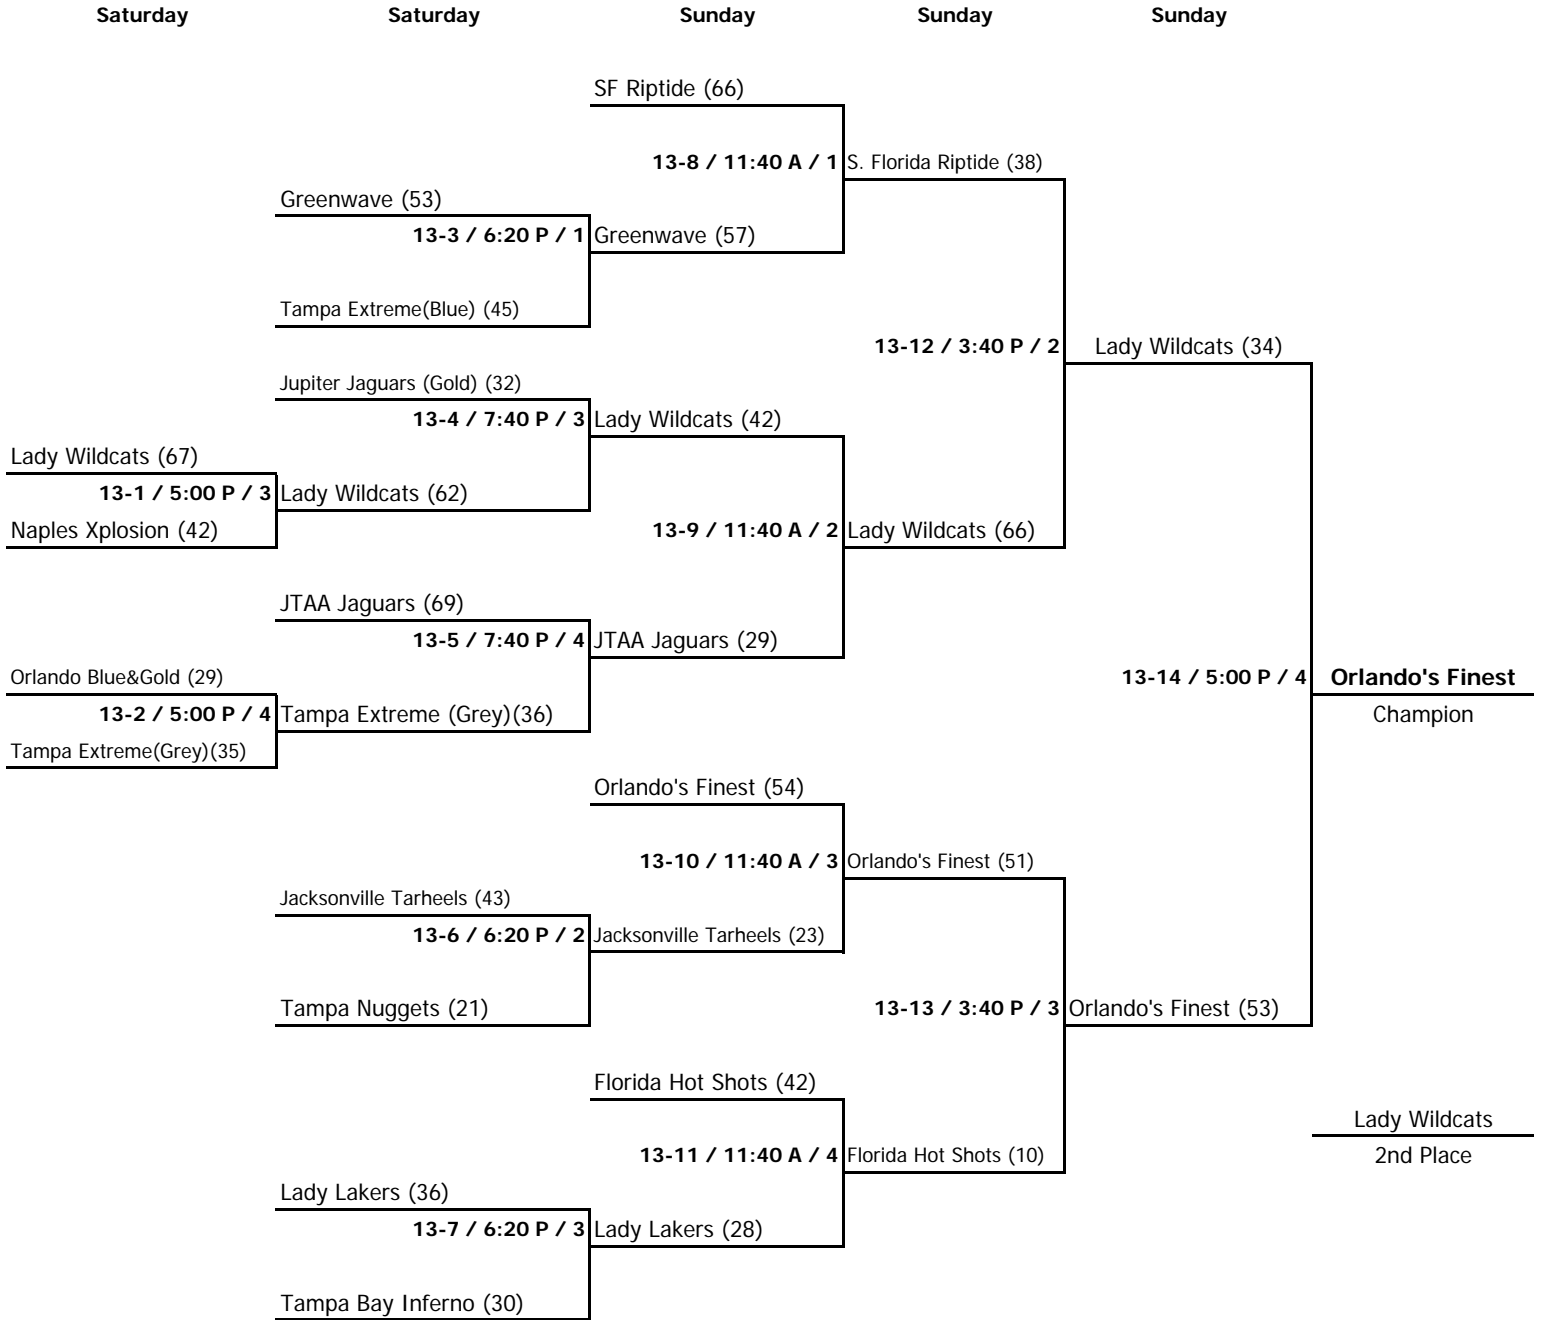

# Spring Fling I - April 13-15, 2007

## 13:Under

home team listed on top

game # / time / court

- Courts:
- 1 = Disney 1
  - 2 = Disney 2
  - 3 = Disney 3
  - 4 = Disney 4
  - 5 = Disney 5
  - 6 = Disney 6
  - 7 = Champions 1
  - 8 = Champions 2
  - 9 = Champions 3
  - 10 = Champions 4