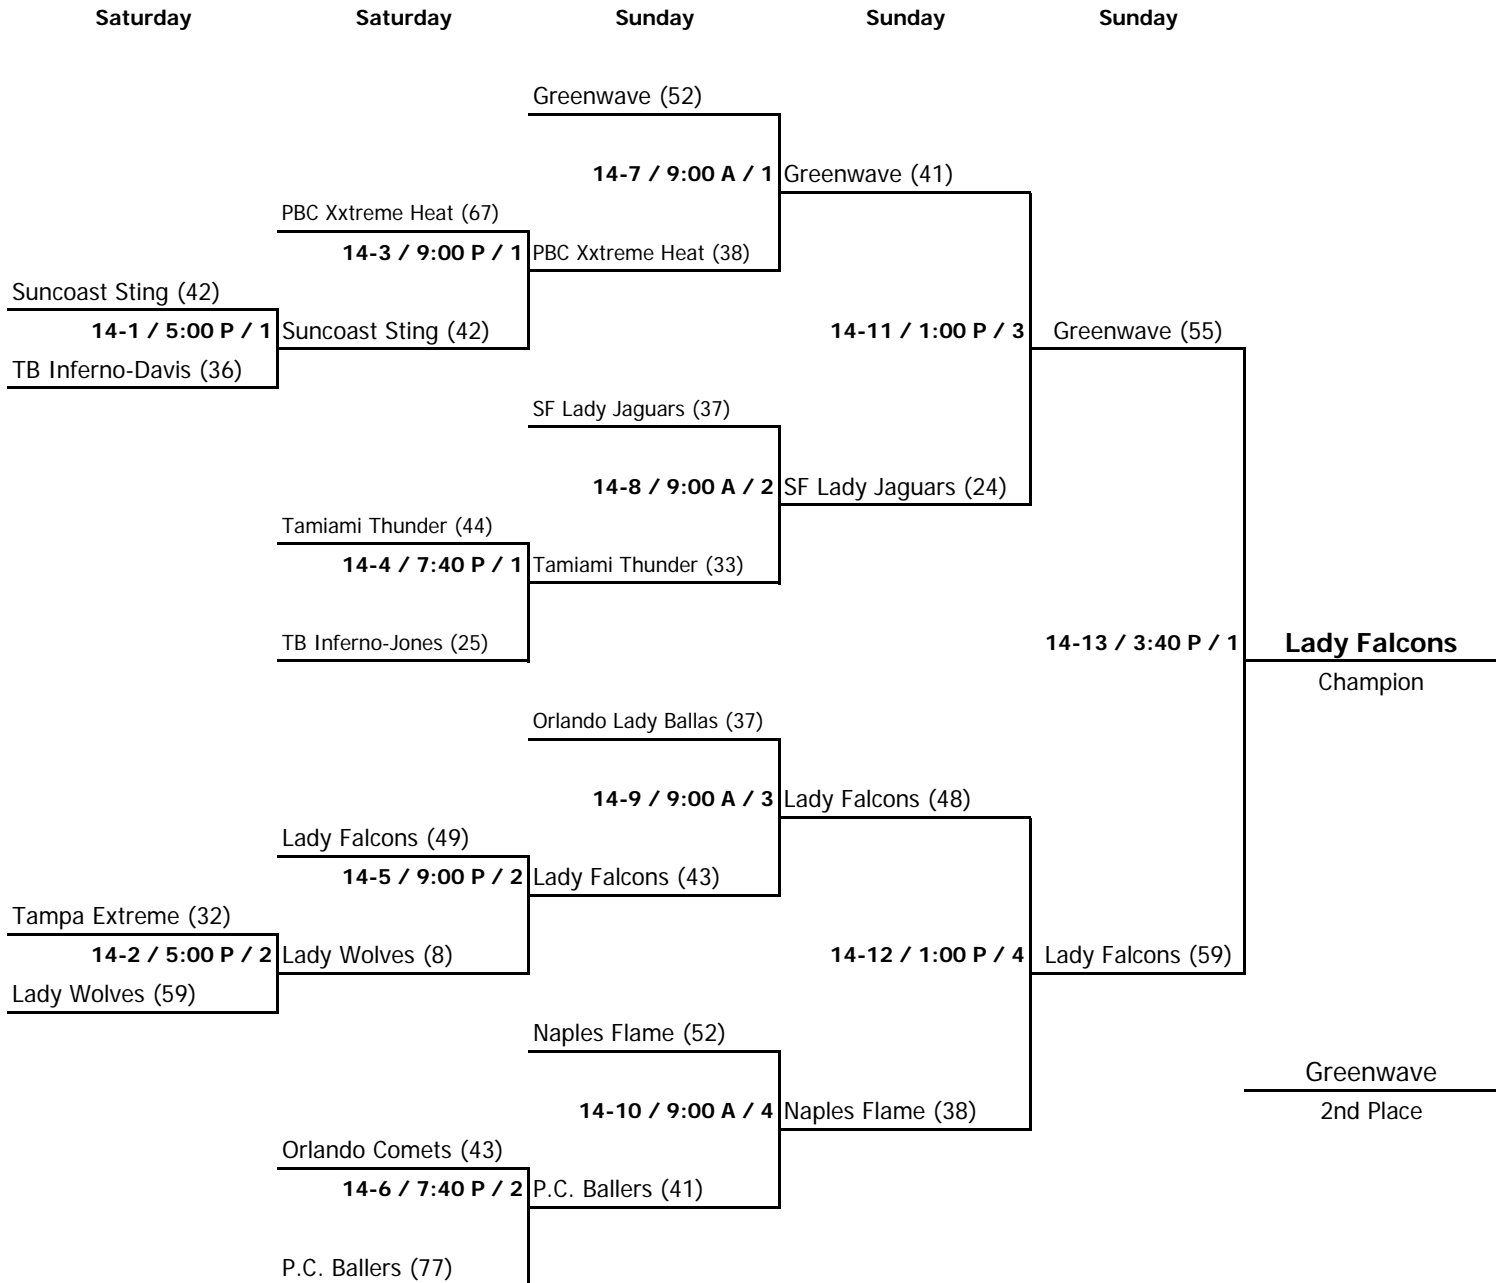

Spring Fling I - April 13-15, 2007

14:Under

POOL 14P

W	L	Points	
3		24	14P-1 Greenwave
	3	-39	14P-2 Tampa Bay Inferno-Davis
1	2	-7	14P-3 P.C. Ballers
2	1	22	14P-4 Lady Falcons

	home	score	visitor	score	time	court
Fri	14P-2	<u>28</u>	14P-3	<u>57</u>	6:20 P	6
Fri	14P-4	<u>46</u>	14P-1	<u>47</u>	7:40 P	6
Sat	14P-2	<u>17</u>	14P-4	<u>69</u>	9:00 A	1
Sat	14P-1	<u>50</u>	14P-3	<u>40</u>	9:00 A	2
Sat	14P-3	<u>58</u>	14P-4	<u>68</u>	1:00 P	3
Sat	14P-1	<u>53</u>	14P-2	<u>18</u>	1:00 P	4

POOL 14R

W	L	Points	
	2	-6	14R-1 Tampa Extreme
2		16	14R-2 South Florida Lady Jaguars
1	1	-10	14R-3 Orlando Comets (Blue)

	home	score	visitor	score	time	court
Fri	14R-3	<u>53</u>	14R-1	<u>52</u>	9:00 P	4
Sat	14R-2	<u>44</u>	14R-3	<u>33</u>	9:00 A	5
Sat	14R-1	<u>44</u>	14R-2	<u>49</u>	1:00 P	1

POOL 14S

W	L	Points	
	2	-23	14S-1 Suncoast Sting
2		26	14S-2 Orlando Lady Ballas
1	1	-3	14S-3 Tamiami Thunder

	home	score	visitor	score	time	court
Fri	14S-3	<u>42</u>	14S-1	<u>32</u>	9:00 P	3
Sat	14S-2	<u>64</u>	14S-3	<u>45</u>	9:00 A	6
Sat	14S-1	<u>35</u>	14S-2	<u>61</u>	1:00 P	2

Courts: 1 = Disney 1 7 = Champions 1
 2 = Disney 2 8 = Champions 2
 3 = Disney 3 9 = Champions 3
 4 = Disney 4 10 = Champions 4
 5 = Disney 5
 6 = Disney 6

Spring Fling I - April 13-15, 2007

14:Under

home team listed on top