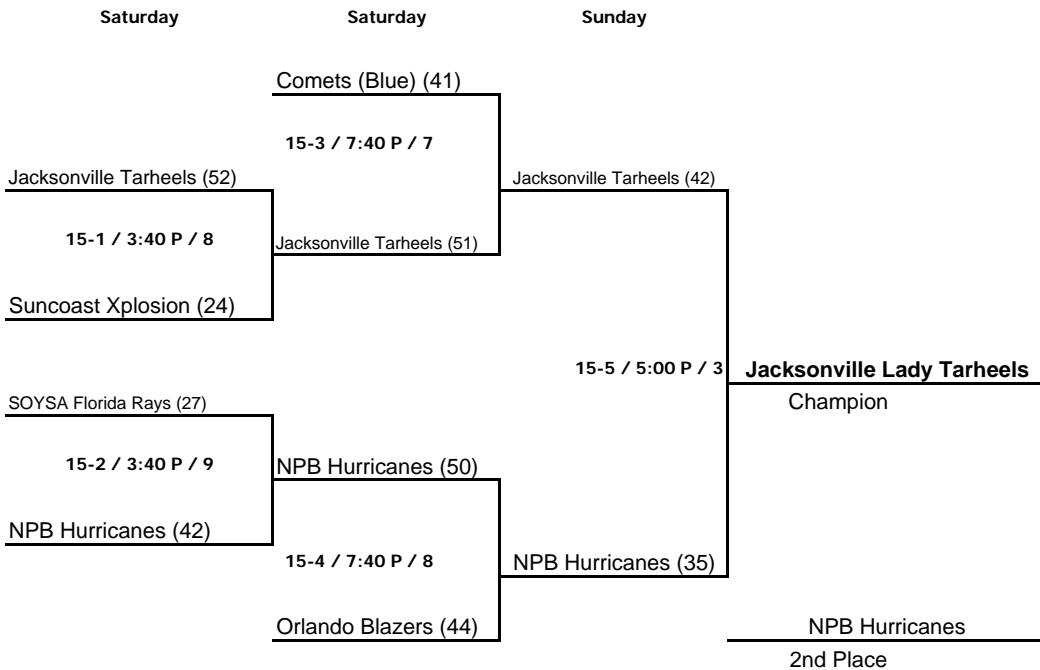

Spring Fling I - April 13-15, 2007

15:Under

POOL T

W	L	Points
1	1	7
	2	-20
2		13

T - 1 Jacksonville Lady Tarheels
 T - 2 NPB Hurricanes
 T - 3 Orlando Blazers

	home	score	visitor	score	time	court
Fri	T - 1	58	T - 2	38	5:00 P	3
Fri	T - 2	36	T - 3	43	9:00 P	1
Sat	T - 3	52	T - 1	46	11:40 A	3

POOL U

W	L	Points
2		25
1	1	1
	2	-26

U - 1 Comets (Blue)
 U - 2 SOYSA Florida Rays
 U - 3 Suncoast Xplosion Splendor

	home	score	visitor	score	time	court
Fri	U - 1	54	U - 2	42	5:00 P	4
Fri	U - 2	41	U - 3	27	9:00 P	2
Sat	U - 3	45	U - 1	67	11:40 A	9