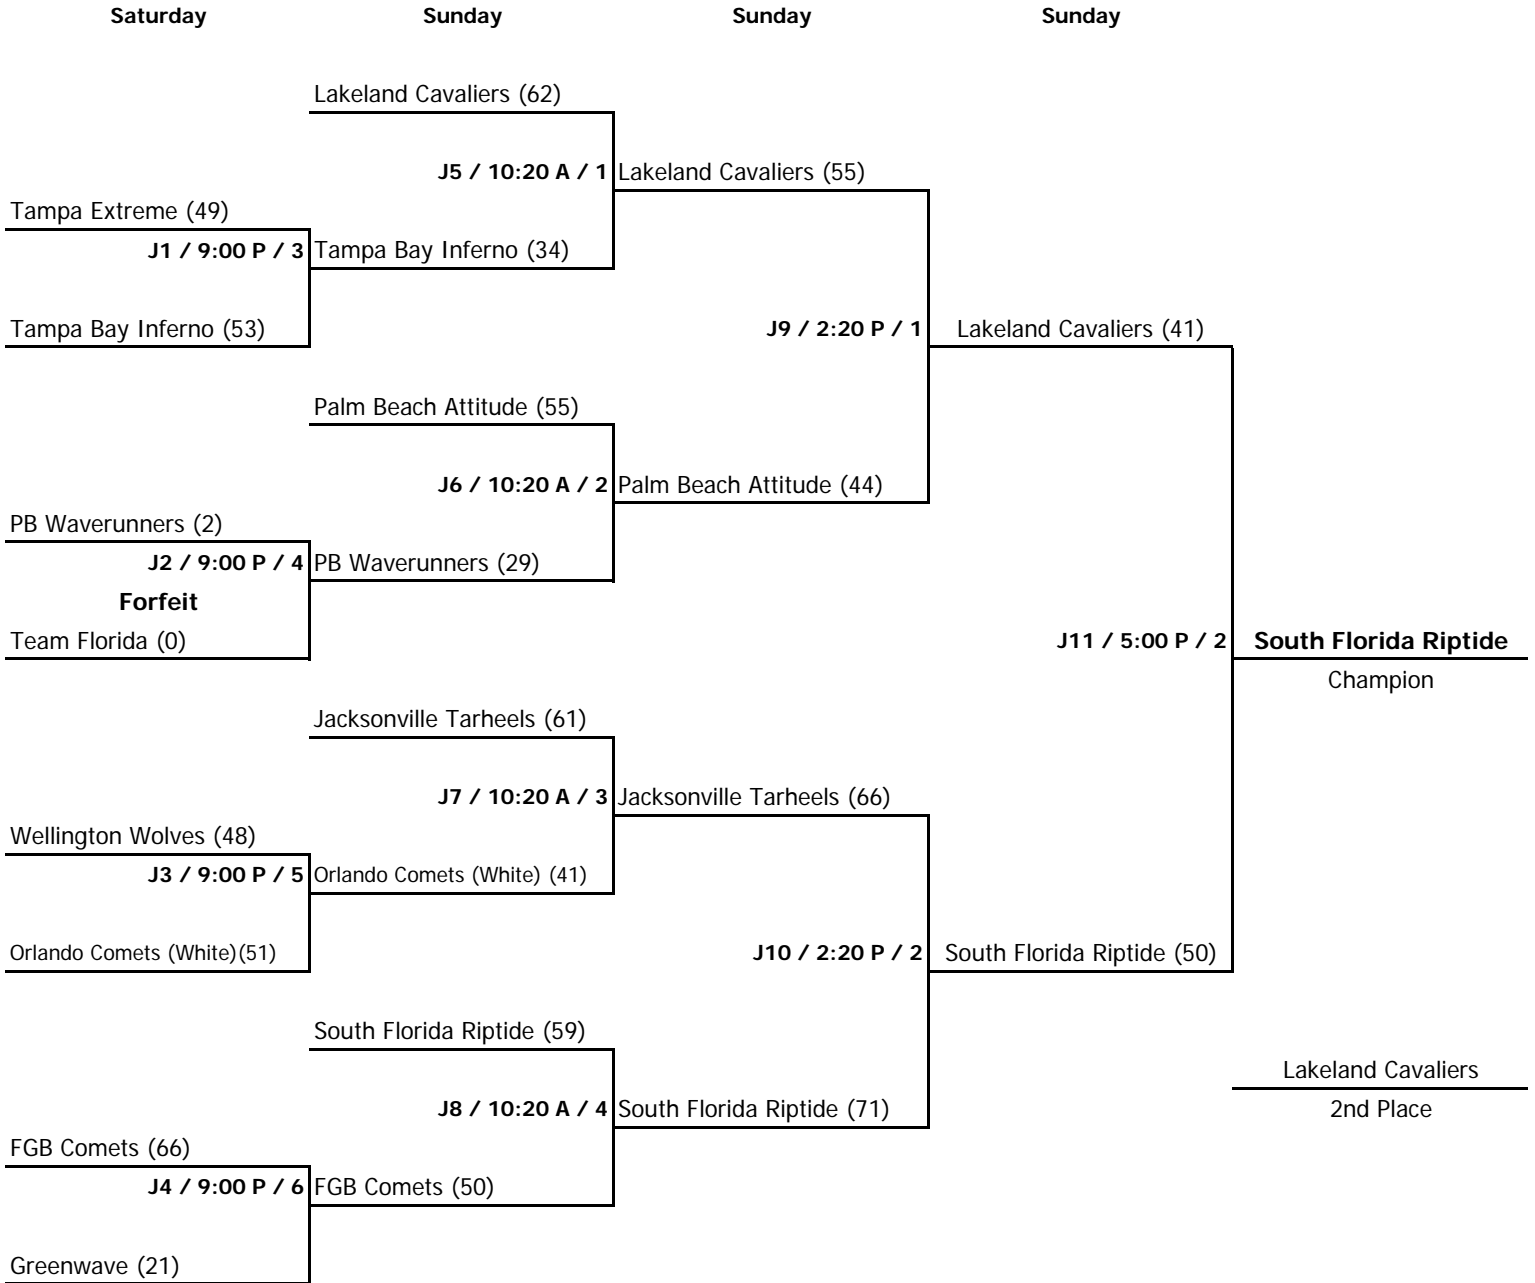

POOL Y

W	L	Points
	2	-18
1	1	-5
2		23

- Y - 1 Tampa Bay Inferno
- Y - 2 Palm Beach Waverunners
- Y - 3 Jacksonville Lady Tarheels

	home	score	visitor	score	time	court
Sat	Y - 3	<u>60</u>	Y - 1	<u>47</u>	9:00 A	9
Sat	Y - 2	<u>47</u>	Y - 3	<u>57</u>	1:00 P	9
Sat	Y - 1	<u>39</u>	Y - 2	<u>44</u>	5:00 P	7

POOL Z

W	L	Points
2		26
	2	-15
1	1	-11

- Z - 1 South Florida Riptide
- Z - 2 Team Florida
- Z - 3 Tampa Extreme

	home	score	visitor	score	time	court
Sat	Z - 3	<u>28</u>	Z - 1	<u>49</u>	9:00 A	10
Sat	Z - 2	<u>41</u>	Z - 3	<u>43</u>	1:00 P	10
Sat	Z - 1	<u>71</u>	Z - 2	<u>28</u>	5:00 P	8

- Courts: 1 = Disney 1
 2 = Disney 2
 3 = Disney 3
 4 = Disney 4
 5 = Disney 5
 6 = Disney 6
 7 = Champions 1
 8 = Champions 2
 9 = Champions 3
 10 = Champions 4

Spring Fling I - April 13-15, 2007

Junior Girls

home team listed on top

Courts: 1 = Disney 1
 2 = Disney 2
 3 = Disney 3
 4 = Disney 4
 5 = Disney 5
 6 = Disney 6

7 = Champions 1
 8 = Champions 2
 9 = Champions 3
 10 = Champions 4

game # / time / court