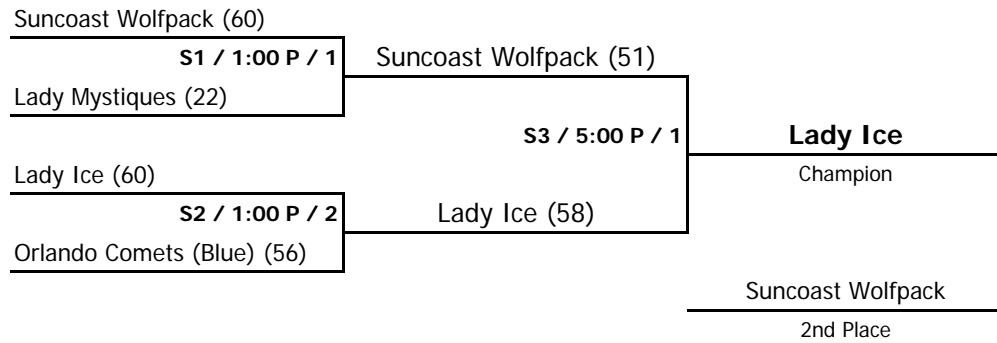

## Senior Girls

### POOL SS

W	L	Points		
	3	-39	SS-1	Lady Mystiques
3		24	SS-2	Suncoast Wolfpack
1	2	0	SS-3	Orlando Comets (Blue)
2	1	15	SS-4	Lady Ice

	home	score	visitor	score	time	court
Sat	SS-2	<u>65</u>	SS-3	<u>56</u>	11:40 A	1
Sat	SS-4	<u>52</u>	SS-1	<u>36</u>	11:40 A	2
Sat	SS-2	<u>61</u>	SS-4	<u>59</u>	3:40 P	3
Sat	SS-1	<u>33</u>	SS-3	<u>66</u>	3:40 P	4
Sat	SS-3	<u>58</u>	SS-4	<u>62</u>	7:40 P	5
Sat	SS-1	<u>23</u>	SS-2	<u>53</u>	7:40 P	6

**Sunday**

**Sunday**

**home team listed on top**

**game # / time / court**

- Courts:
- 1 = Disney 1
  - 2 = Disney 2
  - 3 = Disney 3
  - 4 = Disney 4
  - 5 = Disney 5
  - 6 = Disney 6
  - 7 = Champions 1
  - 8 = Champions 2
  - 9 = Champions 3
  - 10 = Champions 4