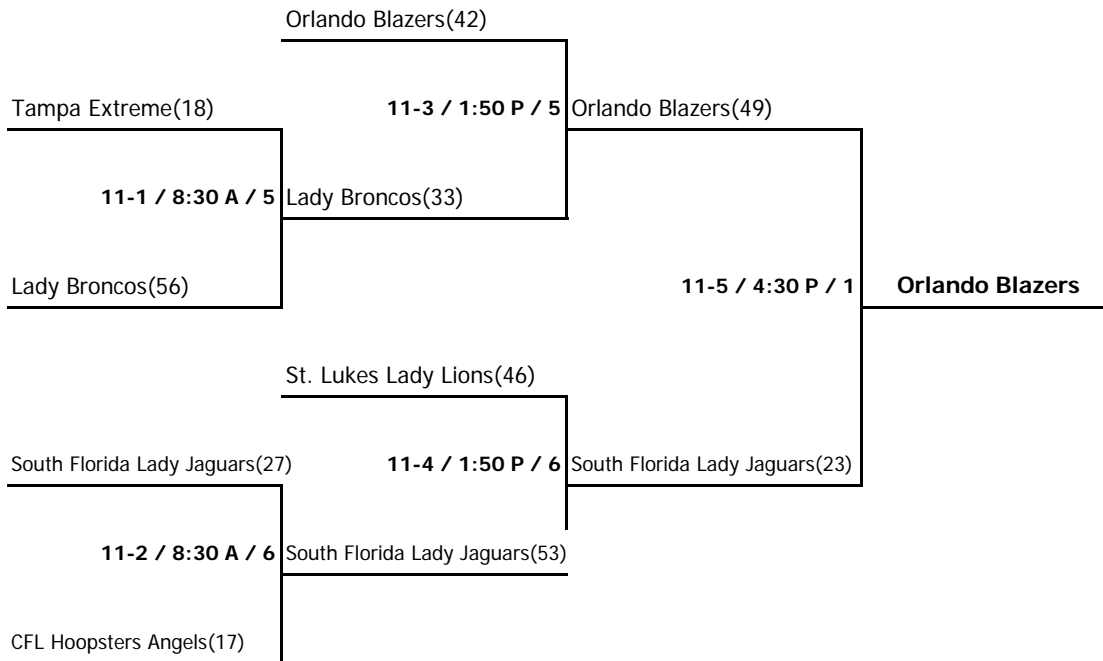

### POOL 11B

W	L	Points	
	2	-4	11B-1 Lady Broncos
1	1	-3	11B-2 South Florida Lady Jaguars
2		7	11B-3 Orlando Blazers

home	score	visitor	score	day	time	court
11B-3	<u>36</u>	11B-1	<u>35</u>	Fri	4:00 P	1
11B-2	<u>33</u>	11B-3	<u>39</u>	Sat	3:10 P	10
11B-1	<u>42</u>	11B-2	<u>45</u>	Sat	7:10 P	10

home team listed first in pool play

### POOL 11C

W	L	Points	
	3	-39	11C-1 Gainesville Warriors
3		39	11C-2 St. Lukes Lady Lions
1	2	13	11C-3 Tampa Extreme
1	2	-13	11C-4 CFL Hoopsters Angels

home	score	visitor	score	day	time	court
11C-2	<u>32</u>	11C-3	<u>19</u>	Sat	9:50 A	2
11C-4	<u>32</u>	11C-1	<u>12</u>	Sat	9:50 A	3
11C-2	<u>43</u>	11C-4	<u>13</u>	Sat	3:10 P	11
11C-1	<u>10</u>	11C-3	<u>43</u>	Sat	3:10 P	12
11C-3	<u>37</u>	11C-4	<u>17</u>	Sat	7:10 P	11
11C-1	<u>8</u>	11C-2	<u>42</u>	Sat	7:10 P	12

Sunday

Sunday

Sunday

**Team(s) that qualified for Nationals**

**South Florida Lady Jaguars**