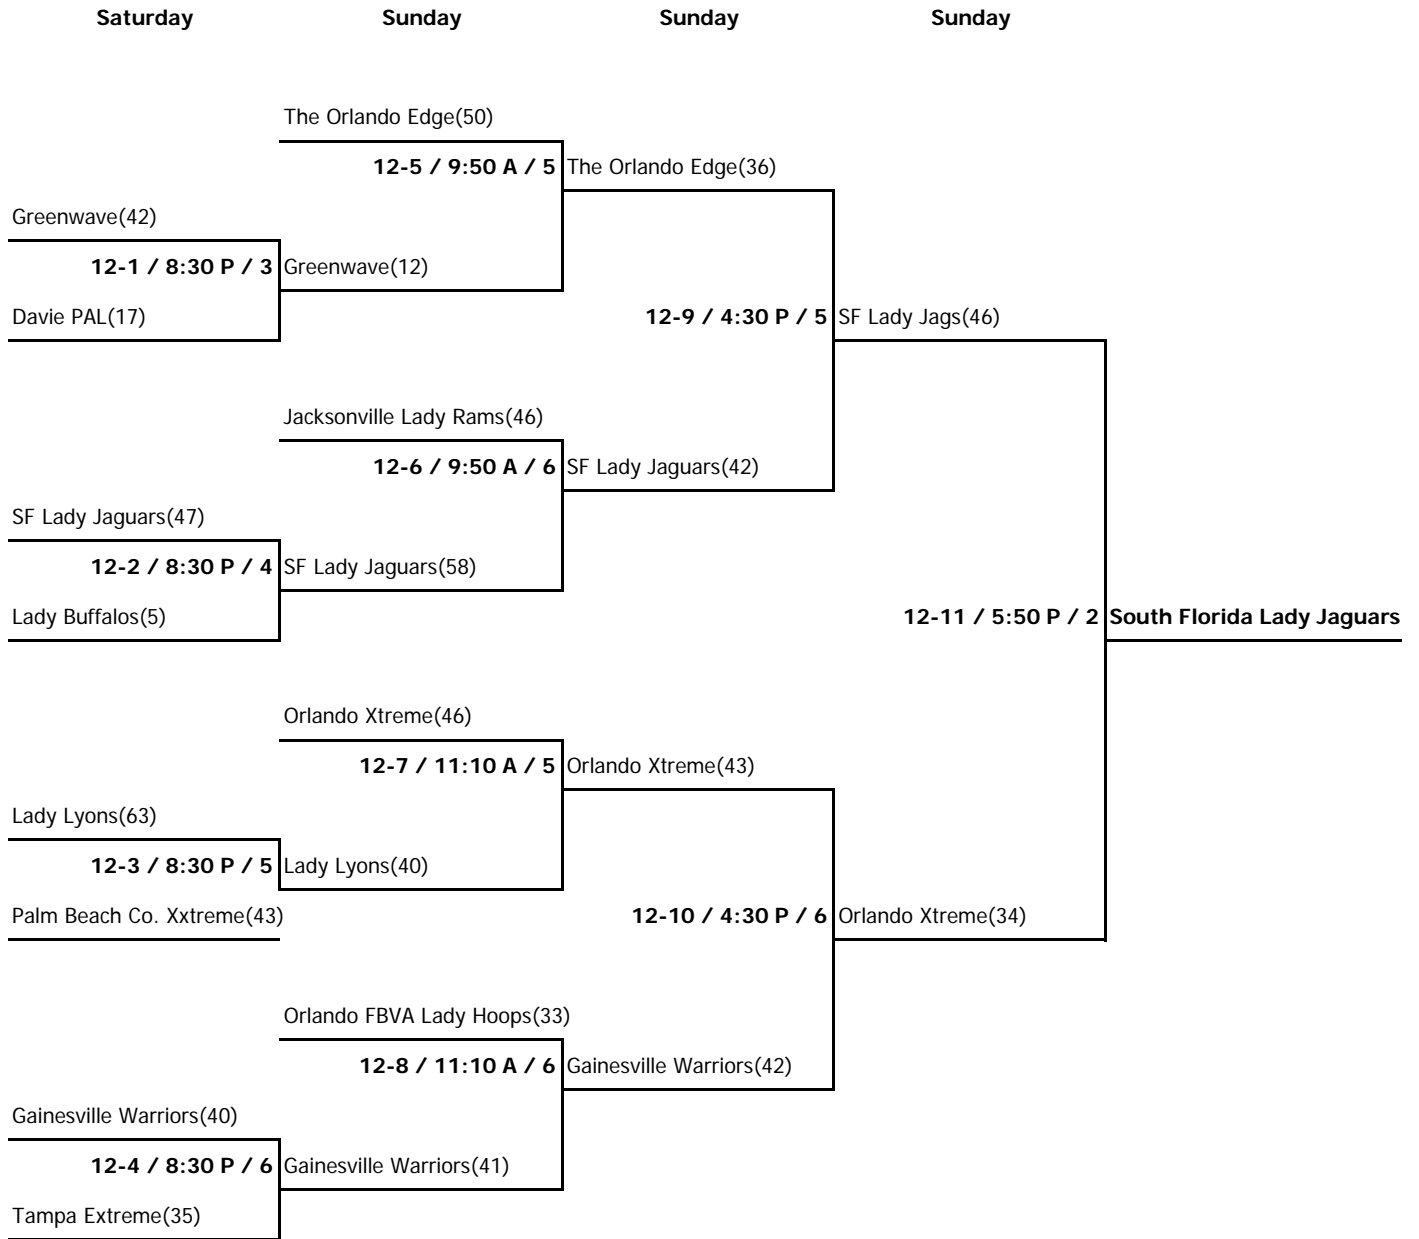

GIRLS SPRING FLING II at Disney - May 11-13, 2007
12:Under

POOL 12F

W L Points

2		22
1	1	2
	2	-24

12F-1 The Orlando Edge
12F-2 Gainesville Warriors
12F-3 Palm Beach Co. Xtreme Heat

home	score	visitor	score	day	time	court
12F-3	50	12F-1	61	Sat	11:10 A	7
12F-2	57	12F-3	31	Sat	1:50 P	7
12F-1	55	12F-2	44	Sat	4:30 P	7

POOL 12G

W L Points

2		20
1	1	0
	2	-20

12G-1 Jacksonville Lady Rams
12G-2 Lady Lyons
12G-3 Tampa Extreme

home	score	visitor	score	day	time	court
12G-3	40	12G-1	47	Sat	11:10 A	8
12G-2	67	12G-3	26	Sat	1:50 P	8
12G-1	42	12G-2	21	Sat	4:30 P	8

POOL 12H

W L Points

	2	-13
2		20
1	1	6

12H-1 Davie PAL
12H-2 Orlando Xtreme
12H-3 South Florida Lady Jaguars

home	score	visitor	score	day	time	court
12H-3	51	12H-1	15	Sat	11:10 A	9
12H-2	32	12H-3	25	Sat	1:50 P	9
12H-1	14	12H-2	54	Sat	4:30 P	9

POOL 12I

W L Points

1	1	0
	2	-26
2		26

12I-1 Greenwave
12I-2 Lady Buffalos
12I-3 Orlando FBVA Lady Hoops Comets

home	score	visitor	score	day	time	court
12I-3	49	12I-1	18	Sat	11:10 A	10
12I-2	6	12I-3	57	Sat	1:50 P	10
12I-1	54	12I-2	5	Sat	4:30 P	10

home team listed first in pool play

Courts: 1 = Disney 1	4 = Disney 4	7 = Champions	10 = Champions
2 = Disney 2	5 = Disney 5	8 = Champions	11 = Celebration
3 = Disney 3	6 = Disney 6	9 = Champions	12 = Cypress Creek
			13 = Osceola

GIRLS SPRING FLING II at Disney - May 11-13, 2007
12:Under

Team(s) that qualified for Nationals

The Orlando Edge

Gainesville Warriors