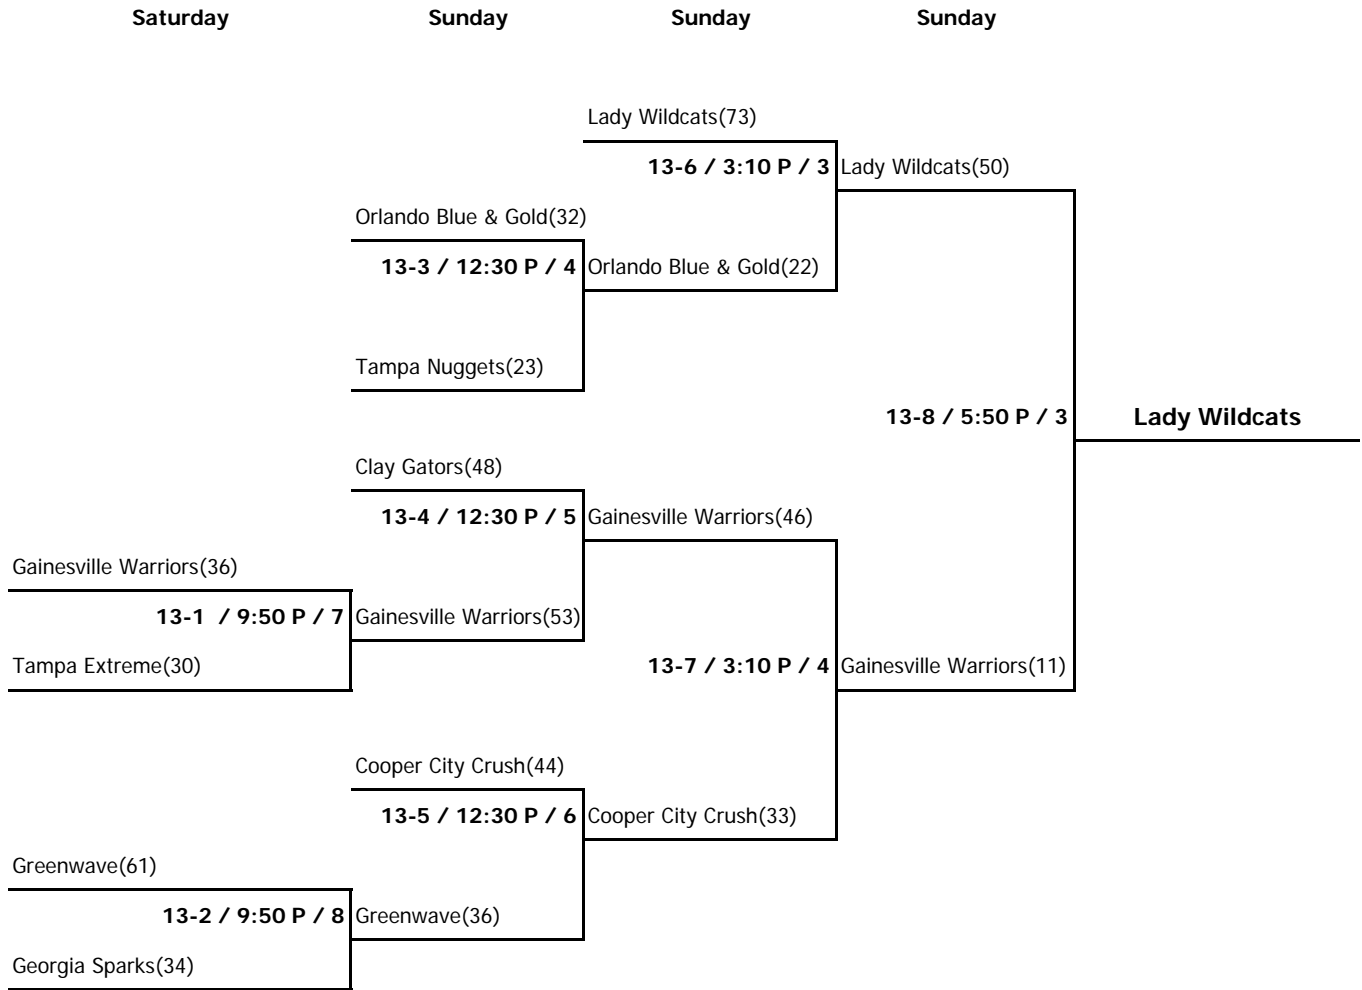

GIRLS SPRING FLING II at Disney - May 11-13, 2007
13:Under

POOL 13J

W L Points

2		26
1	1	-10
	2	-16

13J-1 Lady Wildcats
13J-2 Greenwave
13J-3 Tampa Extreme

home	score	visitor	score	day	time	court
13J-3	<u>37</u>	13J-1	<u>61</u>	Sat	9:50 A	4
13J-2	<u>43</u>	13J-3	<u>40</u>	Sat	3:10 P	7
13J-1	<u>40</u>	13J-2	<u>33</u>	Sat	7:10 P	2

POOL 13K

W L Points

	2	-26
1	1	0
2		26

13K-1 Georgia Sparks
13K-2 Orlando Blue & Gold
13K-3 Clay Gators

home	score	visitor	score	day	time	court
13K-3	<u>57</u>	13K-1	<u>22</u>	Sat	9:50 A	5
13K-2	<u>33</u>	13K-3	<u>60</u>	Sat	3:10 P	8
13K-1	<u>41</u>	13K-2	<u>63</u>	Sat	7:10 P	3

POOL 13L

W L Points

	2	-26
2		26
1	1	0

13L-1 Tampa Nuggets
13L-2 Cooper City Crush
13L-3 Gainesville Warriors

home	score	visitor	score	day	time	court
13L-3	<u>50</u>	13L-1	<u>7</u>	Sat	9:50 A	6
13L-2	<u>46</u>	13L-3	<u>28</u>	Sat	3:10 P	9
13L-1	<u>23</u>	13L-2	<u>47</u>	Sat	7:10 P	4

home team listed first in pool play

Courts: 1 = Disney 1	4 = Disney 4	7 = Champions	10 = Champions
2 = Disney 2	5 = Disney 5	8 = Champions	11 = Celebration
3 = Disney 3	6 = Disney 6	9 = Champions	12 = Cypress Creek
			13 = Osceola

GIRLS SPRING FLING II at Disney - May 11-13, 2007
13:Under

Team(s) that qualified for Nationals

Gainesville Warriors