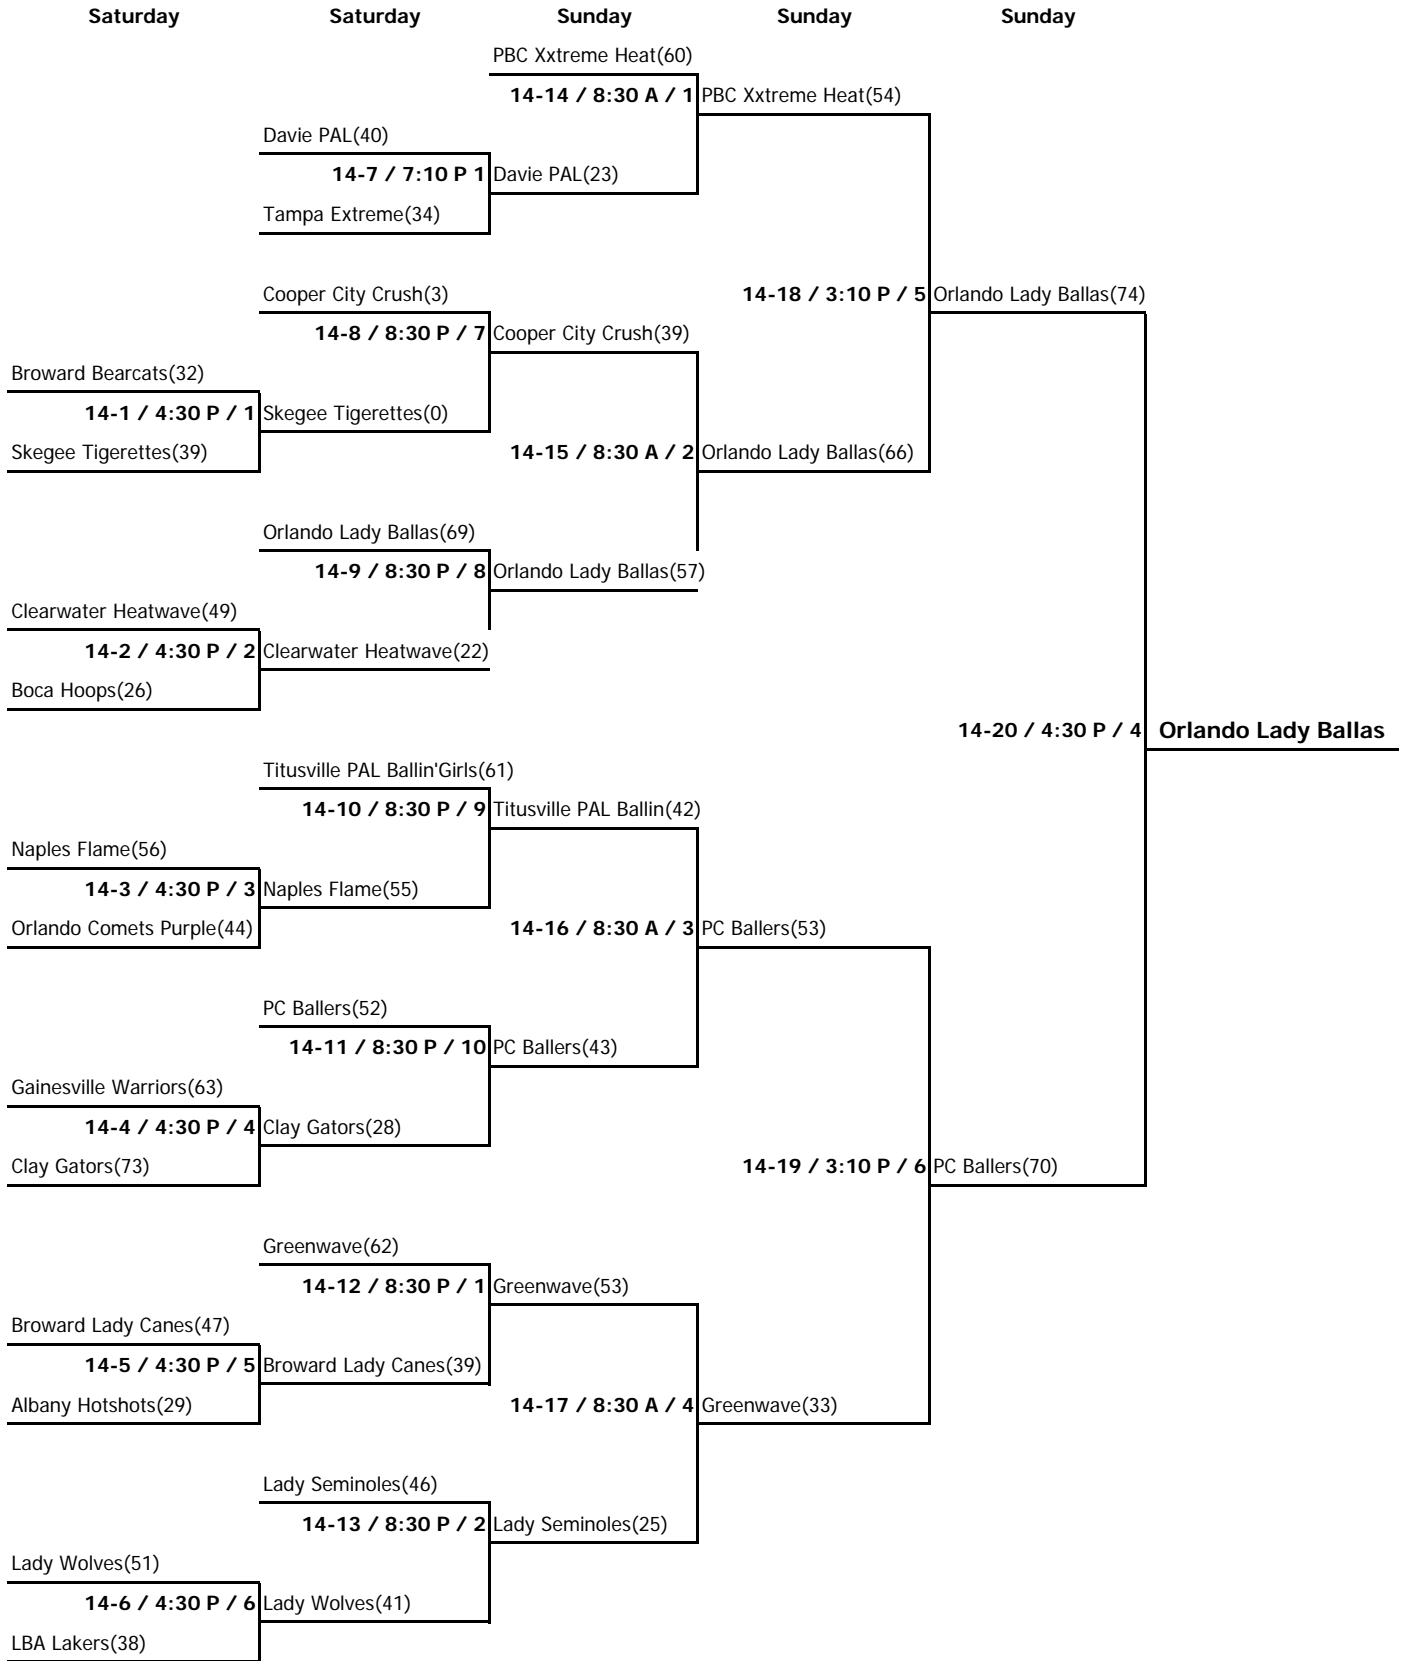

GIRLS SPRING FLING II at Disney - May 11-13, 2007
14:Under

POOL 14M

W	L	Points					
2		26	14M-1	Palm Beach Co. Xtreme Heat			
1	1	-4	14M-2	Broward Lady Canes			
	2	-22	14M-3	Clay Gators			
home	score	visitor	score	day	time	court	
14M-3	42	14M-1	63	Fri	5:20 P	1	
14M-2	55	14M-3	46	Sat	8:30 A	12	
14M-1	58	14M-2	39	Sat	12:30 P	7	

POOL 14N

W	L	Points					
1	1	3	14N-1	Clearwater Heatwave			
	2	-26	14N-2	LBA Lakers			
2		23	14N-3	Cooper City Crush			
home	score	visitor	score	day	time	court	
14N-3	35	14N-1	25	Fri	5:20 P	2	
14N-2	25	14N-3	65	Sat	8:30 A	5	
14N-1	58	14N-2	29	Sat	12:30 P	8	

POOL 14P

W	L	Points					
	2	-14	14P-1	Tampa Extreme			
1	1	-12	14P-2	Lady Wolves			
2		26	14P-3	Orlando Lady Ballas			
home	score	visitor	score	day	time	court	
14P-3	67	14P-1	52	Fri	5:20 P	3	
14P-2	55	14P-3	75	Sat	8:30 A	6	
14P-1	46	14P-2	47	Sat	12:30 P	9	

POOL 14Q

W	L	Points					
1	1	-5	14Q-1	Gainesville Warriors			
2		26	14Q-2	Titusville PAL Ballin' Girls			
	2	-21	14Q-3	Skegee Tigerettes			
home	score	visitor	score	day	time	court	
14Q-3	39	14Q-1	47	Fri	6:40 P	2	
14Q-2	72	14Q-3	40	Sat	8:30 A	1	
14Q-1	47	14Q-2	69	Sat	12:30 P	10	

POOL 14R

W	L	Points					
2		26	14R-1	PC Ballers			
1	1	-5	14R-2	Davie PAL			
	2	-21	14R-3	Albany Hotshots			
home	score	visitor	score	day	time	court	
14R-3	23	14R-1	55	Fri	6:40 P	3	
14R-2	27	14R-3	19	Sat	8:30 A	2	
14R-1	63	14R-2	26	Sat	12:30 P	11	

POOL 14S

W	L	Points					
	2	-26	14S-1	Boca Hoops			
1	1	10	14S-2	Naples Flame			
2		16	14S-3	Greenwave			
home	score	visitor	score	day	time	court	
14S-3	50	14S-1	19	Fri	5:20 P	8	
14S-2	42	14S-3	45	Sat	8:30 A	3	
14S-1	26	14S-2	42	Sat	12:30 P	12	

POOL 14T

W	L	Points					
1	1	-1	14T-1	Broward Bearcats			
	2	-12	14T-2	Orlando Comets Purple			
2		13	14T-3	Lady Seminole			
home	score	visitor	score	day	time	court	
14T-3	55	14T-1	52	Fri	8:00 P	8	
14T-2	63	14T-3	73	Sat	8:30 A	4	
14T-1	51	14T-2	49	Sat	11:10 A	6	

home team listed first in pool play

Courts: 1 = Disney 1	7 = Champions
2 = Disney 2	8 = Champions
3 = Disney 3	9 = Champions
4 = Disney 4	10 = Champions
5 = Disney 5	11 = Celebration
6 = Disney 6	12 = Cypress Creek
	13 = Osceola

GIRLS SPRING FLING II at Disney - May 11-13, 2007

14:Under

Team(s) that qualified for Nationals

PC Ballers

Palm Beach County Xtreme Heat