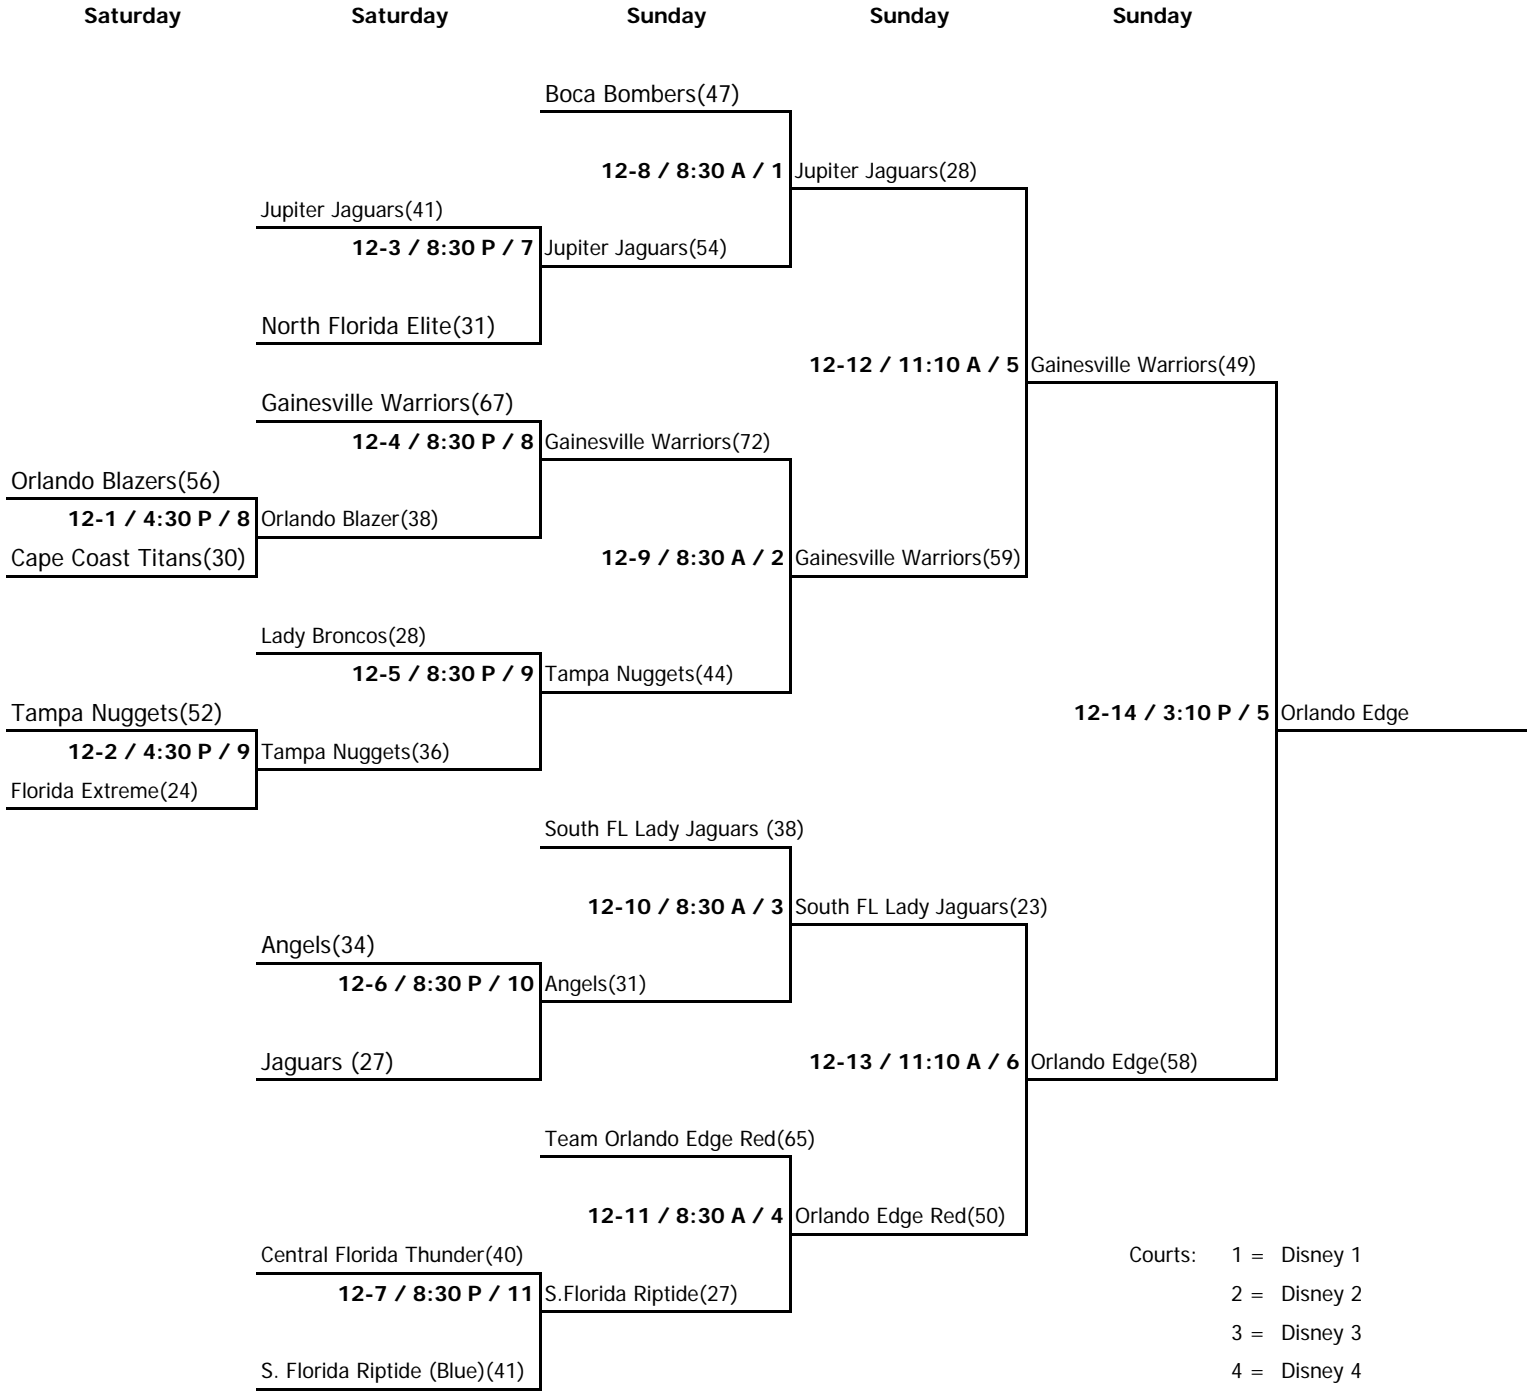

POOL 12F

W	L	Points	
1	1	-2	12F-1 Jupiter Jaguars
2		16	12F-2 Lady Broncos
	2	-14	12F-3 South Florida Riptide (Blue)

	home	score	visitor	score	time	court
Fri	12F-3	<u>63</u>	12F-1	<u>64</u>	5:20 P	4
Sat	12F-2	<u>52</u>	12F-3	<u>39</u>	9:50 A	12
Sat	12F-1	<u>47</u>	12F-2	<u>50</u>	1:50 P	6

POOL 12G

W	L	Points	
1	1	3	12G-1 Orlando Blazers
2		23	12G-2 South FL Lady Jaguars 12u
	2	-26	12G-3 North Florida Elite

	home	score	visitor	score	time	court
Fri	12G-3	<u>15</u>	12G-1	<u>52</u>	5:20 P	6
Sat	12G-2	<u>52</u>	12G-3	<u>25</u>	8:30 A	11
Sat	12G-1	<u>30</u>	12G-2	<u>40</u>	12:30 P	5

POOL 12H

W	L	Points	
1	1	13	12H-1 Tampa Nuggets
	2	-26	12H-2 Jaguars
2		26	12H-3 Team Orlando Edge Red

	home	score	visitor	score	time	court
Fri	12H-3	<u>47</u>	12H-1	<u>31</u>	6:40 P	4
Sat	12H-2	<u>5</u>	12H-3	<u>57</u>	8:30 A	12
Sat	12H-1	<u>54</u>	12H-2	<u>26</u>	12:30 P	6

12:UNDER

home team listed on top

game # / time / court

- Courts: 1 = Disney 1
 2 = Disney 2
 3 = Disney 3
 4 = Disney 4
 5 = Disney 5
 6 = Disney 6
 7 = Celebration
 8 = Poinciana
 9 = Liberty
 10 = Cypress Creek
 11 = Osceola
 12 = Windermere Prep