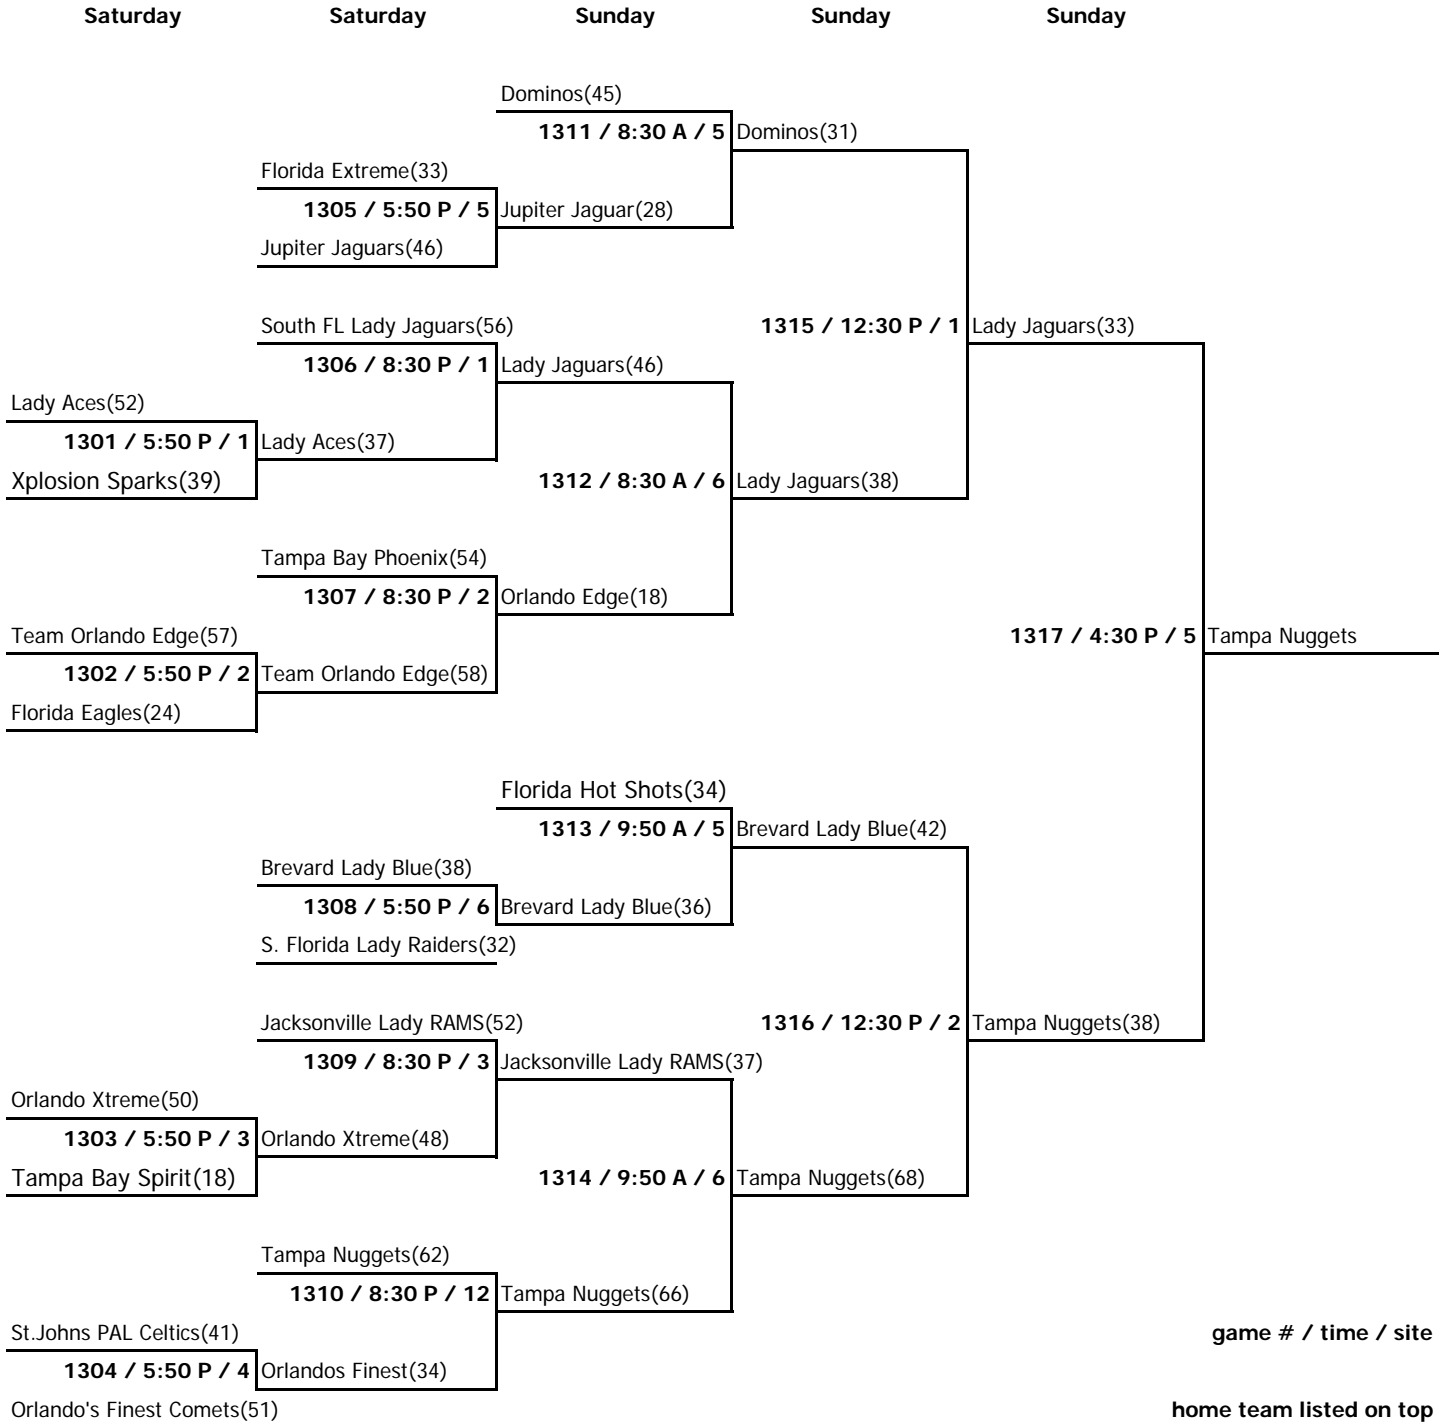

POOL 13E

W	L	Points	
1	1	-12	13E 1 St. Johns PAL Celtics
2		26	13E 2 Tampa Bay Phoenix
	2	-14	13E 3 Tampa Bay Spirit

	home	score	visitor	score	time	court
Fri	13E 3	<u>37</u>	13E 1	<u>38</u>	8:00 P	4
Sat	13E 2	<u>52</u>	13E 3	<u>26</u>	12:30 P	10
Sat	13E 1	<u>22</u>	13E 2	<u>67</u>	3:10 P	10

POOL 13F

W	L	Points	
2		25	13F 1 Tampa Nuggets
1	1	-2	13F 2 Team Orlando Edge Black
	2	-23	13F 3 Xplosion Sparks

	home	score	visitor	score	time	court
Fri	13F 3	<u>34</u>	13F 1	<u>63</u>	8:00 P	6
Sat	13F 2	<u>57</u>	13F 3	<u>47</u>	11:10 A	11
Sat	13F 1	<u>52</u>	13F 2	<u>44</u>	3:10 P	11

Courts: 1 = Disney 1
 2 = Disney 2
 3 = Disney 3
 4 = Disney 4
 5 = Disney 5
 6 = Disney 6

7 = Celebration
 8 = Poinciana
 9 = Liberty
 10 = Cypress Creek
 11 = Osceola
 12 = Windermere Prep

Spring Fling I - April 11-13, 2008

13:UNDER

game # / time / site

home team listed on top

- Courts: 1 = Disney 1
 2 = Disney 2
 3 = Disney 3
 4 = Disney 4
 5 = Disney 5
 6 = Disney 6

- 7 = Celebration
 8 = Poinciana
 9 = Liberty
 10 = Cypress Creek
 11 = Osceola
 12 = Windermere Prep