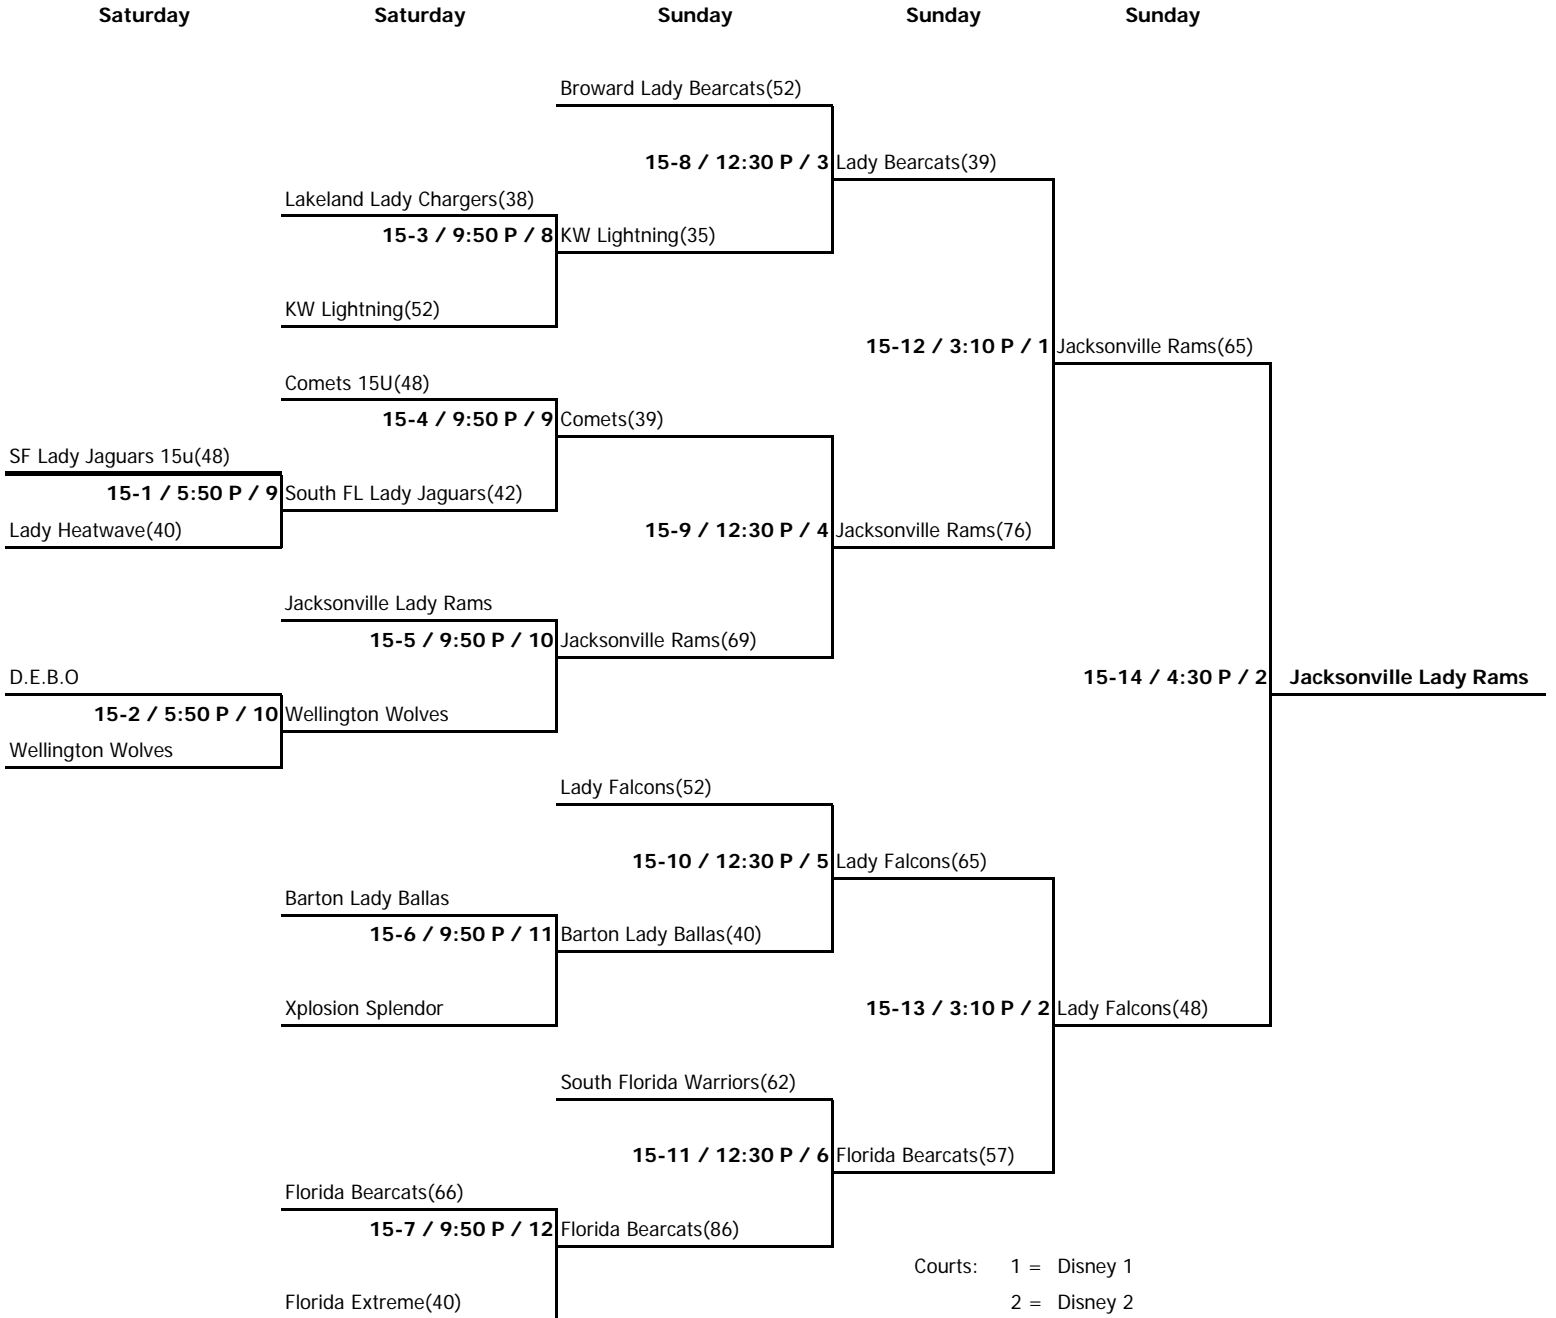

Spring Fling I - April 11-13, 2008
15:UNDER

POOL 15A

W	L	Points
1	1	6
2		20
	2	-26

15A 1 Barton Lady Ballas
15A 2 Broward Lady Bearcats
15A 3 Clearwater Lady Heatwave

	home	score	visitor	score	time	court
Fri	15A 3	<u>19</u>	15A 1	<u>49</u>	4:00 P	7
Sat	15A 2	<u>64</u>	15A 3	<u>33</u>	9:50 A	7
Sat	15A 1	<u>60</u>	15A 2	<u>67</u>	1:50 P	1

POOL 15B

W	L	Points
2		26
	2	-26
1	1	0

15B 1 Comets 15U
15B 2 Wellington Wolves
15B 3 Florida BearCats

	home	score	visitor	score	time	court
Fri	15B 3	<u>52</u>	15B 1	<u>73</u>	4:00 P	4
Sat	15B 2	<u>30</u>	15B 3	<u>51</u>	9:50 A	8
Sat	15B 1	<u>67</u>	15B 2	<u>38</u>	1:50 P	2

POOL 15C

W	L	Points
	2	-26
2		26
1	1	0

15C 1 Florida Extreme
15C 2 Jacksonville Lady RAMS
15C 3 Lakeland Lady Chargers

	home	score	visitor	score	time	court
Fri	15C 2	<u>56</u>	15C 3	<u>20</u>	9:20 P	7
Sat	15C 3	<u>60</u>	15C 1	<u>47</u>	9:50 A	9
Sat	15C 1	<u>15</u>	15C 2	<u>59</u>	3:10 P	3

POOL 15D

W	L	Points
	2	-13
1	1	-7
2		20

15D 1 KW Lightning
15D 2 South FL Lady Jaguars 15u
15D 3 Lady Falcons

	home	score	visitor	score	time	court
Fri	15D 3	<u>59</u>	15D 1	<u>50</u>	4:00 P	6
Sat	15D 2	<u>37</u>	15D 3	<u>48</u>	9:50 A	10
Sat	15D 1	<u>37</u>	15D 2	<u>41</u>	3:10 P	4

POOL 15E

W	L	Points
1	1	6
1	1	3
1	1	-9

15E 1 South Florida Warriors
15E 2 D.E.B.O.
15E 3 Xplosion Splendor

	home	score	visitor	score	time	court
Fri	15E 3	<u>38</u>	15E 1	<u>52</u>	9:20 P	2
Sat	15E 2	<u>45</u>	15E 3	<u>49</u>	9:50 A	11
Sat	15E 1	<u>44</u>	15E 2	<u>51</u>	3:10 P	5

Courts: 1 = Disney 1   7 = Celebration
2 = Disney 2   8 = Poinciana
3 = Disney 3   9 = Liberty
4 = Disney 4   10 = Cypress Creek
5 = Disney 5   11 = Osceola
6 = Disney 6   12 = Windermere Prep

Spring Fling I - April 11-13, 2008

15:UNDER

home team listed on top

game # / time / court

1. Courts: 1 = Disney 1
   2 = Disney 2
   3 = Disney 3
   4 = Disney 4
   5 = Disney 5
   6 = Disney 6
   7 = Celebration
   8 = Poinciana
   9 = Liberty
   10 = Cypress Creek
   11 = Osceola
   12 = Windermere Prep