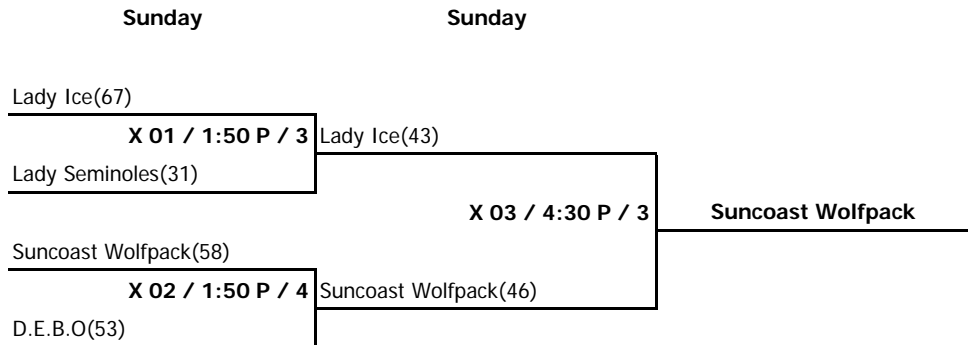

# Spring Fling I - April 11-13, 2008

## OPEN DIVISION

### POOL X

W	L	Points		
1	2	2	X-1	D.E.B.O.
	3	-39	X-2	Lady Seminoles
2	1	10	X-3	Suncoast Wolfpack
3		27	X-4	Lady Ice

	home	score	visitor	score	time	court
Sat	X-2	<u>22</u>	X-4	<u>78</u>	11:10 A	7
Sat	X-1	<u>49</u>	X-3	<u>51</u>	12:30 P	7
Sat	X-2	<u>35</u>	X-3	<u>49</u>	4:30 P	1
Sat	X-4	<u>73</u>	X-1	<u>64</u>	4:30 P	2
Sat	X-3	<u>54</u>	X-4	<u>59</u>	7:10 P	1
Sat	X-1	<u>80</u>	X-2	<u>36</u>	7:10 P	2