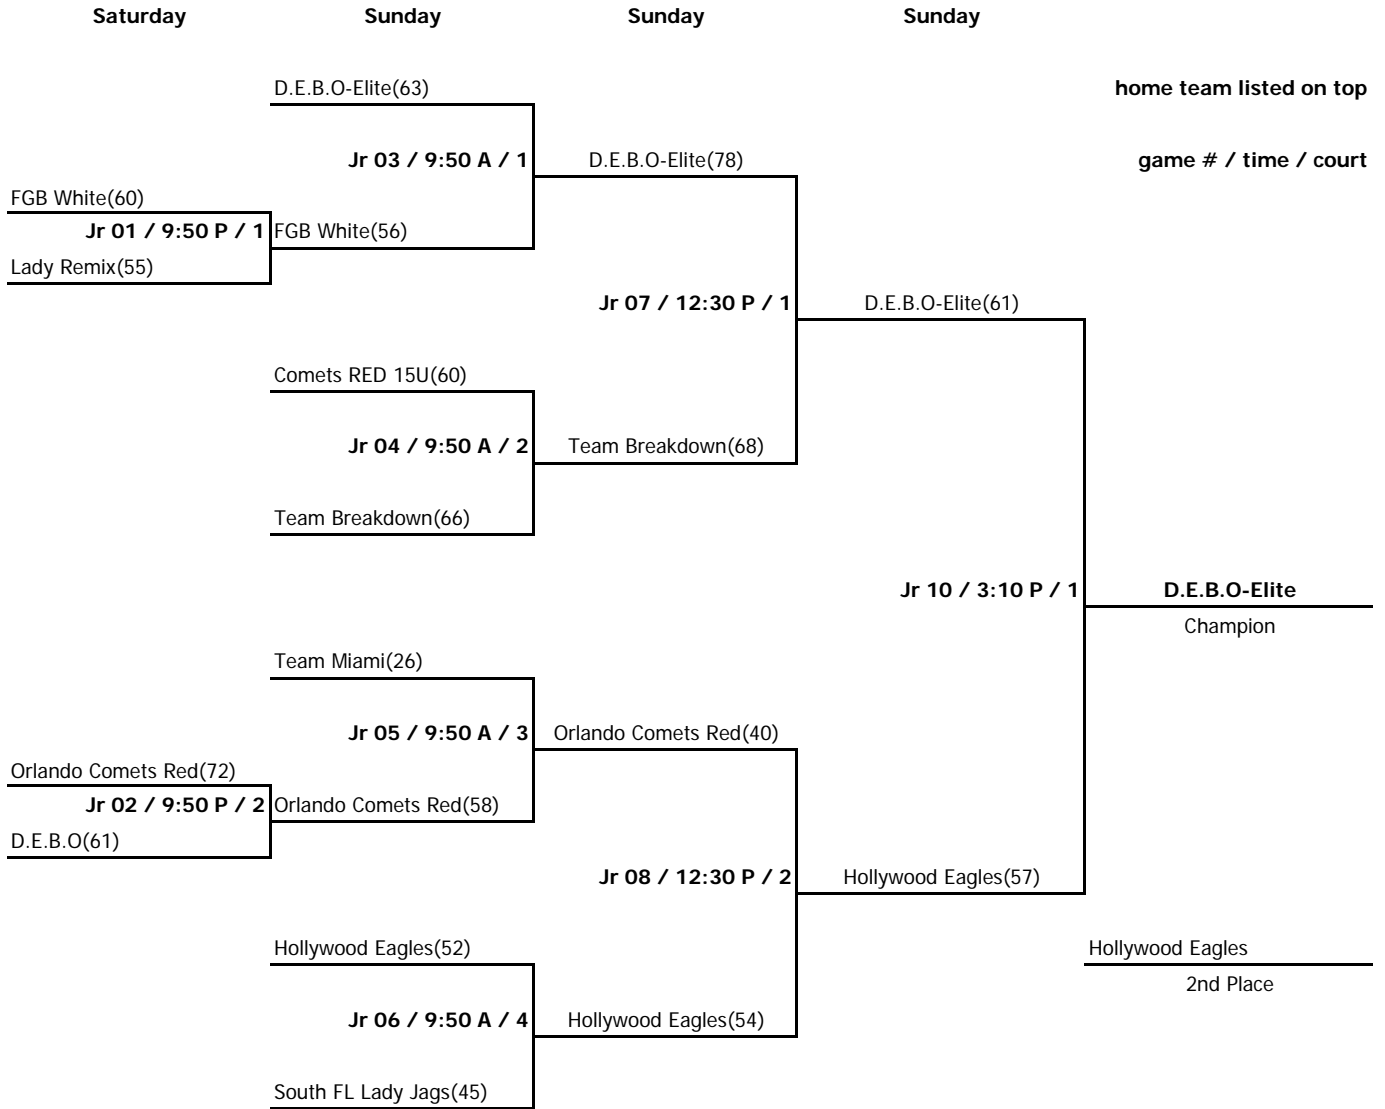

2008 Spring Fling 2 Juniors

POOL Jr F

W	L
3	
2	1
1	2
	3

	home	score	visitor	score	day	time	court
Jr F 1	FBVA Orlando Comets - Red						
Jr F 2	South Florida Pressure						
Jr F 3	Jacksonville Lady Tarheels						
Jr F 4	Seminoles						
Jr F 2	<u>56</u>	Jr F 3	<u>41</u>	Fri	4:00 P	9	
Jr F 4	<u>0</u>	Jr F 1	<u>13</u>	Fri	4:00 P	10	
Jr F 2	<u>54</u>	Jr F 4	<u>38</u>	Sat	11:10 A	1	
Jr F 1	<u>71</u>	Jr F 3	<u>26</u>	Sat	11:10 A	2	
Jr F 3	<u>58</u>	Jr F 4	<u>42</u>	Sat	5:50 P	11	
Jr F 1	<u>48</u>	Jr F 2	<u>13</u>	Sat	5:50 P	12	

POOL Jr G

W	L
1	2
2	1
3	
	3

	home	score	visitor	score	day	time	court
Jr G 1	Jacksonville Lady Pacers						
Jr G 2	P.C. Ballers						
Jr G 3	Hollywood Eagles 2						
Jr G 4	Lady Smooth Stones						
Jr G 2	<u>40</u>	Jr G 3	<u>45</u>	Fri	6:40 P	3	
Jr G 4	<u>32</u>	Jr G 1	<u>42</u>	Fri	9:20 P	5	
Jr G 2	<u>58</u>	Jr G 4	<u>25</u>	Sat	3:10 P	12	
Jr G 1	<u>36</u>	Jr G 3	<u>57</u>	Sat	3:10 P	13	
Jr G 3	<u>87</u>	Jr G 4	<u>37</u>	Sat	7:10 P	13	
Jr G 1	<u>20</u>	Jr G 2	<u>54</u>	Sat	7:10 P	14	

POOL Jr H

W	L
3	
2	1
	3
1	2

	home	score	visitor	score	day	time	court
Jr H 1	South FL Lady Jaguars						
Jr H 2	Lady Wolves and Stars						
Jr H 3	Tamiami Thunder						
Jr H 4	Azalea City Eagles						
Jr H 2	<u>46</u>	Jr H 3	<u>32</u>	Sat	8:30 A	1	
Jr H 4	<u>44</u>	Jr H 1	<u>64</u>	Sat	8:30 A	2	
Jr H 2	<u>55</u>	Jr H 4	<u>44</u>	Sat	12:30 P	9	
Jr H 1	<u>47</u>	Jr H 3	<u>15</u>	Sat	12:30 P	10	
Jr H 3	<u>44</u>	Jr H 4	<u>57</u>	Sat	7:10 P	3	
Jr H 1	<u>55</u>	Jr H 2	<u>51</u>	Sat	7:10 P	4	

POOL Jr I

W	L
	3
3	
1	2
2	1

	home	score	visitor	score	day	time	court
Jr I 1	Team Orlando Edge White						
Jr I 2	D.E.B.O						
Jr I 3	Team Florida						
Jr I 4	Swiss Select						
Jr I 2	<u>81</u>	Jr I 3	<u>40</u>	Fri	6:40 P	1	
Jr I 4	<u>46</u>	Jr I 1	<u>22</u>	Fri	6:40 P	2	
Jr I 2	<u>56</u>	Jr I 4	<u>47</u>	Sat	11:10 A	7	
Jr I 1	<u>29</u>	Jr I 3	<u>36</u>	Sat	11:10 A	8	
Jr I 3	<u>27</u>	Jr I 4	<u>57</u>	Sat	5:50 P	13	
Jr I 1	<u>31</u>	Jr I 2	<u>67</u>	Sat	5:50 P	14	

POOL Jr J

W	L
3	
	3
1	2
2	1

	home	score	visitor	score	day	time	court
Jr J 1	Lady Remix						
Jr J 2	Orlando Lady Suns						
Jr J 3	Florida Hoops						
Jr J 4	Orlando Lady Ballas						
Jr J 2	<u>27</u>	Jr J 3	<u>38</u>	Fri	6:40 P	3	
Jr J 4	<u>46</u>	Jr J 1	<u>60</u>	Fri	6:40 P	4	
Jr J 2	<u>33</u>	Jr J 4	<u>57</u>	Sat	9:50 A	9	
Jr J 1	<u>62</u>	Jr J 3	<u>40</u>	Sat	9:50 A	10	
Jr J 3	<u>50</u>	Jr J 4	<u>58</u>	Sat	4:30 P	13	
Jr J 1	<u>50</u>	Jr J 2	<u>17</u>	Sat	4:30 P	14	

Courts: 1 = Disney 1   7 = Champions 1
              2 = Disney 2   8 = Champions 2
              3 = Disney 3   9 = Champions 3
              4 = Disney 4   10 = Champions 4
              5 = Disney 5   11 = Celebration
              6 = Disney 6   12 = Osceola
                                                 13 = Poinciana
                                                 14 = Liberty

2008 Spring Fling 2 Juniors

- 1 = Disney 1
- 2 = Disney 2
- 3 = Disney 3
- 4 = Disney 4
- 5 = Disney 5
- 6 = Disney 6