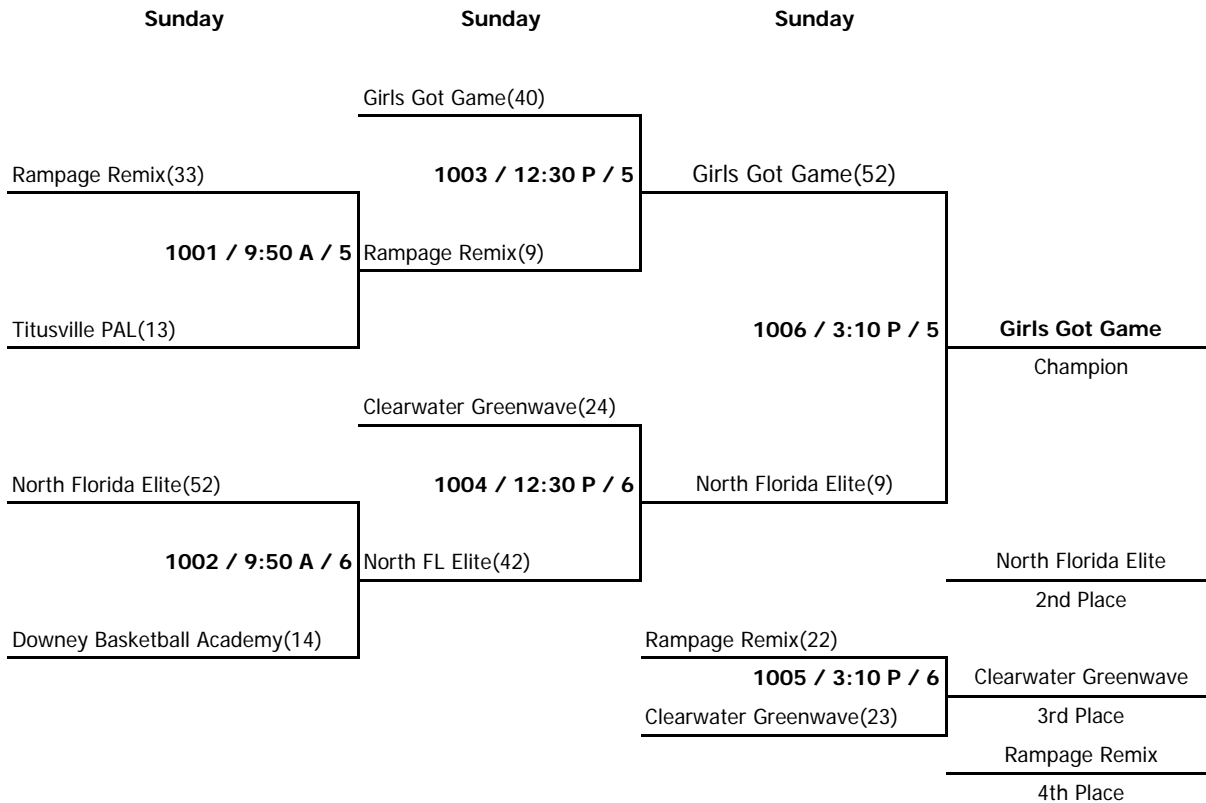

2008 Spring Fling 2 10:Under

POOL 10A

W	L
2	
1	1
	2

10A 1 Girls Got Game
 10A 2 North Florida Elite
 10A 3 Titusville PAL

	home	score	visitor	score	time	court
Fri	10A 3	15	10A 1	46	8:00 P	7
Sat	10A 1	35	10A 2	17	11:10 A	5
Sat	10A 2	46	10A 3	8	3:10 P	5

POOL 10B

W	L
	2
2	
1	1

10B 1 Downey Basketball Academy
 10B 2 Clearwater Greenwave
 10B 3 Rampage Remix

	home	score	visitor	score	time	court
Fri	10B 3	31	10B 1	10	8:00 P	8
Sat	10B 1	16	10B 2	40	11:10 A	6
Sat	10B 2	31	10B 3	26	3:10 P	6

- Courts: 1 = Disney 1 7 = Champions 1
 2 = Disney 2 8 = Champions 2
 3 = Disney 3 9 = Champions 3
 4 = Disney 4 10 = Champions 4
 5 = Disney 5
 6 = Disney 6

home team listed on top

game # / time / court