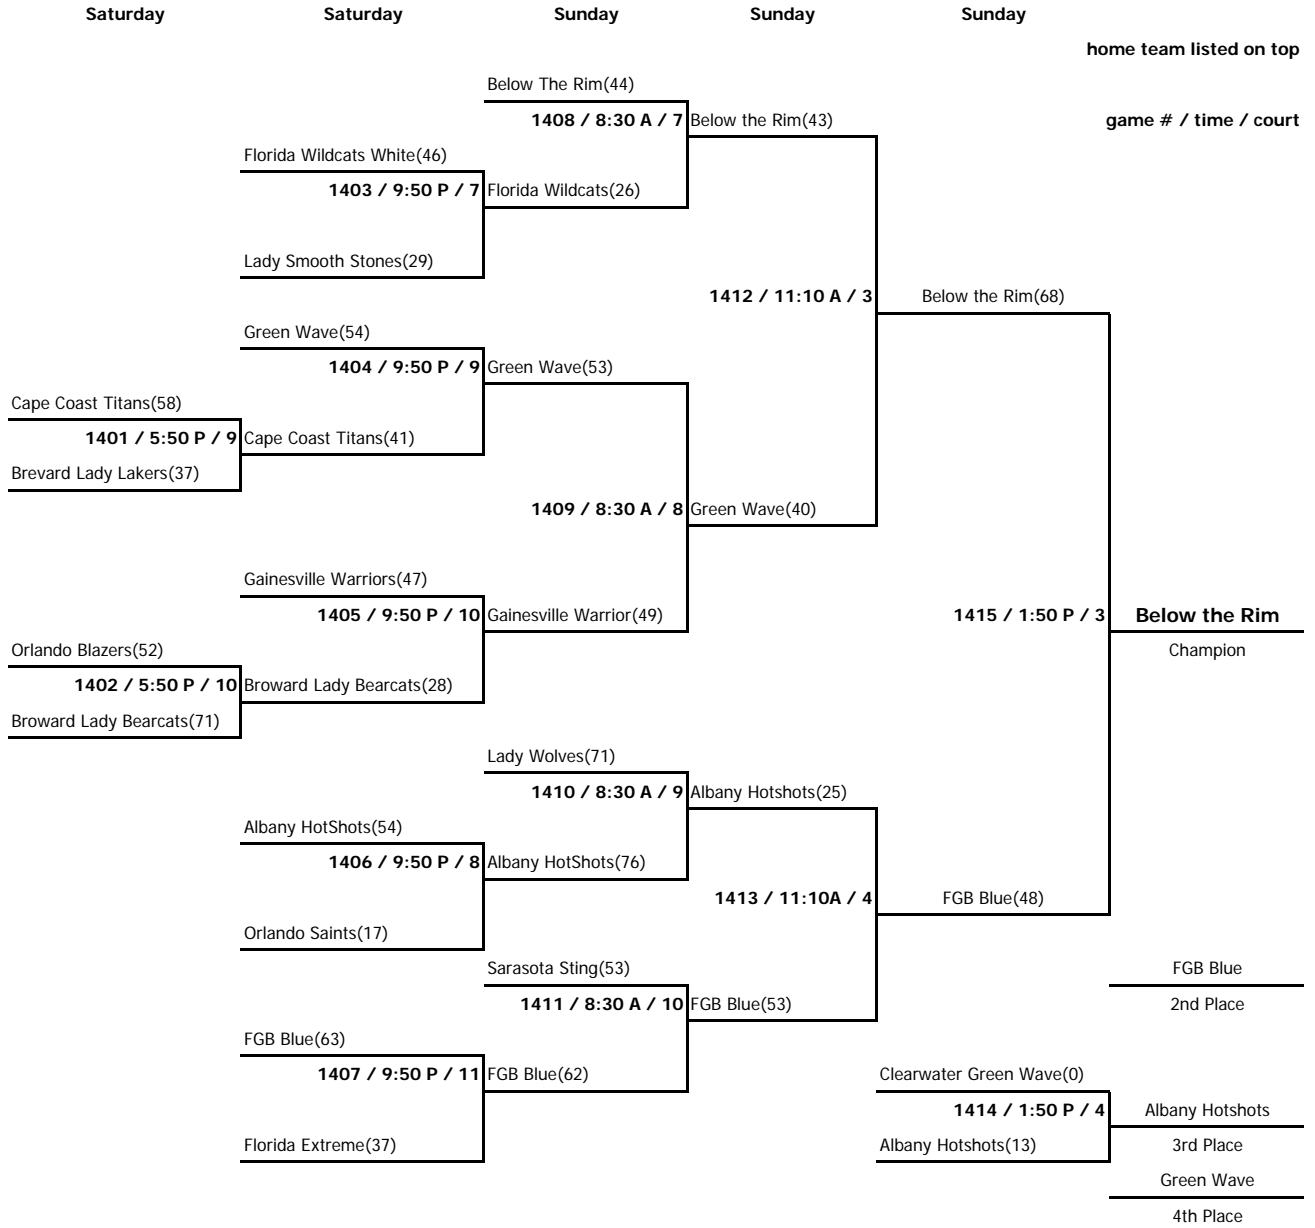

**2008 Spring Fling 2
14:Under**

POOL 14A

W	L
1	1
2	
	2

14A 1 Albany HotShots
14A 2 Below The Rim
14A 3 Brevard Lady Lakers

	home	score	visitor	score	time	court
Fri	14A 2	<u>48</u>	14A 3	<u>7</u>	9:20 P	4
Sat	14A 1	<u>50</u>	14A 2	<u>54</u>	9:50 A	1
Sat	14A 3	<u>13</u>	14A 1	<u>65</u>	1:50 P	7

POOL 14B

W	L
	2
2	
1	1

14B 1 Broward Lady Bearcats
14B 2 Clearwater Green Wave
14B 3 FGB Blue

	home	score	visitor	score	time	court
Fri	14B 2	<u>42</u>	14B 3	<u>41</u>	9:20 P	9
Sat	14B 1	<u>23</u>	14B 2	<u>42</u>	9:50 A	2
Sat	14B 3	<u>68</u>	14B 1	<u>39</u>	1:50 P	6

POOL 14C

W	L
	2
1	1
2	

14C 1 Florida Extreme
14C 2 Florida Wildcats White
14C 3 Gainesville Warrior Basketball

	home	score	visitor	score	time	court
Sat	14C 2	<u>42</u>	14C 3	<u>49</u>	9:50 A	3
Sat	14C 1	<u>32</u>	14C 2	<u>45</u>	1:50 P	5
Sat	14C 3	<u>47</u>	14C 1	<u>27</u>	5:50 P	7

POOL 14D

W	L
1	1
	2
2	

14D 1 Cape Coast Titans
14D 2 Lady Smooth Stones
14D 3 Lady Wolves

	home	score	visitor	score	time	court
Fri	14D 1	<u>63</u>	14D 2	<u>45</u>	5:20 P	4
Sat	14D 2	<u>38</u>	14D 3	<u>50</u>	9:50 A	4
Sat	14D 3	<u>64</u>	14D 1	<u>25</u>	1:50 P	8

POOL 14E

W	L
1	1
1	1
1	1

14E 1 Orlando Blazers 2nd
14E 2 Orlando Saints 3rd
14E 3 Sarasota Sting 1st

	home	score	visitor	score	time	court
Fri	14E 2	<u>48</u>	14E 3	<u>46</u>	9:20 P	10
Sat	14E 1	<u>64</u>	14E 2	<u>46</u>	9:50 A	5
Sat	14E 3	<u>30</u>	14E 1	<u>52</u>	1:50 P	4

Courts: 1 = Disney 1   7 = Champions 1
          2 = Disney 2   8 = Champions 2
          3 = Disney 3   9 = Champions 3
          4 = Disney 4   10 = Champions 4
          5 = Disney 5
          6 = Disney 6

2008 Spring Fling 2 14:Under

1. Courts: 1 = Disney 1
   2 = Disney 2
   3 = Disney 3
   4 = Disney 4
   5 = Disney 5
   6 = Disney 6
   7 = Champions 1
   8 = Champions 2
   9 = Champions 3
   10 = Champions 4
   11 = Celebration