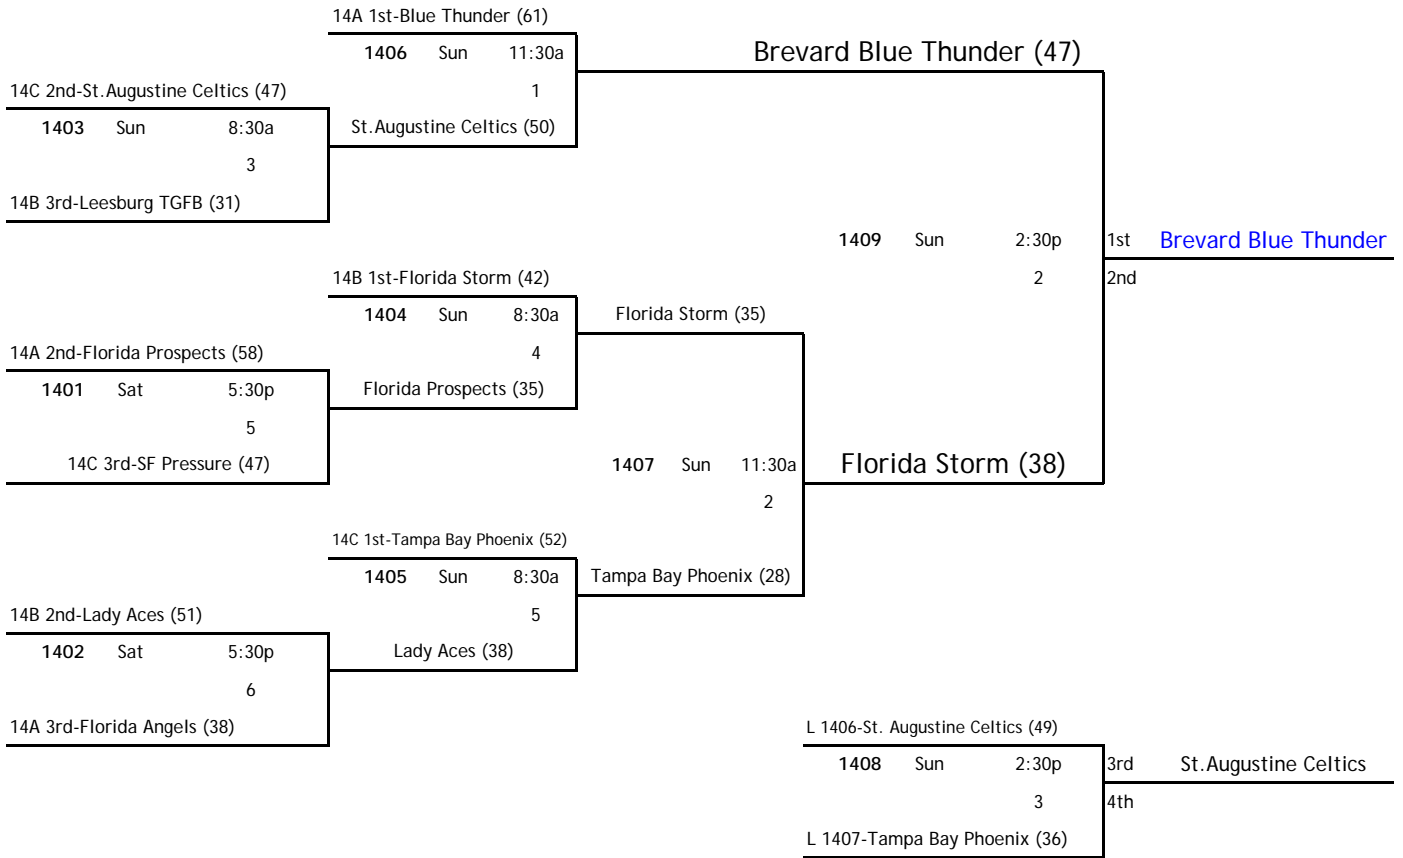

2009 Spring Fling I - - April 17 - 19 14:Under/9th Grade

KEY:			Courts: 1 Disney		7 Jostens
Home team			2 Disney		8 Jostens
game #	day	time	3 Disney		9 Jostens
		court	4 Disney		10 Jostens
Visitor			5 Disney		11 Jostens
			6 Disney		12 Jostens

Saturday 7:00 p.m. NCAA Video in the Milkhouse (14u, 15u, 16u and Open Division) Mandatory for all players.