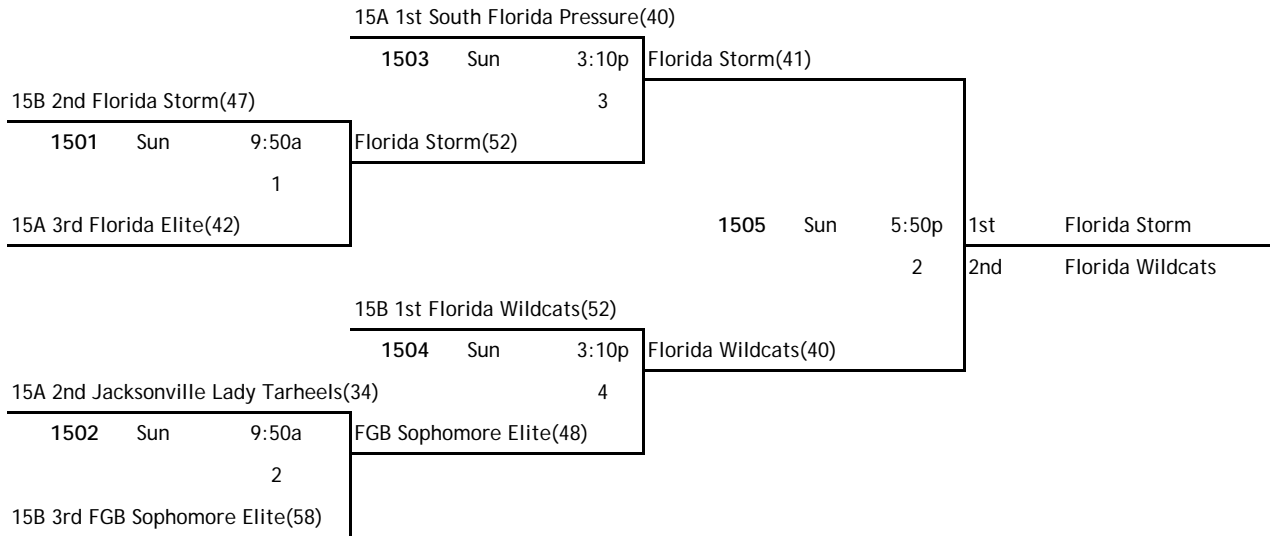

2009 AAU Girls Basketball Spring Fling 2 15:Under - Red Division

POOL 15A

POOL 15B

W	L	PTS
0	2	
1	1	
2	0	

- 15A 1 Florida Elite
- 15A 2 Jacksonville Lady Tarhills
- 15A 3 South Florida Pressure

home	score	visitor	score	day	time	court
15A 2	52	15A 3	61	Fri	6:40 p	5
15A 3	51	15A 1	46	Sat	1:50 p	10
15A 1	38	15A 2	47	Sat	9:50 p	5

W	L	PTS
1	2	
2	1	
0	3	
3	0	

- 15B 1 FGB Sophomore Elite Red
- 15B 2 Florida Storm
- 15B 3 Tampa Bay Inferno
- 15B 4 Florida Wildcats

home	score	visitor	score	day	time	court
15B 2	55	15B 3	41	Fri	6:40 p	6
15B 4	61	15B 1	49	Fri	6:40 p	7
15B 2	28	15B 4	40	Sat	1:50 p	11
15B 1	76	15B 3	26	Sat	1:50 p	12
15B 3	44	15B 4	69	Sat	9:50 p	6
15B 1	36	15B 2	45	Sat	9:50 p	7

KEY:

Home team	game #	day	time	court
Visitor				

- Courts:
- 1 Disney
 - 2 Disney
 - 3 Disney
 - 4 Disney
 - 5 Disney
 - 6 Disney
 - 7 Jostens
 - 8 Jostens
 - 9 Jostens
 - 11 Jostens
 - 11 Jostens
 - 12 Jostens