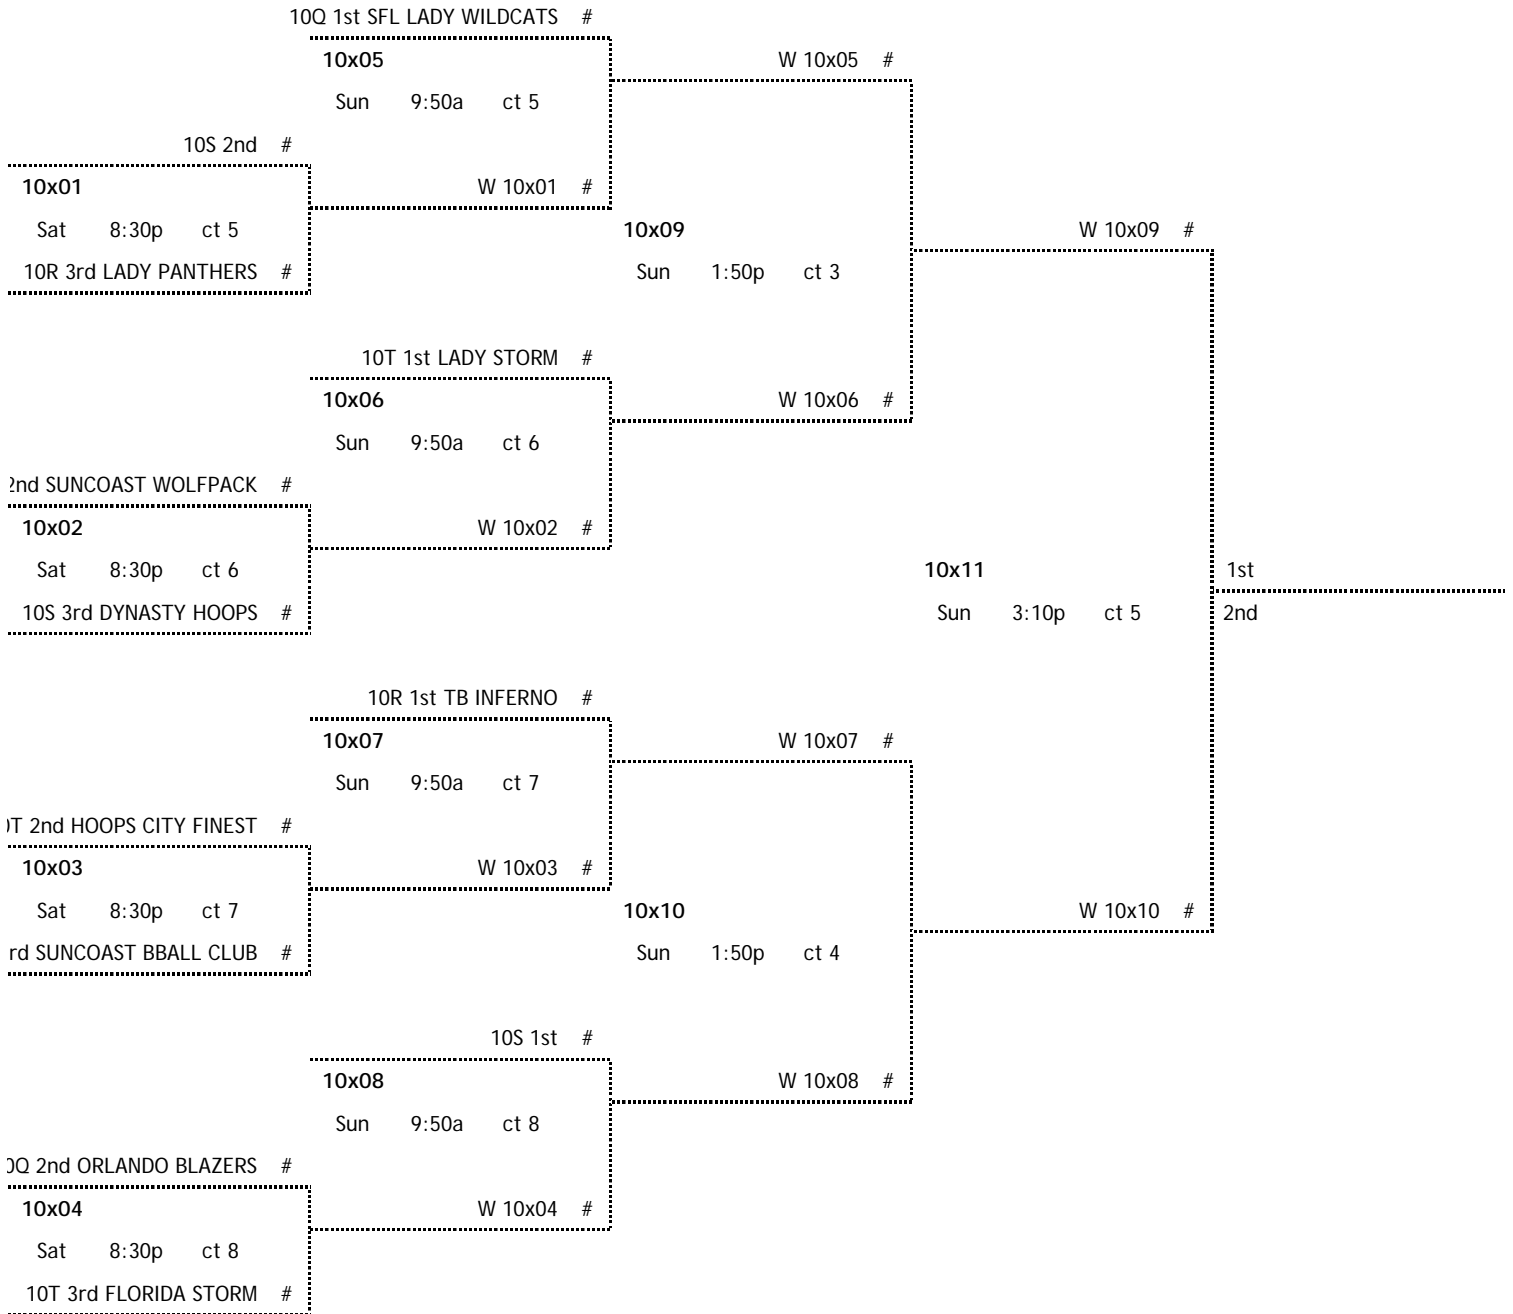

2011 Spring Fling I 10th Grade Division II

Courts:

1 HP Fieldhouse	7 Jostens Center
2 HP Fieldhouse	8 Jostens Center
3 HP Fieldhouse	9 Jostens Center
4 HP Fieldhouse	10 Jostens Center
5 HP Fieldhouse	11 Jostens Center
6 HP Fieldhouse	12 Jostens Center

game #	day	time	court	Home #	Visitor #	# = score