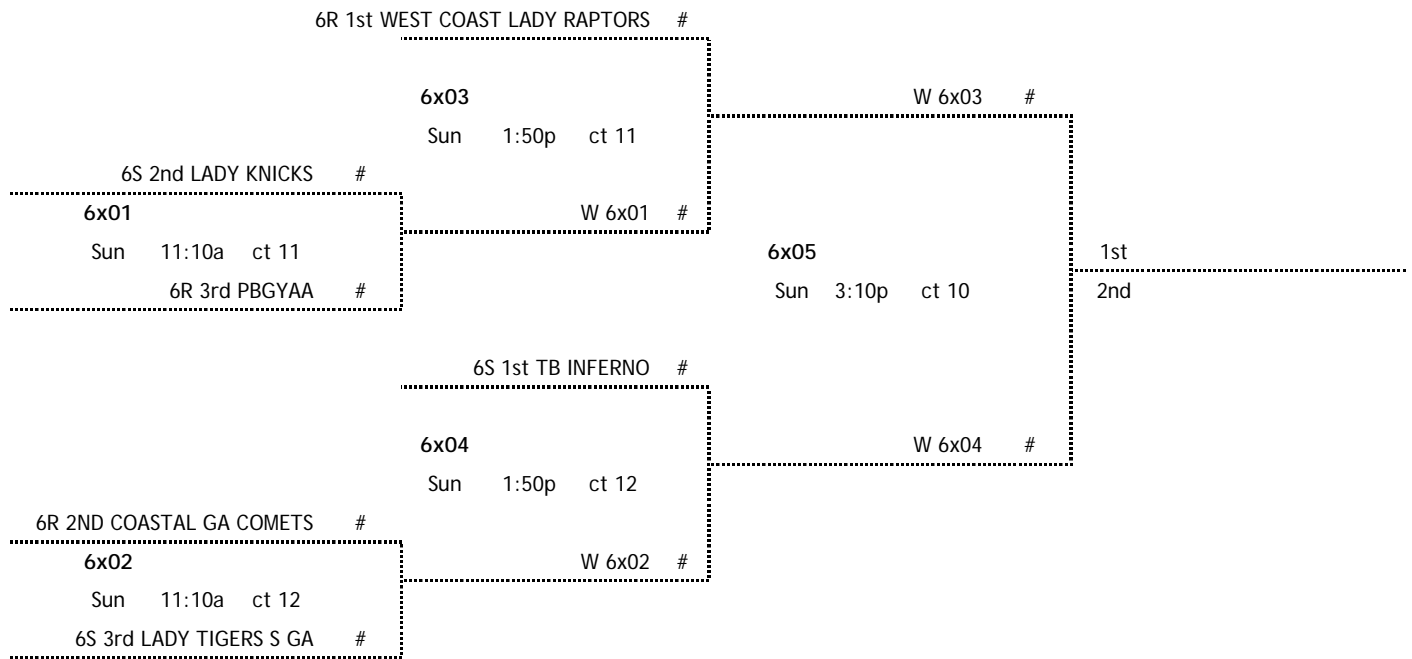

2011 Spring Fling I 6th Grade Division II

POOL 6R

W	L	finish	team
2	1	6R 1	2ND Coastal Georgia Comets
	3	6R 2	4TH Jupiter Jaguars
1	2	6R 3	3RD PBGYAA Starzz
3		6R 4	1ST West Coast Lady Raptors-CBC

home	score	visitor	score	day	time	court
6R 2	10	6R 3	30	Fri	4:00p	7
6R 4	26	6R 1	16	Fri	6:40p	9
6R 1	20	6R 3	19	Sat	8:30a	8
6R 2	22	6R 4	36	Sat	8:30a	9
6R 1	26	6R 2	22	Sat	12:30p	10
6R 3	17	6R 4	21	Sat	12:30p	12

POOL 6S

W	L	finish	team
3		6S 1	1ST Tampa Bay Inferno-6th Grade 1011
1	2	6S 2	3RD Lady Tigers of South Georgia
	3	6S 3	4TH East Tampa Thunder 6
2	1	6S 4	2ND Lady Knicks

home	score	visitor	score	day	time	court
6S 4	34	6S 1	49	Fri	5:20p	3
6S 2	50	6S 3	29	Fri	5:20p	4
6S 1	38	6S 3	35	Sat	11:10a	11
6S 2	34	6S 4	38	Sat	11:10a	12
6S 1	46	6S 2	34	Sat	4:30p	10
6S 3	22	6S 4	40	Sat	4:30p	11

Courts:

1 HP Fieldhouse	7 Jostens Center
2 HP Fieldhouse	8 Jostens Center
3 HP Fieldhouse	9 Jostens Center
4 HP Fieldhouse	10 Jostens Center
5 HP Fieldhouse	11 Jostens Center
6 HP Fieldhouse	12 Jostens Center

game #	Home	#	# = score
day	time	court	
	Visitor	#	# = score