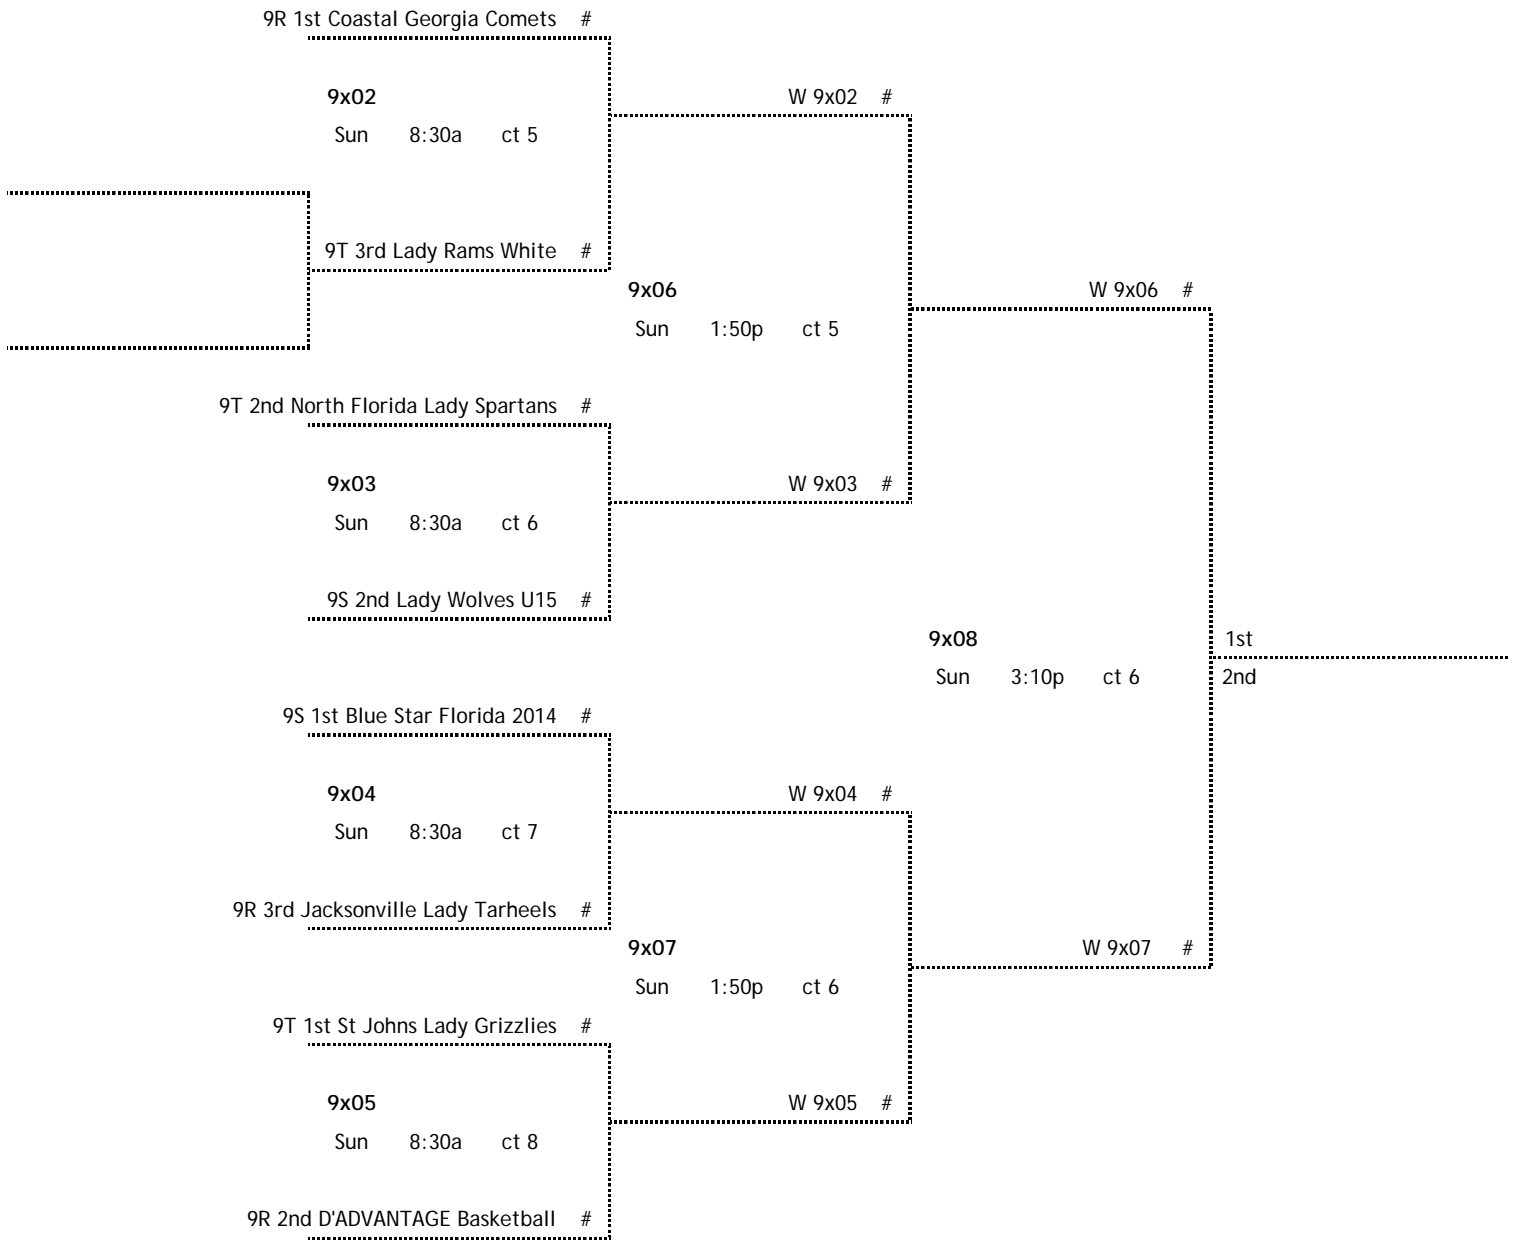

2011 Spring Fling I 9th Grade Division II

Courts:

- 1 HP Fieldhouse
- 2 HP Fieldhouse
- 3 HP Fieldhouse
- 4 HP Fieldhouse
- 5 HP Fieldhouse
- 6 HP Fieldhouse
- 7 Jostens Center
- 8 Jostens Center
- 9 Jostens Center
- 10 Jostens Center
- 11 Jostens Center
- 12 Jostens Center

	Home	#		# = score
game #				
day	time	court		
		Visitor	#	# = score