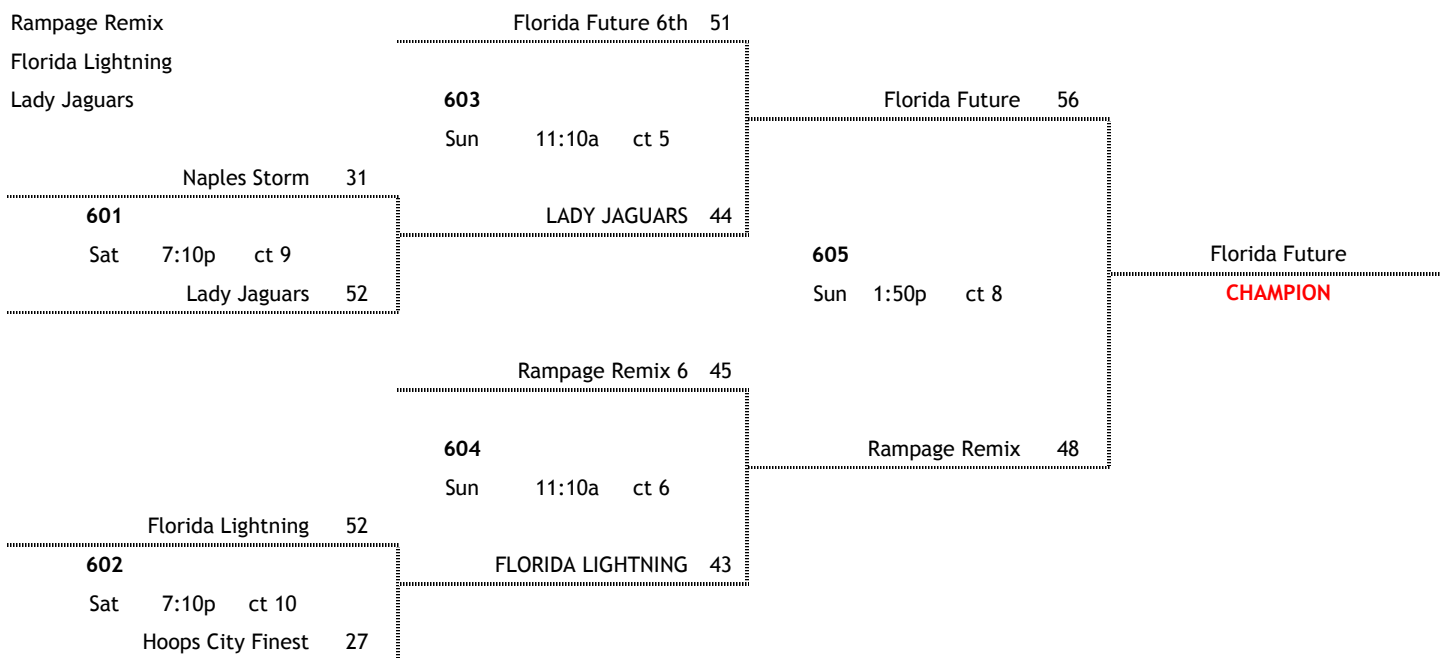

2011 Spring Fling I 6th Grade Division I

POOL 6A

| W | L | finish | team | | | | | |
|---|---|--------|-------|-------------------|-------|-----|--------|-------|
| 2 | | 6A 1 | 1st | Florida Future | 6th | | | |
| | 2 | 6A 2 | 3rd | Lady Jaguars | | | | |
| 1 | 1 | 6A 3 | 2nd | Florida Lightning | | | | |
| | | home | score | visitor | score | day | time | court |
| | | 6A 2 | 46 | 6A 3 | 49 | Fri | 6:40p | 8 |
| | | 6A 3 | 27 | 6A 1 | 36 | Sat | 8:30a | 6 |
| | | 6A 1 | 54 | 6A 2 | 43 | Sat | 12:30p | 11 |

POOL 6B

| W | L | finish | team | | | | | |
|---|---|--------|-------|-------------------|-------|-----|-------|-------|
| | 2 | 6B 1 | 3rd | Hoops City Finest | | | | |
| 1 | 1 | 6B 2 | 2nd | Naples Storm | | | | |
| 2 | | 6B 3 | 1st | Rampage Remix 6 | | | | |
| | | home | score | visitor | score | day | time | court |
| | | 6B 2 | 25 | 6B 3 | 34 | Fri | 6:40p | 10 |
| | | 6B 3 | 33 | 6B 1 | 14 | Sat | 8:30a | 7 |
| | | 6B 1 | 29 | 6B 2 | 34 | Sat | 1:50p | 11 |

QUALIFIED FOR DI NATIONALS

Florida Future

Rampage Remix

Florida Lightning

Lady Jaguars

Courts:

- 1 HP Fieldhouse
- 2 HP Fieldhouse
- 3 HP Fieldhouse
- 4 HP Fieldhouse
- 5 HP Fieldhouse
- 6 HP Fieldhouse
- 7 Jostens Center
- 8 Jostens Center
- 9 Jostens Center
- 10 Jostens Center
- 11 Jostens Center
- 12 Jostens Center