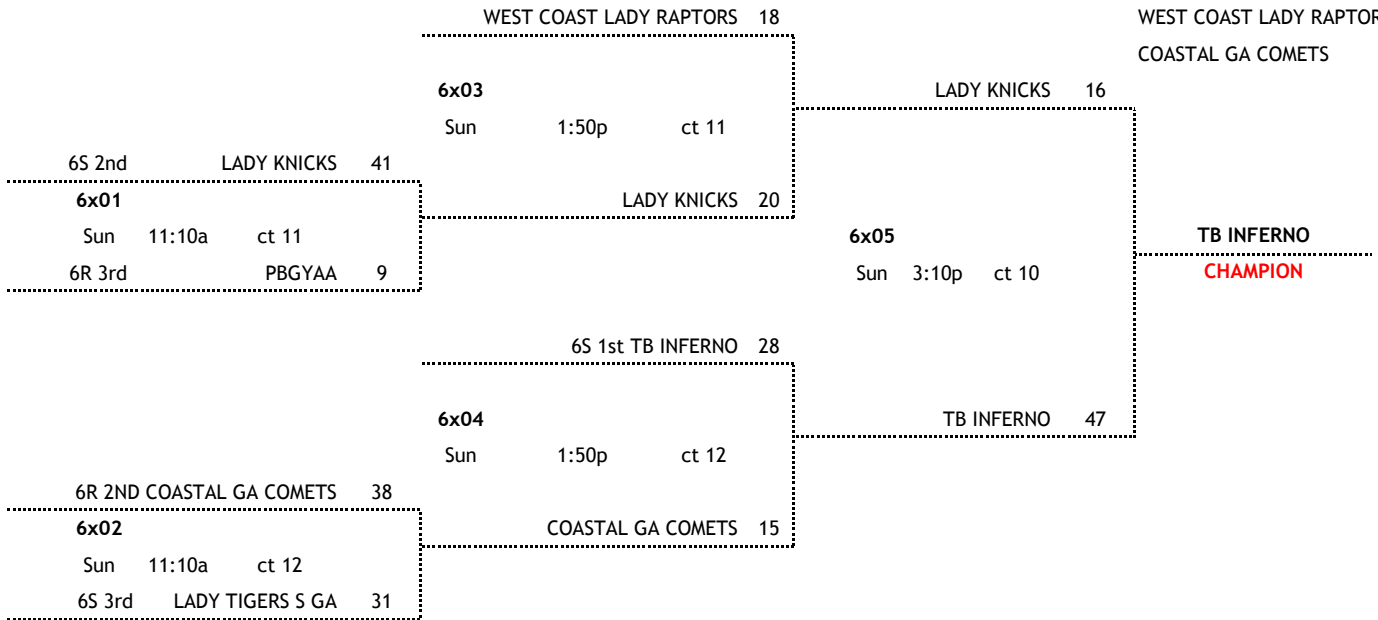

2011 Spring Fling I 6th Grade Division II

POOL 6R

W	L	finish	team	home	score	visitor	score	day	time	court
2	1	6R 1	2ND Coastal Georgia Comets	6R 2	10	6R 3	30	Fri	4:00p	7
	3	6R 2	4TH Jupiter Jaguars	6R 4	26	6R 1	16	Fri	6:40p	9
1	2	6R 3	3RD PBGYAA Starzz	6R 1	20	6R 3	19	Sat	8:30a	8
3		6R 4	1ST West Coast Lady Raptors-CBC	6R 2	22	6R 4	36	Sat	8:30a	9
		6R 1		6R 2	26	6R 2	22	Sat	12:30p	10
		6R 3		6R 3	17	6R 4	21	Sat	12:30p	12

POOL 6S

W	L	finish	team	home	score	visitor	score	day	time	court
3		6S 1	1ST Tampa Bay Inferno-6th Grade 1011	6S 4	34	6S 1	49	Fri	5:20p	3
1	2	6S 2	3RD Lady Tigers of South Georgia	6S 2	50	6S 3	29	Fri	5:20p	4
	3	6S 3	4TH East Tampa Thunder 6	6S 1	38	6S 3	35	Sat	11:10a	11
2	1	6S 4	2ND Lady Knicks	6S 2	34	6S 4	38	Sat	11:10a	12
		6S 1		6S 2	46	6S 2	34	Sat	4:30p	10
		6S 3		6S 3	22	6S 4	40	Sat	4:30p	11

QUALIFIED FOR DII NATIONALS

Tampa Bay Inferno
LADY KNICKS
WEST COAST LADY RAPTORS
COASTAL GA COMETS

Courts:

- | | |
|-----------------|-------------------|
| 1 HP Fieldhouse | 7 Jostens Center |
| 2 HP Fieldhouse | 8 Jostens Center |
| 3 HP Fieldhouse | 9 Jostens Center |
| 4 HP Fieldhouse | 10 Jostens Center |
| 5 HP Fieldhouse | 11 Jostens Center |
| 6 HP Fieldhouse | 12 Jostens Center |

	Home	#		# = score
game #				
day	time	court		
		Visitor	#	# = score