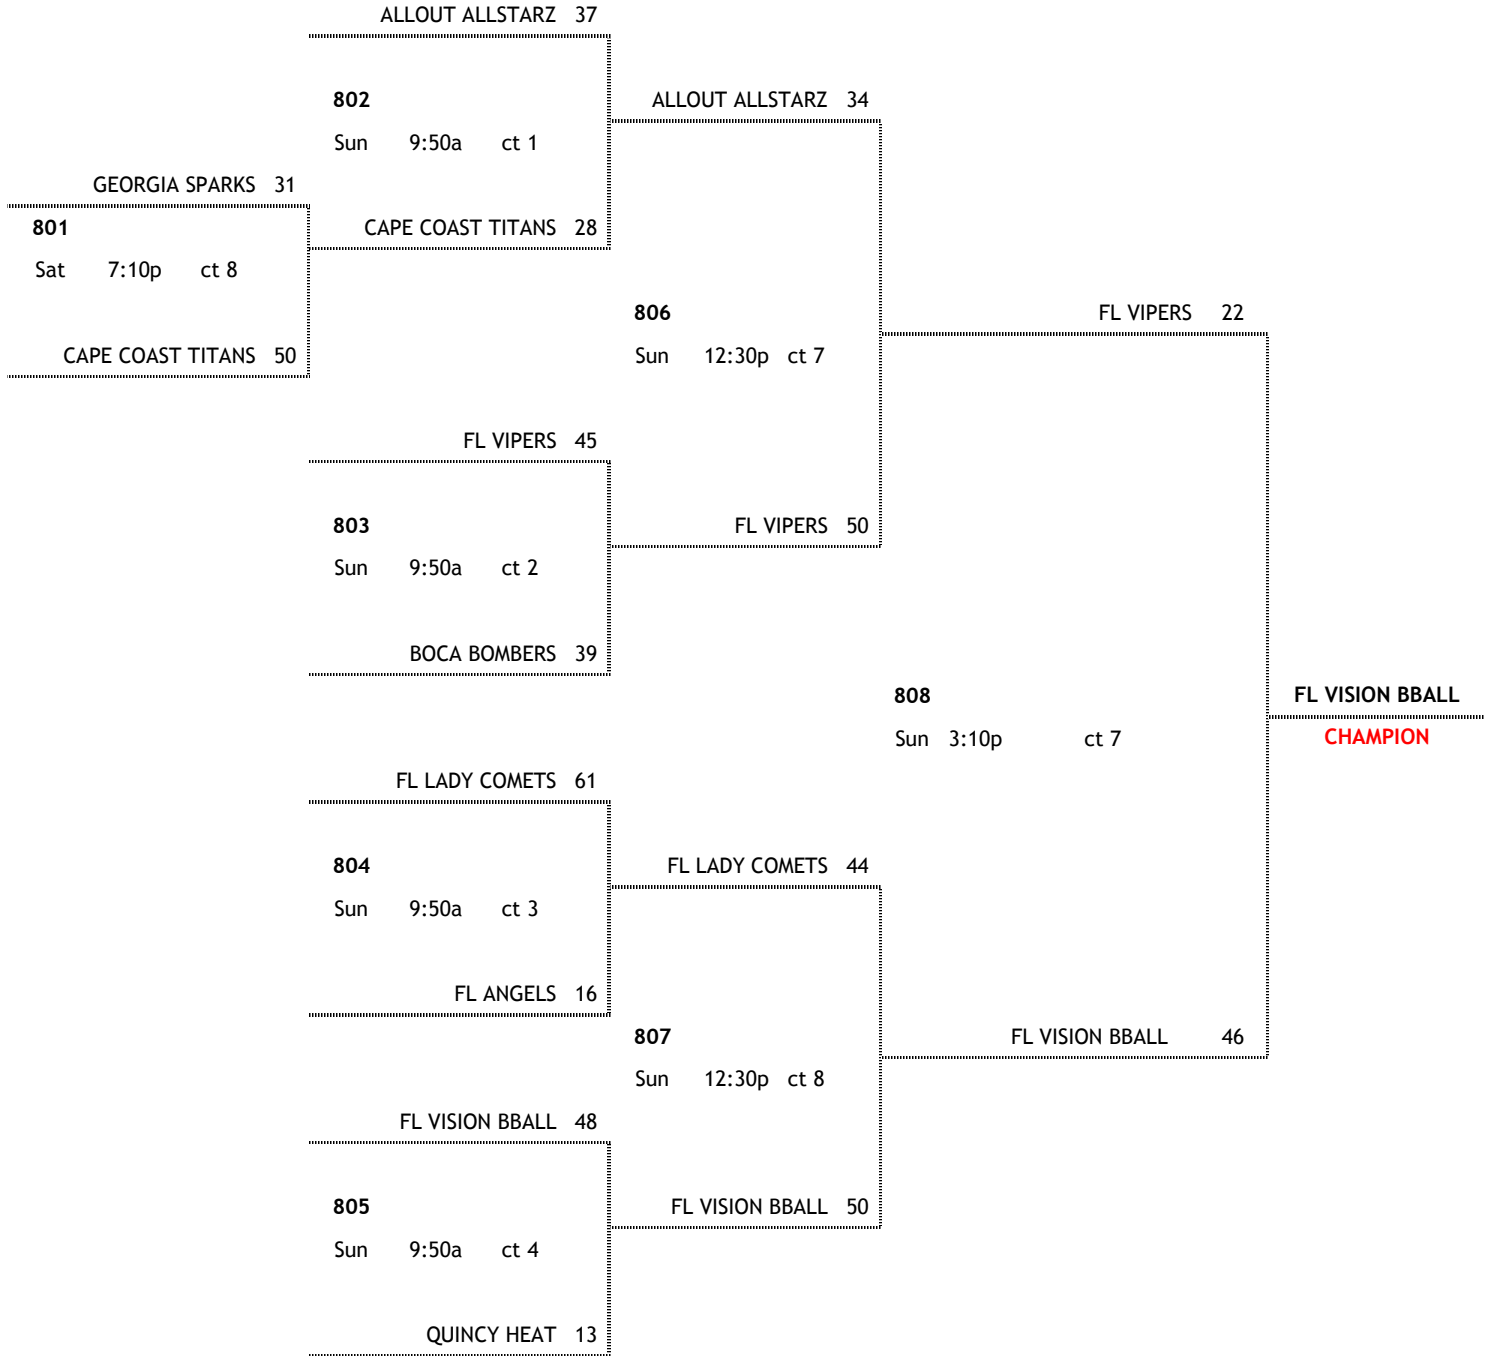

2011 Spring Fling I 8th Grade Division I

Courts:

1 HP Fieldhouse	7 Jostens Center
2 HP Fieldhouse	8 Jostens Center
3 HP Fieldhouse	9 Jostens Center
4 HP Fieldhouse	10 Jostens Center
5 HP Fieldhouse	11 Jostens Center
6 HP Fieldhouse	12 Jostens Center

game #	Home #	# = score
day	time	court
	Visitor #	# = score