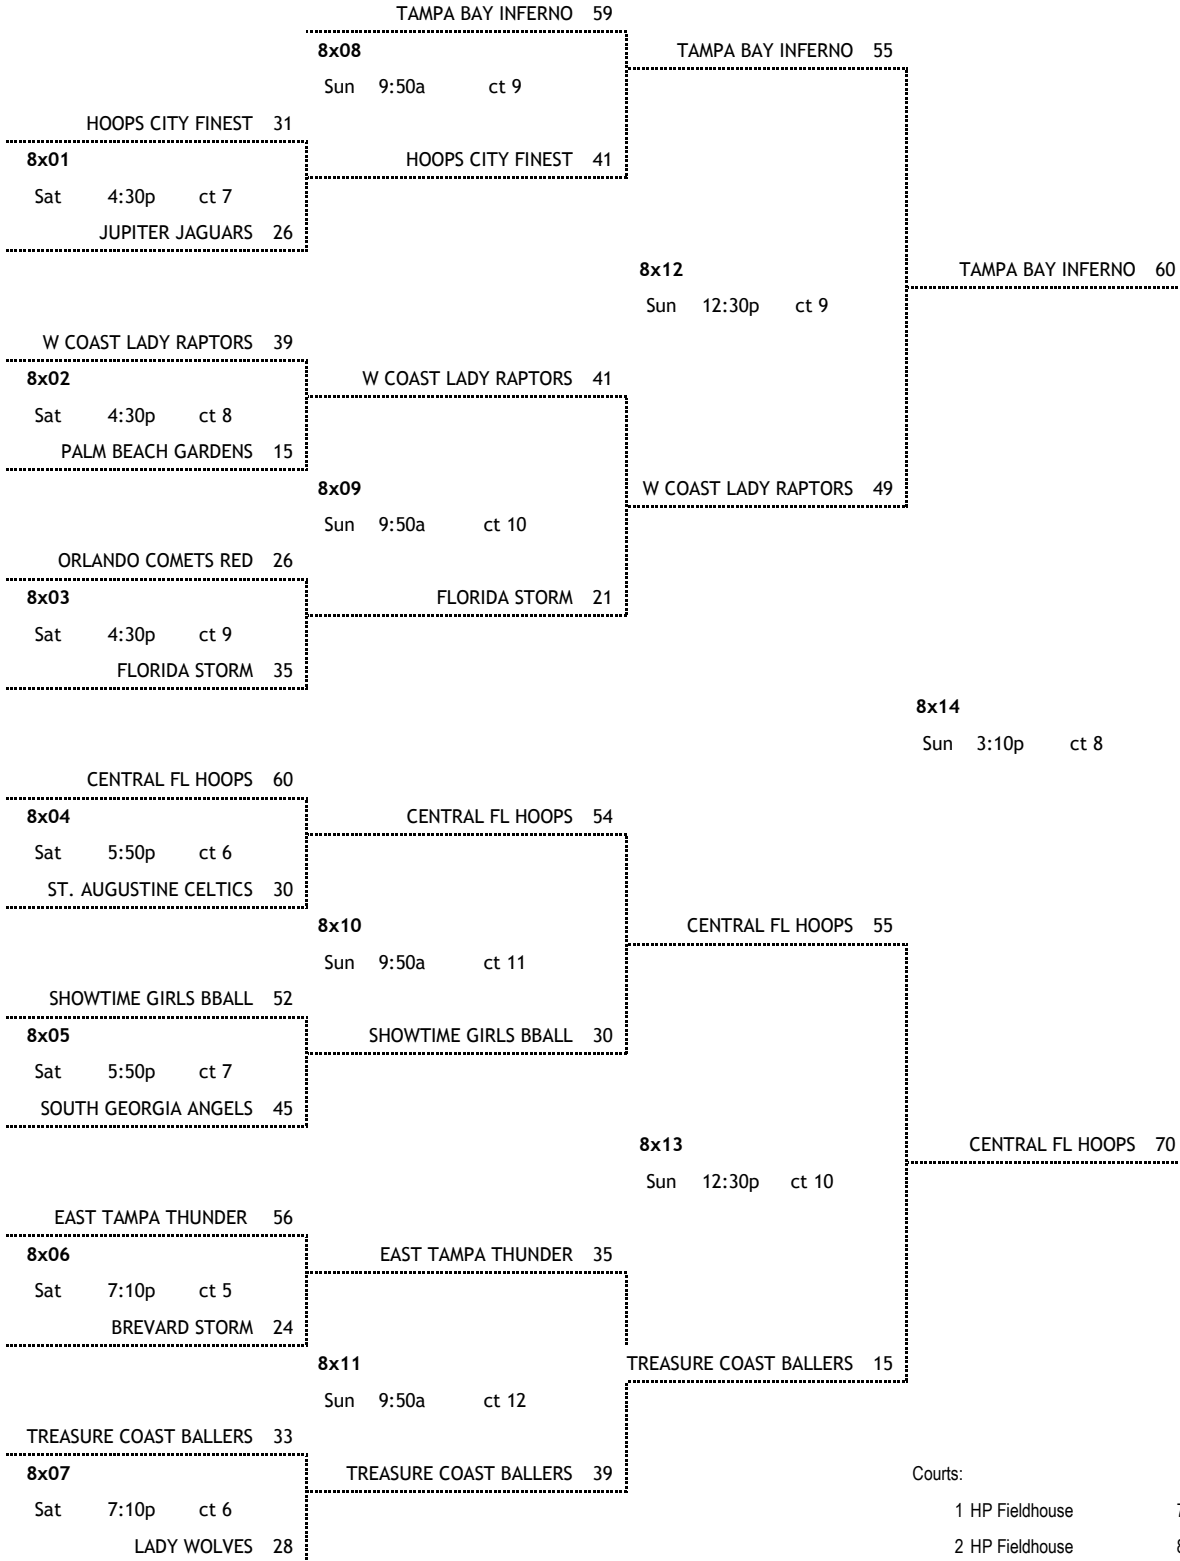

2011 Spring Fling I 8th Grade Division II

QUALIFIED FOR DII NATIONALS

CENTRAL FL HOOPS
TAMPA BAY INFERNO
W COAST LADY RAPTORS
TREASURE COAST BALLERS

CENTRAL FL HOOPS
CHAMPION

Courts:

1 HP Fieldhouse	7 Jostens Center
2 HP Fieldhouse	8 Jostens Center
3 HP Fieldhouse	9 Jostens Center
4 HP Fieldhouse	10 Jostens Center
5 HP Fieldhouse	11 Jostens Center
6 HP Fieldhouse	12 Jostens Center

	Home	#		# = score
game #				
day	time	court		
		Visitor	#	# = score