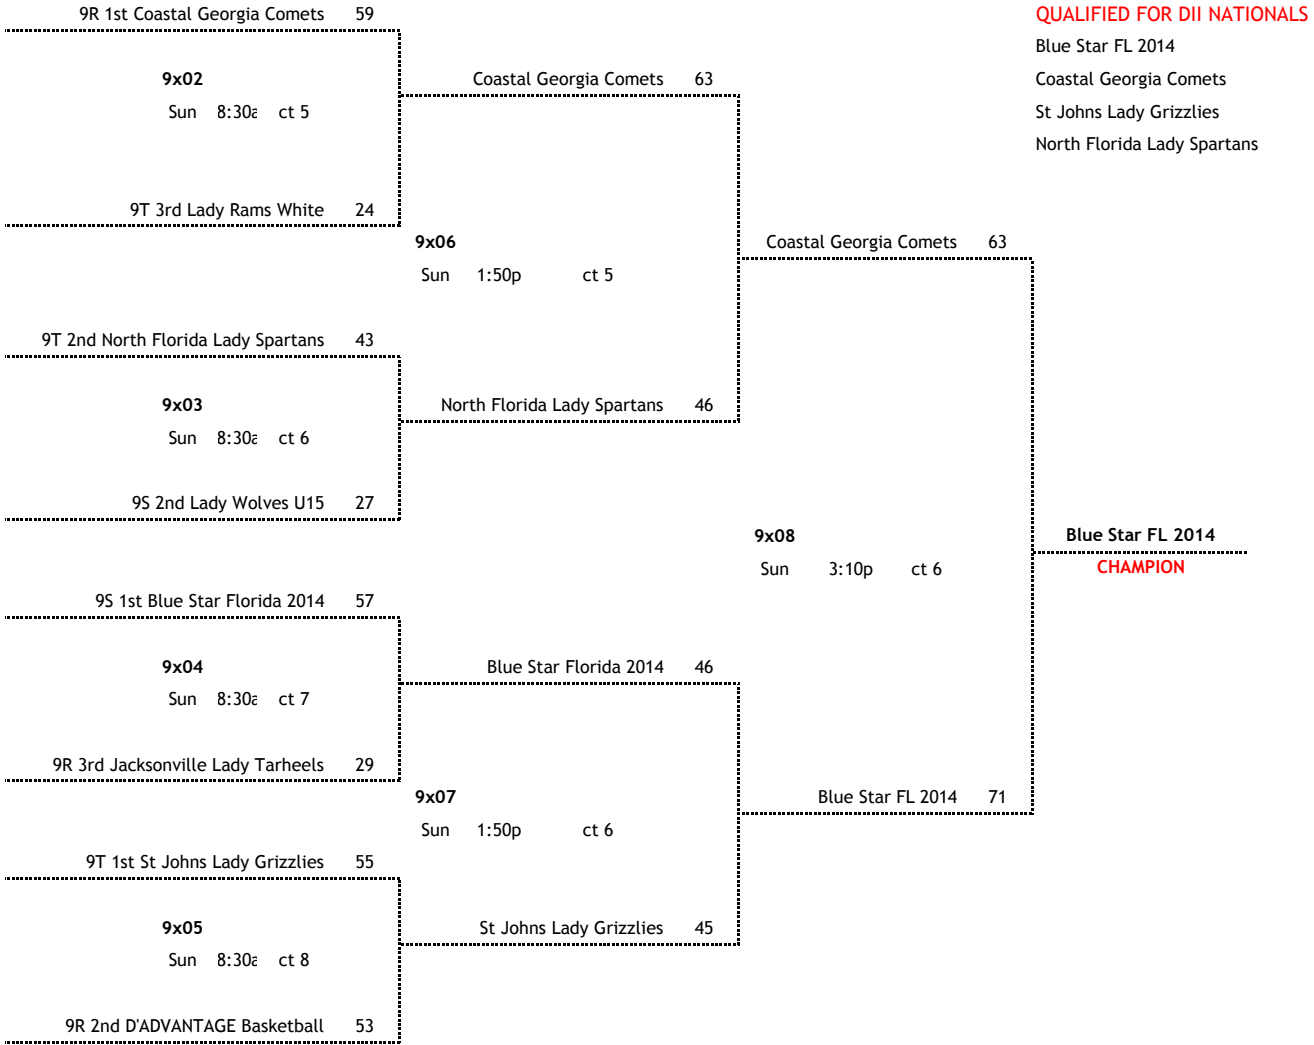

2011 Spring Fling I 9th Grade Division II

Courts:

1 HP Fieldhouse	7 Jostens Center
2 HP Fieldhouse	8 Jostens Center
3 HP Fieldhouse	9 Jostens Center
4 HP Fieldhouse	10 Jostens Center
5 HP Fieldhouse	11 Jostens Center
6 HP Fieldhouse	12 Jostens Center

	Home	#		# = score
game #	day	time	court	
	Visitor	#		# = score