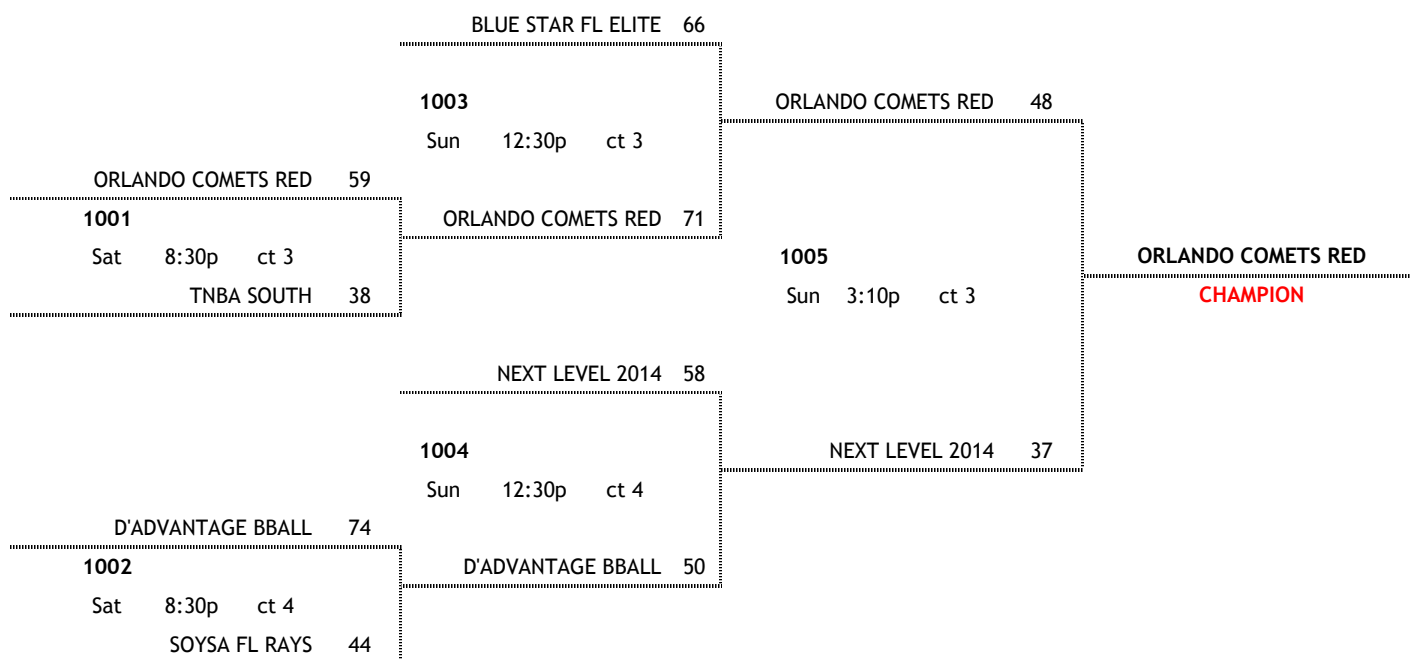

2011 Spring Fling I 10th Grade Division I

POOL 10A

W	L	finish	team
	2	10A 1	3RD tNBA South
2		10A 2	1ST Blue Star Florida Elite 2013
1	1	10A 3	2ND D'ADVANTAGE Basketball

home	score	visitor	score	day	time	court
10A 2	75	10A 3	59	Fri	8:00p	11
10A 3	66	10A 1	30	Sat	9:50a	4
10A 1	34	10A 2	69	Sat	1:50p	1

POOL 10B

W	L	finish	team
	3	10B 1	4TH Lady Tarheels
3		10B 2	1ST Next Level 2014
2	1	10B 3	2ND Orlando Comets Red
1	2	10B 4	3RD SOYSA Florida Rays

home	score	visitor	score	day	time	court
10B 4	68	10B 1	43	Fri	6:40p	11
10B 2	62	10B 3	44	Fri	6:40p	12
10B 1	32	10B 3	71	Sat	9:50a	5
10B 2	70	10B 4	42	Sat	9:50a	6
10B 1	24	10B 2	80	Sat	1:50p	2
10B 3	80	10B 4	75	Sat	1:50p	3

QUALIFIED FOR DI NATIONALS

Orlando Comets Red
Next Level
Blue Star Florida Elite
D'ADVANTAGE Basketball

Courts:

1 HP Fieldhouse	7 Jostens Center
2 HP Fieldhouse	8 Jostens Center
3 HP Fieldhouse	9 Jostens Center
4 HP Fieldhouse	10 Jostens Center
5 HP Fieldhouse	11 Jostens Center
6 HP Fieldhouse	12 Jostens Center

game #	Home	#	# = score
day	time	court	
	Visitor	#	# = score