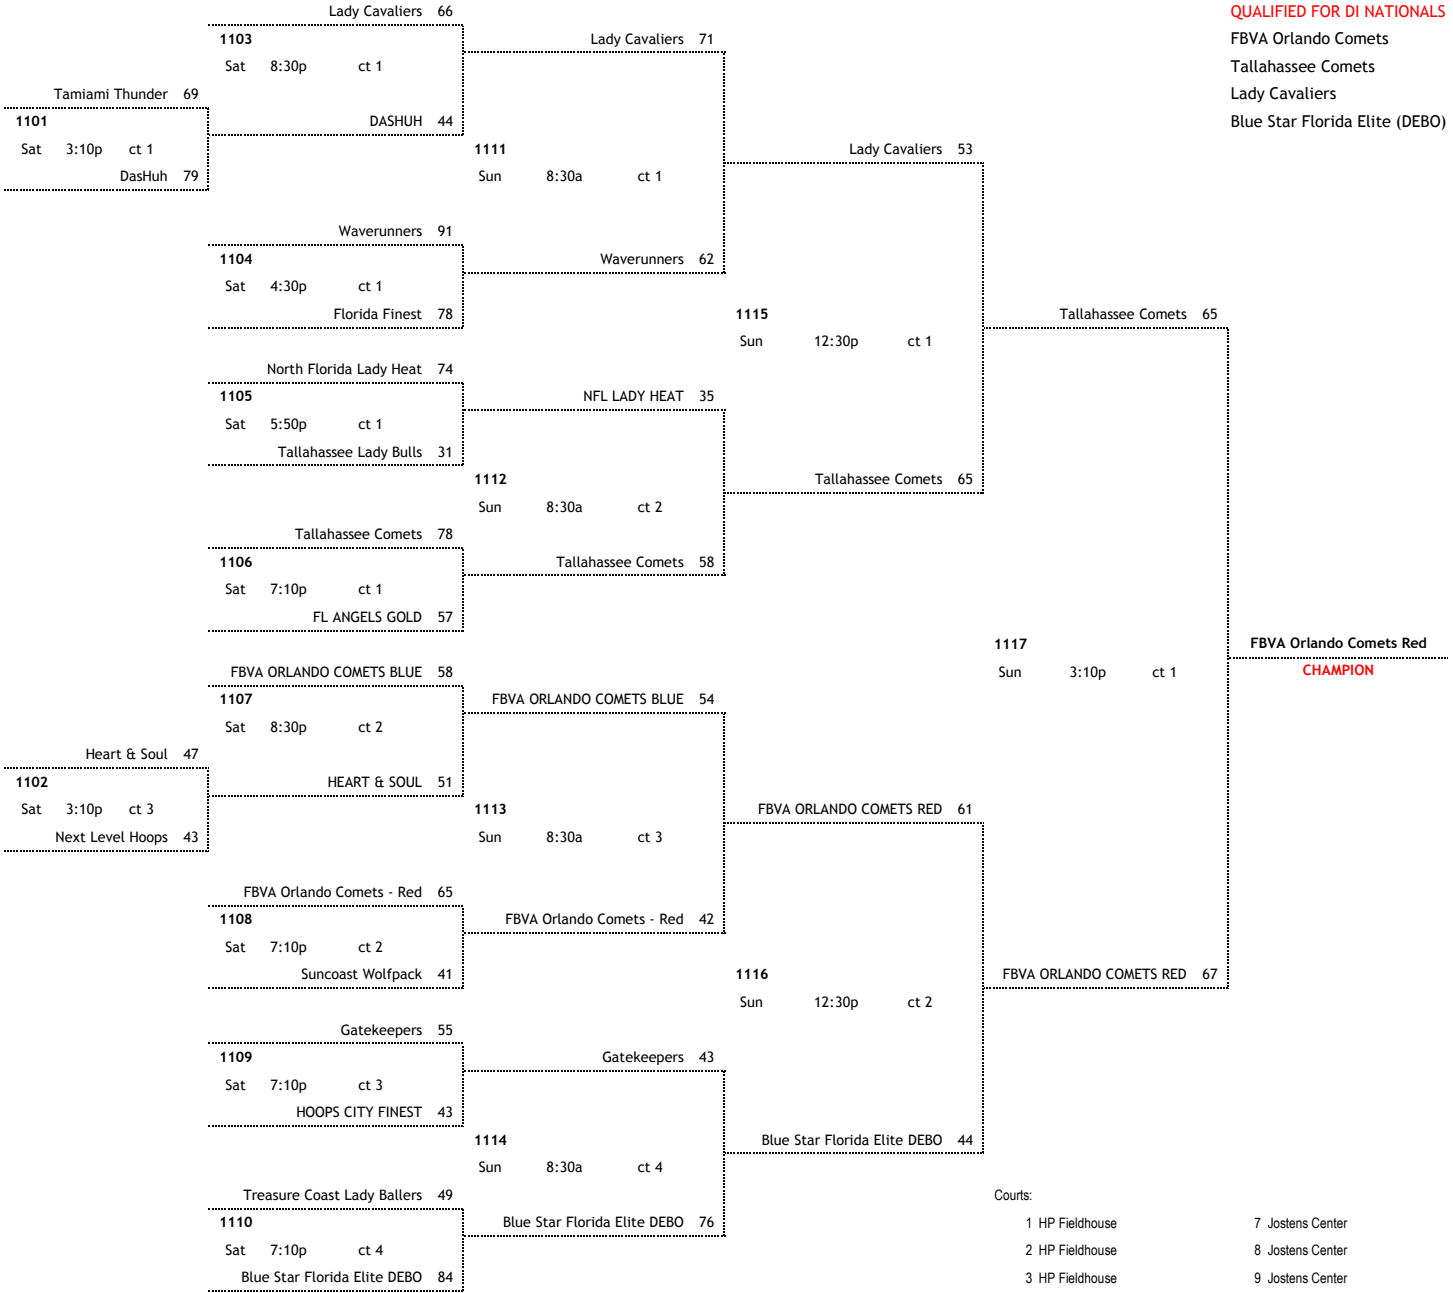

2011 Spring Fling I 11th Grade Division I

QUALIFIED FOR DI NATIONALS

FBVA Orlando Comets
Tallahassee Comets
Lady Cavaliers
Blue Star Florida Elite (DEBO)

game #	Home	#	# = score
	day	time	court
	Visitor	#	# = score

1. Courts:
2. 1 HP Fieldhouse
   - 2 HP Fieldhouse
   - 3 HP Fieldhouse
   - 4 HP Fieldhouse
   - 5 HP Fieldhouse
   - 6 HP Fieldhouse
   - 7 Jostens Center
   - 8 Jostens Center
   - 9 Jostens Center
   - 10 Jostens Center
   - 11 Jostens Center
   - 12 Jostens Center