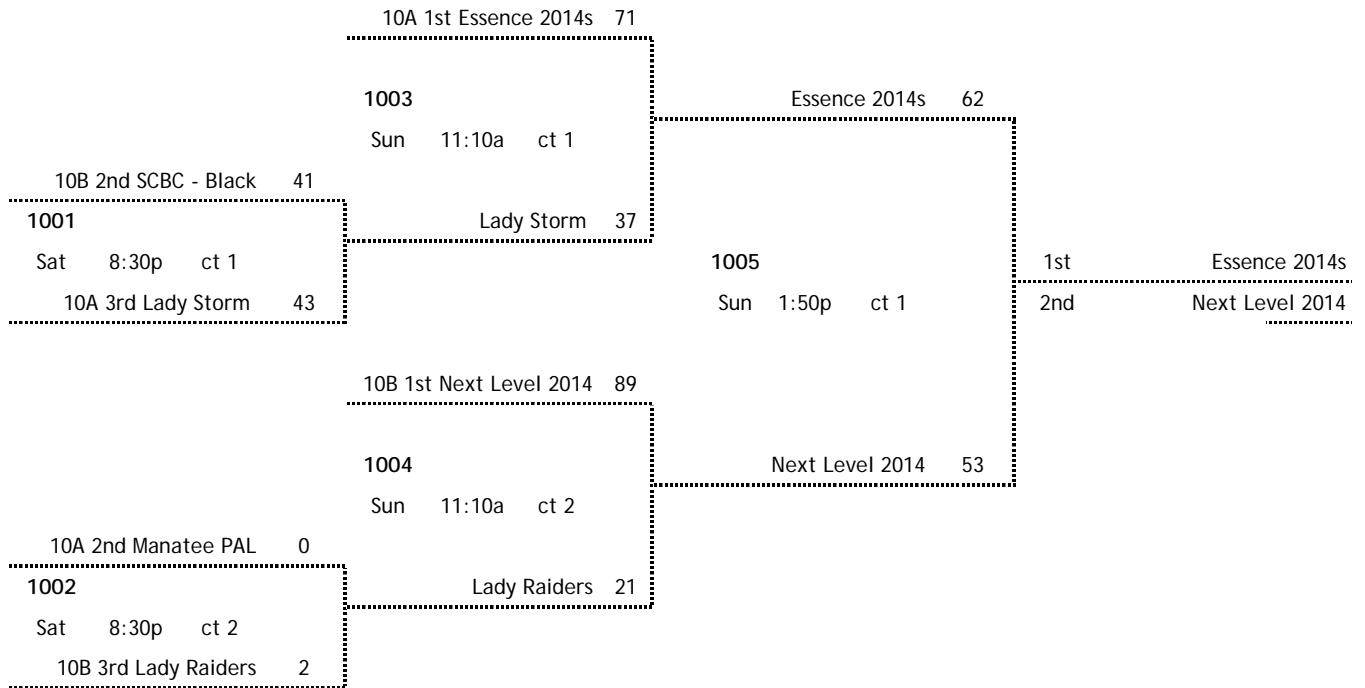

2011 Girls Spring Fling II 10th Grade Division I

POOL 10A

W	L	finish	team					
2		10A 1	1ST	Essence 2014s				
1	1	10A 2	2ND	Manatee PAL				
	2	10A 3	3RD	Lady Storm				

home	score	visitor	score	day	time	court
10A 2	69	10A 3	63	Fri	6:40p	1
10A 3	39	10A 1	47	Sat	12:30p	1
10A 1	45	10A 2	28	Sat	4:30p	5

POOL 10B

W	L	finish	team					
	2	10B 1	3RD	Lady Raiders				
1	1	10B 2	2ND	SCBC - Black				
2		10B 3	1ST	Next Level 2014				

home	score	visitor	score	day	time	court
10B 2	38	10B 3	66	Fri	6:40p	2
10B 3	61	10B 1	15	Sat	12:30p	2
10B 1	7	10B 2	53	Sat	4:30p	6

Courts:

- | | |
|-----------------|-------------------|
| 1 HP Fieldhouse | 7 Jostens Center |
| 2 HP Fieldhouse | 8 Jostens Center |
| 3 HP Fieldhouse | 9 Jostens Center |
| 4 HP Fieldhouse | 10 Jostens Center |
| 5 HP Fieldhouse | 11 Jostens Center |
| 6 HP Fieldhouse | 12 Jostens Center |

	Home	#		# = score
game #				
	day	time	court	
			Visitor	# = score