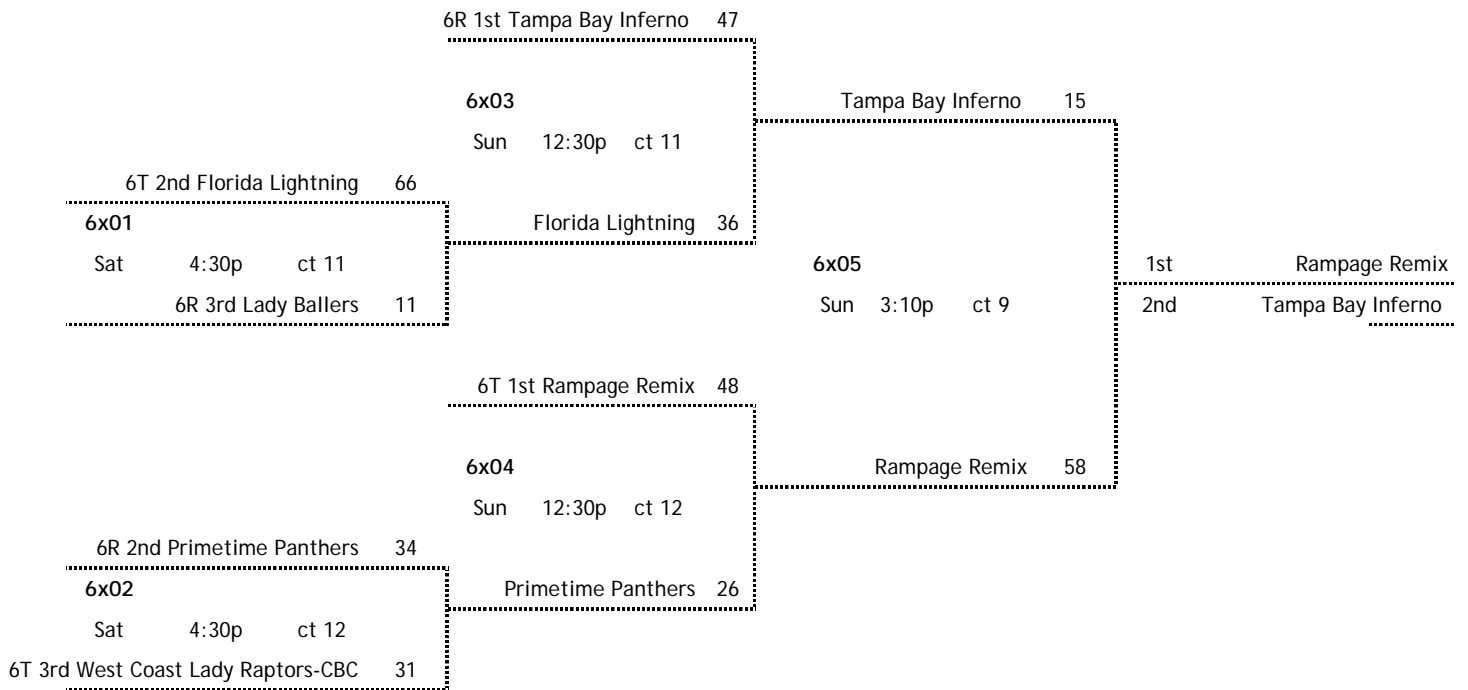

2011 Girls Spring Fling II 6th Grade Division II

POOL 6R

W	L	finish	team				
2		6R 1	1ST	Tampa Bay Inferno			
	2	6R 2	3RD	Lady Ballers			
1	1	6R 3	2ND	Primetime Panthers			

home	score	visitor	score	day	time	court
6R 3	36	6R 1	57	Fri	8:00p	9
6R 2	5	6R 3	43	Sat	8:30a	6
6R 1	54	6R 2	12	Sat	12:30p	11

POOL 6T

W	L	finish	team				
	2	6T 1	3RD	West Coast Lady Raptors-CBC			
1	1	6T 2	2ND	Florida Lightning			
2		6T 3	1ST	Rampage Remix			

home	score	visitor	score	day	time	court
6T 2	20	6T 3	46	Fri	6:40p	9
6T 3	42	6T 1	20	Sat	8:30a	9
6T 1	28	6T 2	40	Sat	12:30p	12

Courts:

1 HP Fieldhouse	7 Jostens Center
2 HP Fieldhouse	8 Jostens Center
3 HP Fieldhouse	9 Jostens Center
4 HP Fieldhouse	10 Jostens Center
5 HP Fieldhouse	11 Jostens Center
6 HP Fieldhouse	12 Jostens Center

game #	Home	#	# = score
day	time	court	
	Visitor	#	# = score