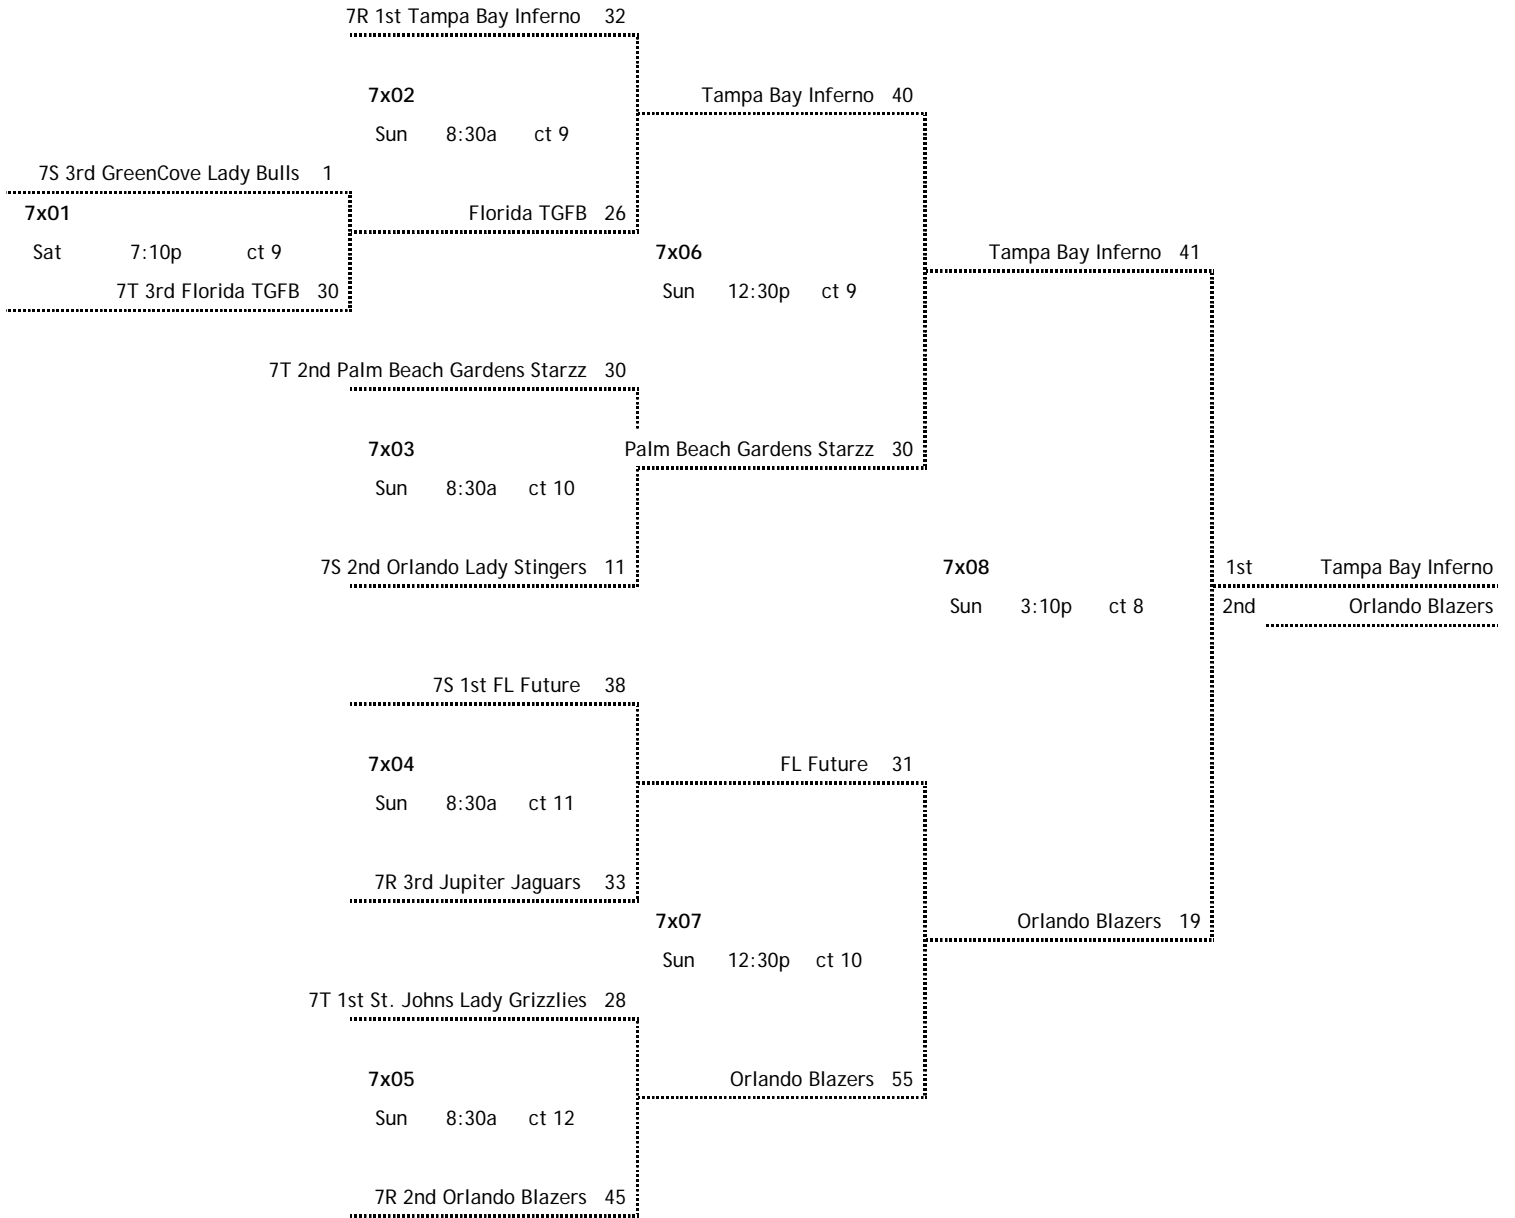

2011 Girls Spring Fling II 7th Grade Division II

1. Courts:

1 HP Fieldhouse	7 Jostens Center
2 HP Fieldhouse	8 Jostens Center
3 HP Fieldhouse	9 Jostens Center
4 HP Fieldhouse	10 Jostens Center
5 HP Fieldhouse	11 Jostens Center
6 HP Fieldhouse	12 Jostens Center

	Home	#		# = score
game #				
day	time	court		
		Visitor		# = score